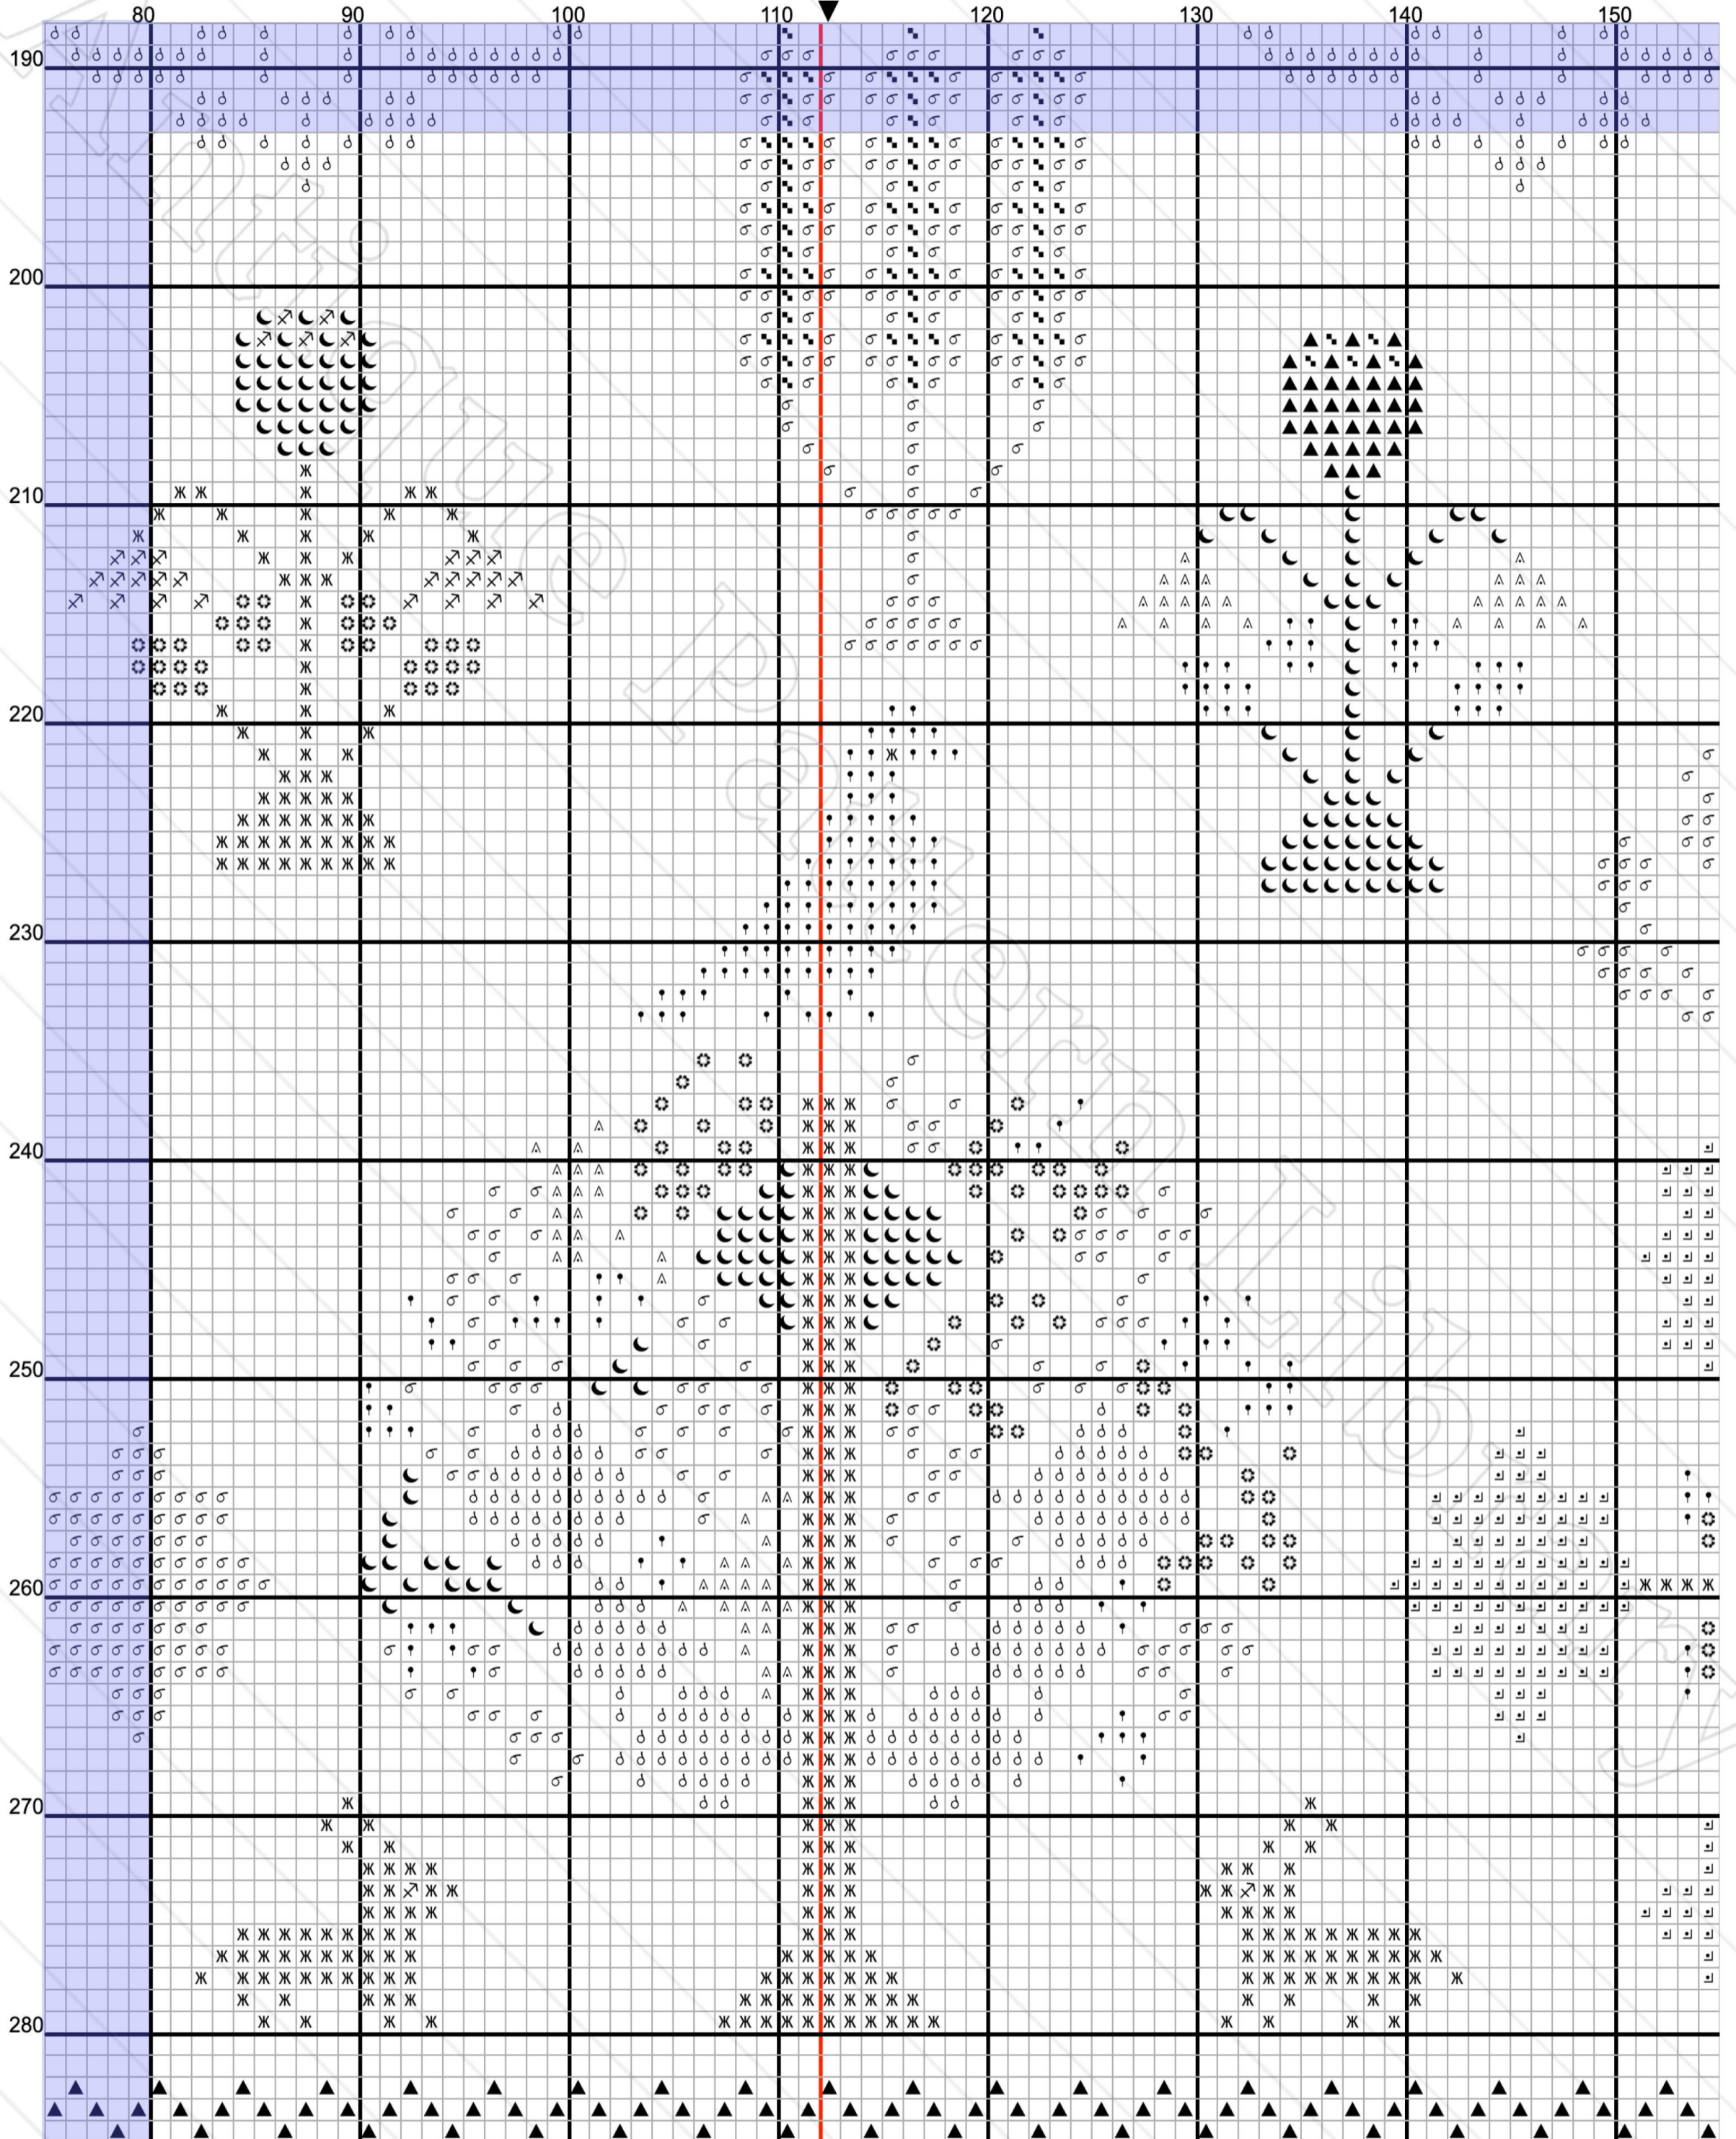

Jemima Jeanne Stuart 1876

	Number	Description	Str	Length
	DMC 931	Antique Blue medium	2	152.86 cm
	DMC 3750	Antique Blue very dark	2	512.52 cm
	DMC 372	Mustard light	2	4959.77 cm
	DMC 733	Olive Green medium	2	2708.27 cm
	DMC 730	Olive Green very dark	2	1729.98 cm
	DMC 3362	Pine Green dark	2	1219.26 cm
	DMC 3042	Antique Violet light	2	1515.98 cm
	DMC 3740	Antique Violet dark	2	483.75 cm
	DMC 154	Grape very dark	2	571.87 cm
	DMC 152	Shell Pink medium li	2	2177.77 cm
	DMC 321	Christmas Red	2	2891.70 cm
	DMC 498	Christmas Red dark	2	3855.60 cm
	DMC 814	Garnet dark	2	866.79 cm
	DMC 402	Mahogany very light	2	1102.37 cm
	DMC 921	Copper	2	2021.31 cm
	DMC 3857	Rosewood dark	2	1266.02 cm
	DMC 3371	Black Brown	2	210.40 cm
	DMC 310	Black	2	48.55 cm

9

Jemima Jeanne Stuart 1876

	Number	Description	Str	Length
e7	DMC 931	Antique Blue medium	2	152.86 cm
■	DMC 3750	Antique Blue very dark	2	512.52 cm
σ	DMC 372	Mustard light	2	4959.77 cm
•	DMC 733	Olive Green medium	2	2708.27 cm
⊗	DMC 730	Olive Green very dark	2	1729.98 cm
♯	DMC 3362	Pine Green dark	2	1219.26 cm
◻	DMC 3042	Antique Violet light	2	1515.98 cm
*	DMC 3740	Antique Violet dark	2	483.75 cm
▲	DMC 154	Grape very dark	2	571.87 cm
■	DMC 152	Shell Pink medium li	2	2177.77 cm
♠	DMC 321	Christmas Red	2	2891.70 cm
▲	DMC 498	Christmas Red dark	2	3855.60 cm
€	DMC 814	Garnet dark	2	866.79 cm
♁	DMC 402	Mahogany very light	2	1102.37 cm
☾	DMC 921	Copper	2	2021.31 cm
✂	DMC 3857	Rosewood dark	2	1266.02 cm
♣	DMC 3371	Black Brown	2	210.40 cm
∴	DMC 310	Black	2	48.55 cm