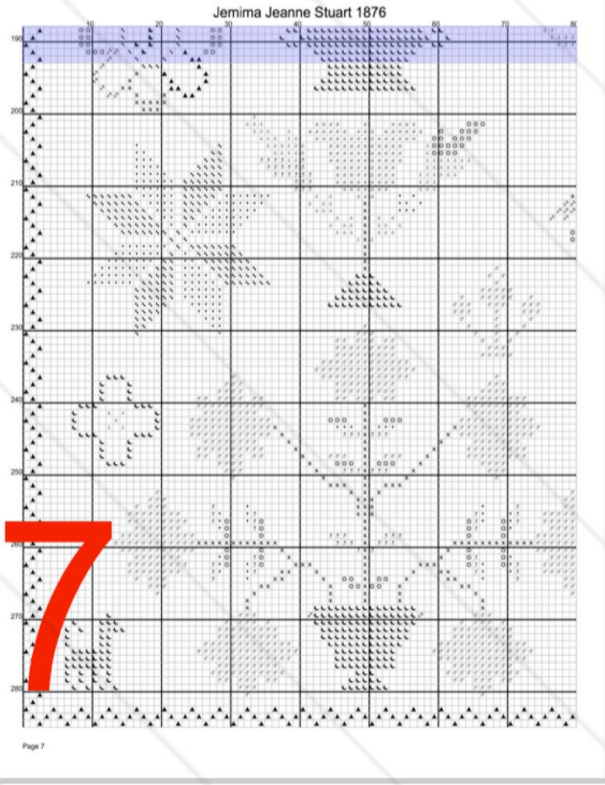

Jemima Jeanne Stuart 1876

	Number	Description	Str	Length
	DMC 931	Antique Blue medium	2	152.86 cm
	DMC 3750	Antique Blue very dark	2	512.52 cm
	DMC 372	Mustard light	2	4959.77 cm
	DMC 733	Olive Green medium	2	2708.27 cm
	DMC 730	Olive Green very dark	2	1729.98 cm
	DMC 3362	Pine Green dark	2	1219.26 cm
	DMC 3042	Antique Violet light	2	1515.98 cm
	DMC 3740	Antique Violet dark	2	483.75 cm
	DMC 154	Grape very dark	2	571.87 cm
	DMC 152	Shell Pink medium li	2	2177.77 cm
	DMC 321	Christmas Red	2	2891.70 cm
	DMC 498	Christmas Red dark	2	3855.60 cm
	DMC 814	Garnet dark	2	866.79 cm
	DMC 402	Mahogany very light	2	1102.37 cm
	DMC 921	Copper	2	2021.31 cm
	DMC 3857	Rosewood dark	2	1266.02 cm
	DMC 3371	Black Brown	2	210.40 cm
	DMC 310	Black	2	48.55 cm

9

Jemima Jeanne Stuart 1876

	Number	Description	Str	Length
e7	DMC 931	Antique Blue medium	2	152.86 cm
■	DMC 3750	Antique Blue very dark	2	512.52 cm
σ	DMC 372	Mustard light	2	4959.77 cm
•	DMC 733	Olive Green medium	2	2708.27 cm
⊗	DMC 730	Olive Green very dark	2	1729.98 cm
♯	DMC 3362	Pine Green dark	2	1219.26 cm
◻	DMC 3042	Antique Violet light	2	1515.98 cm
*	DMC 3740	Antique Violet dark	2	483.75 cm
▲	DMC 154	Grape very dark	2	571.87 cm
■	DMC 152	Shell Pink medium li	2	2177.77 cm
♠	DMC 321	Christmas Red	2	2891.70 cm
▲	DMC 498	Christmas Red dark	2	3855.60 cm
€	DMC 814	Garnet dark	2	866.79 cm
♁	DMC 402	Mahogany very light	2	1102.37 cm
☾	DMC 921	Copper	2	2021.31 cm
✂	DMC 3857	Rosewood dark	2	1266.02 cm
♣	DMC 3371	Black Brown	2	210.40 cm
∴	DMC 310	Black	2	48.55 cm

1

2

3

4

5

6

7

8