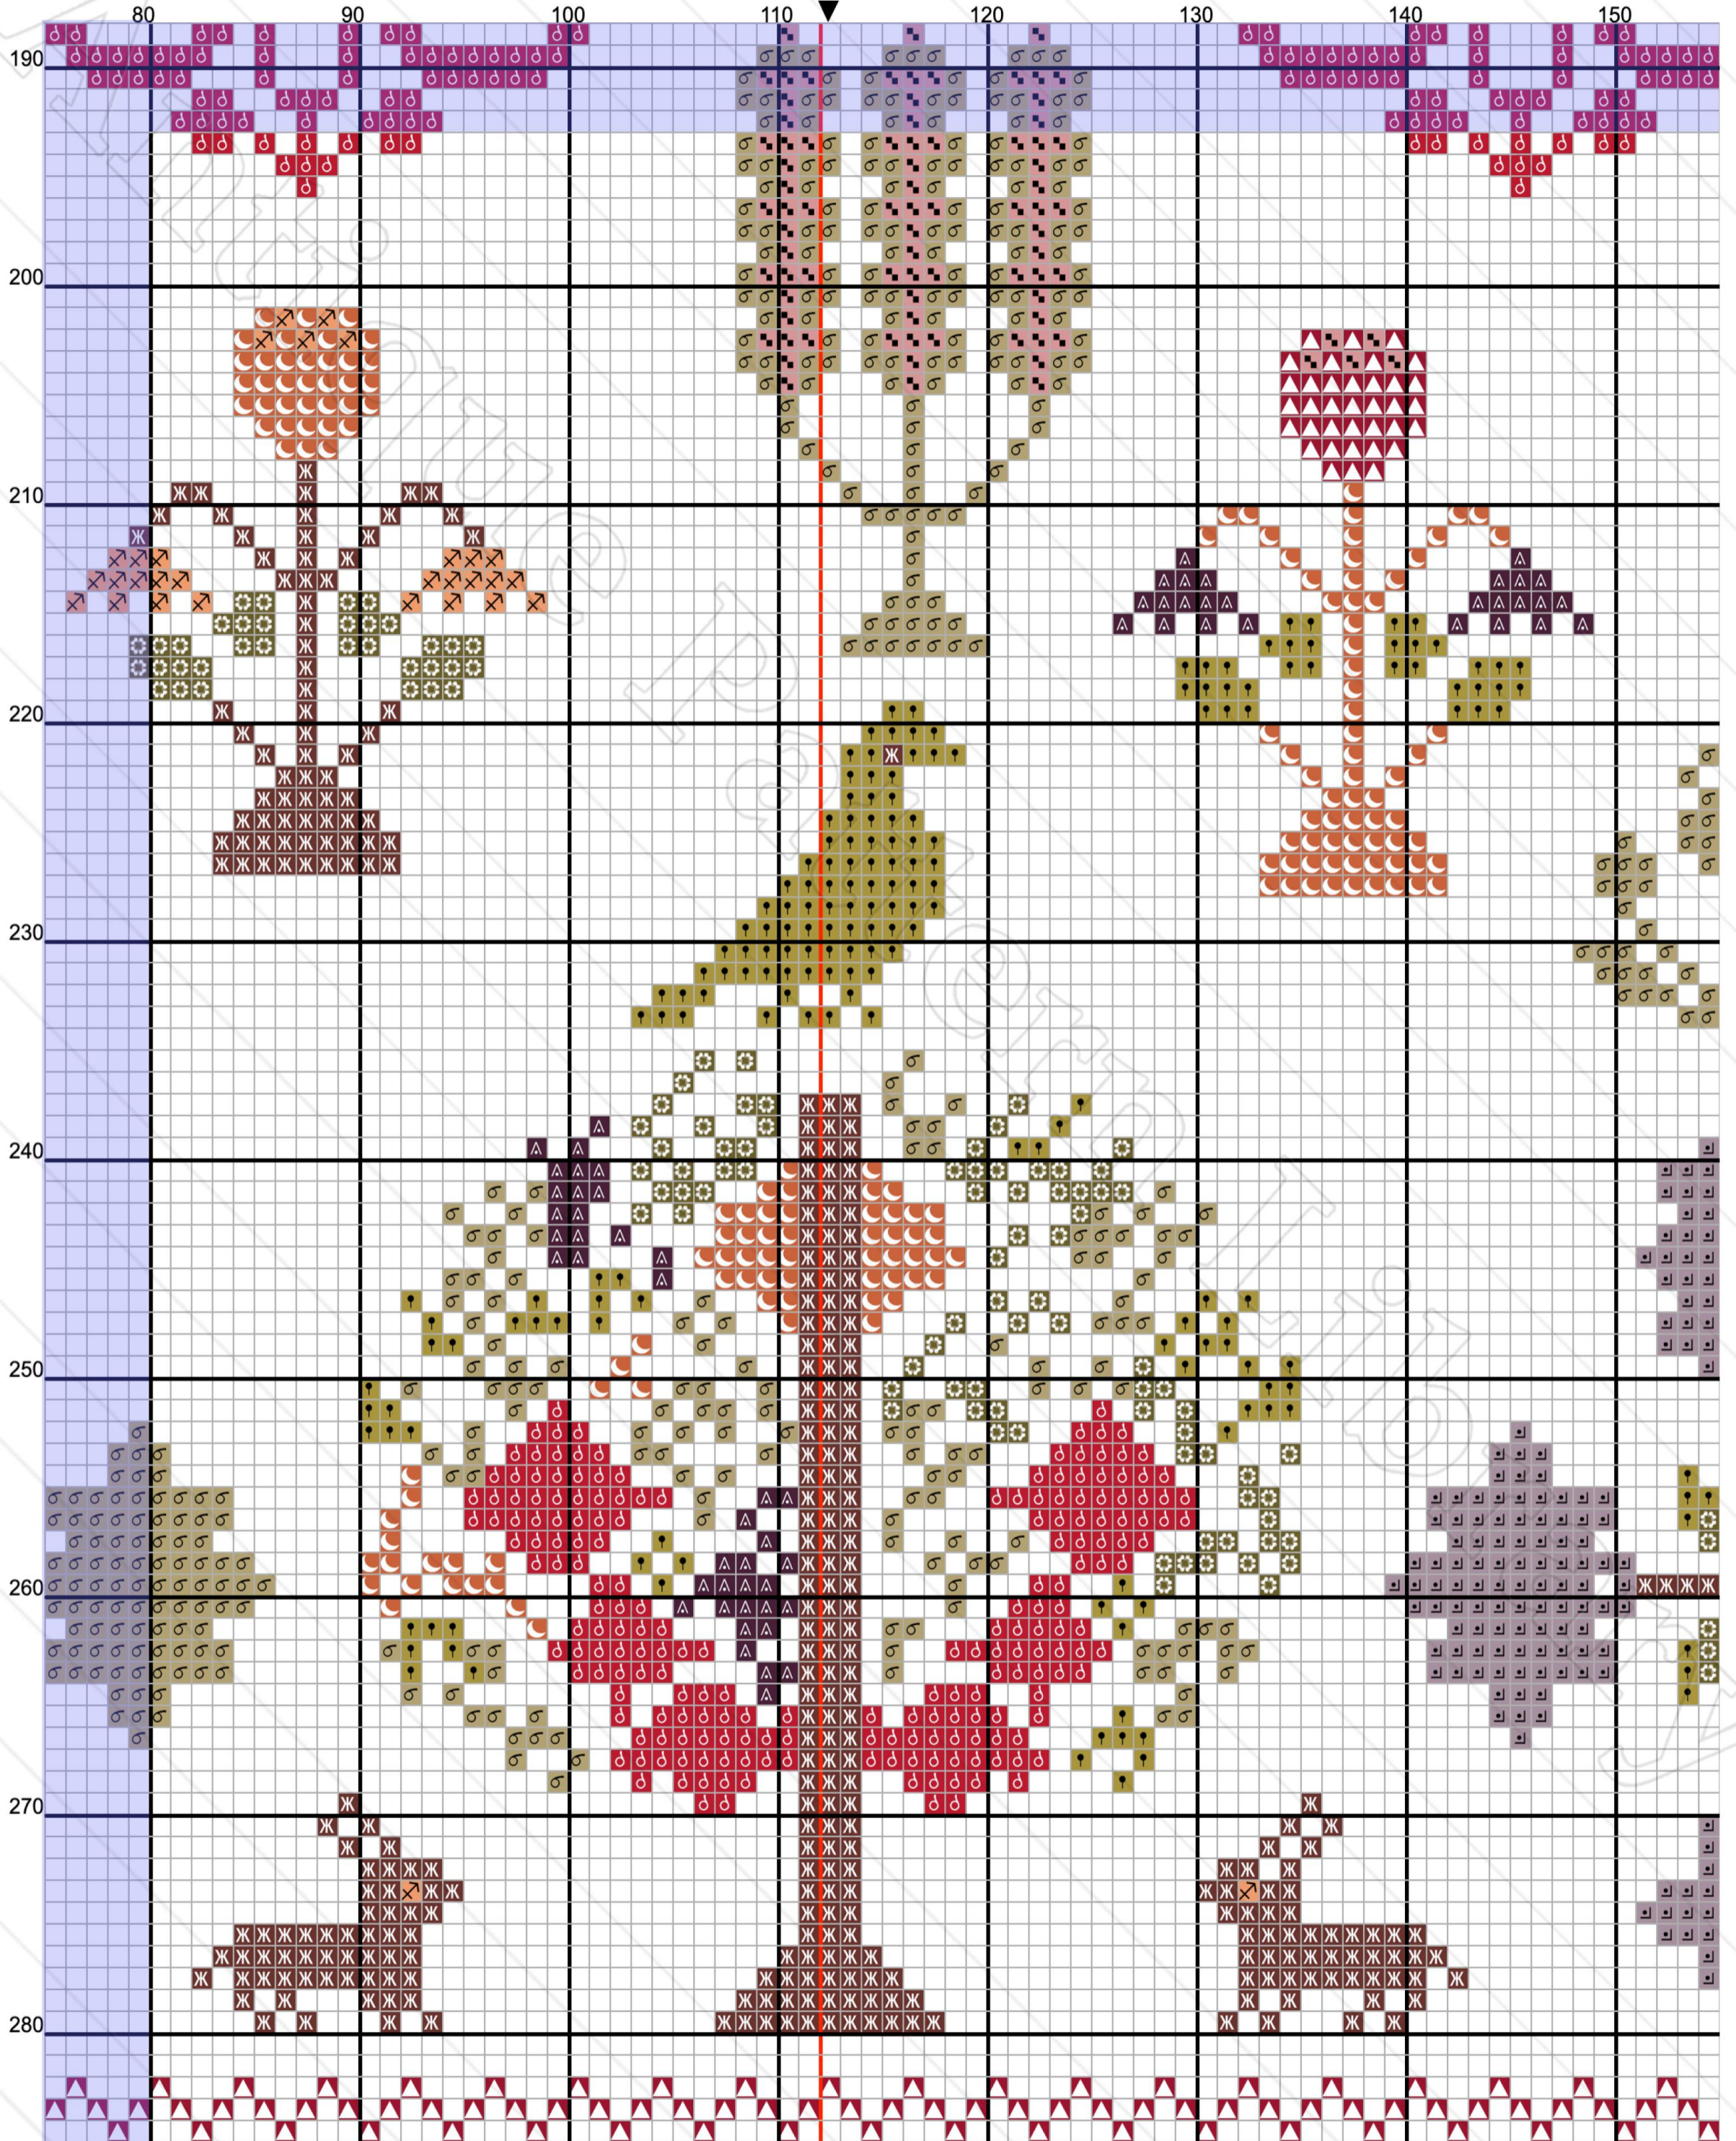

Jemima Jeanne Stuart 1876

	Number	Description	Str	Length
	DMC 931	Antique Blue medium	2	152.86 cm
	DMC 3750	Antique Blue very dark	2	512.52 cm
	DMC 372	Mustard light	2	4959.77 cm
	DMC 733	Olive Green medium	2	2708.27 cm
	DMC 730	Olive Green very dark	2	1729.98 cm
	DMC 3362	Pine Green dark	2	1219.26 cm
	DMC 3042	Antique Violet light	2	1515.98 cm
	DMC 3740	Antique Violet dark	2	483.75 cm
	DMC 154	Grape very dark	2	571.87 cm
	DMC 152	Shell Pink medium li	2	2177.77 cm
	DMC 321	Christmas Red	2	2891.70 cm
	DMC 498	Christmas Red dark	2	3855.60 cm
	DMC 814	Garnet dark	2	866.79 cm
	DMC 402	Mahogany very light	2	1102.37 cm
	DMC 921	Copper	2	2021.31 cm
	DMC 3857	Rosewood dark	2	1266.02 cm
	DMC 3371	Black Brown	2	210.40 cm
	DMC 310	Black	2	48.55 cm

Jemima Jeanne Stuart 1876

	Number	Description	Str	Length
⌘	DMC 931	Antique Blue medium	2	152.86 cm
⌘	DMC 3750	Antique Blue very dark	2	512.52 cm
⌘	DMC 372	Mustard light	2	4959.77 cm
⌘	DMC 733	Olive Green medium	2	2708.27 cm
⌘	DMC 730	Olive Green very dark	2	1729.98 cm
⌘	DMC 3362	Pine Green dark	2	1219.26 cm
⌘	DMC 3042	Antique Violet light	2	1515.98 cm
⌘	DMC 3740	Antique Violet dark	2	483.75 cm
⌘	DMC 154	Grape very dark	2	571.87 cm
⌘	DMC 152	Shell Pink medium li	2	2177.77 cm
⌘	DMC 321	Christmas Red	2	2891.70 cm
⌘	DMC 498	Christmas Red dark	2	3855.60 cm
⌘	DMC 814	Garnet dark	2	866.79 cm
⌘	DMC 402	Mahogany very light	2	1102.37 cm
⌘	DMC 921	Copper	2	2021.31 cm
⌘	DMC 3857	Rosewood dark	2	1266.02 cm
⌘	DMC 3371	Black Brown	2	210.40 cm
⌘	DMC 310	Black	2	48.55 cm