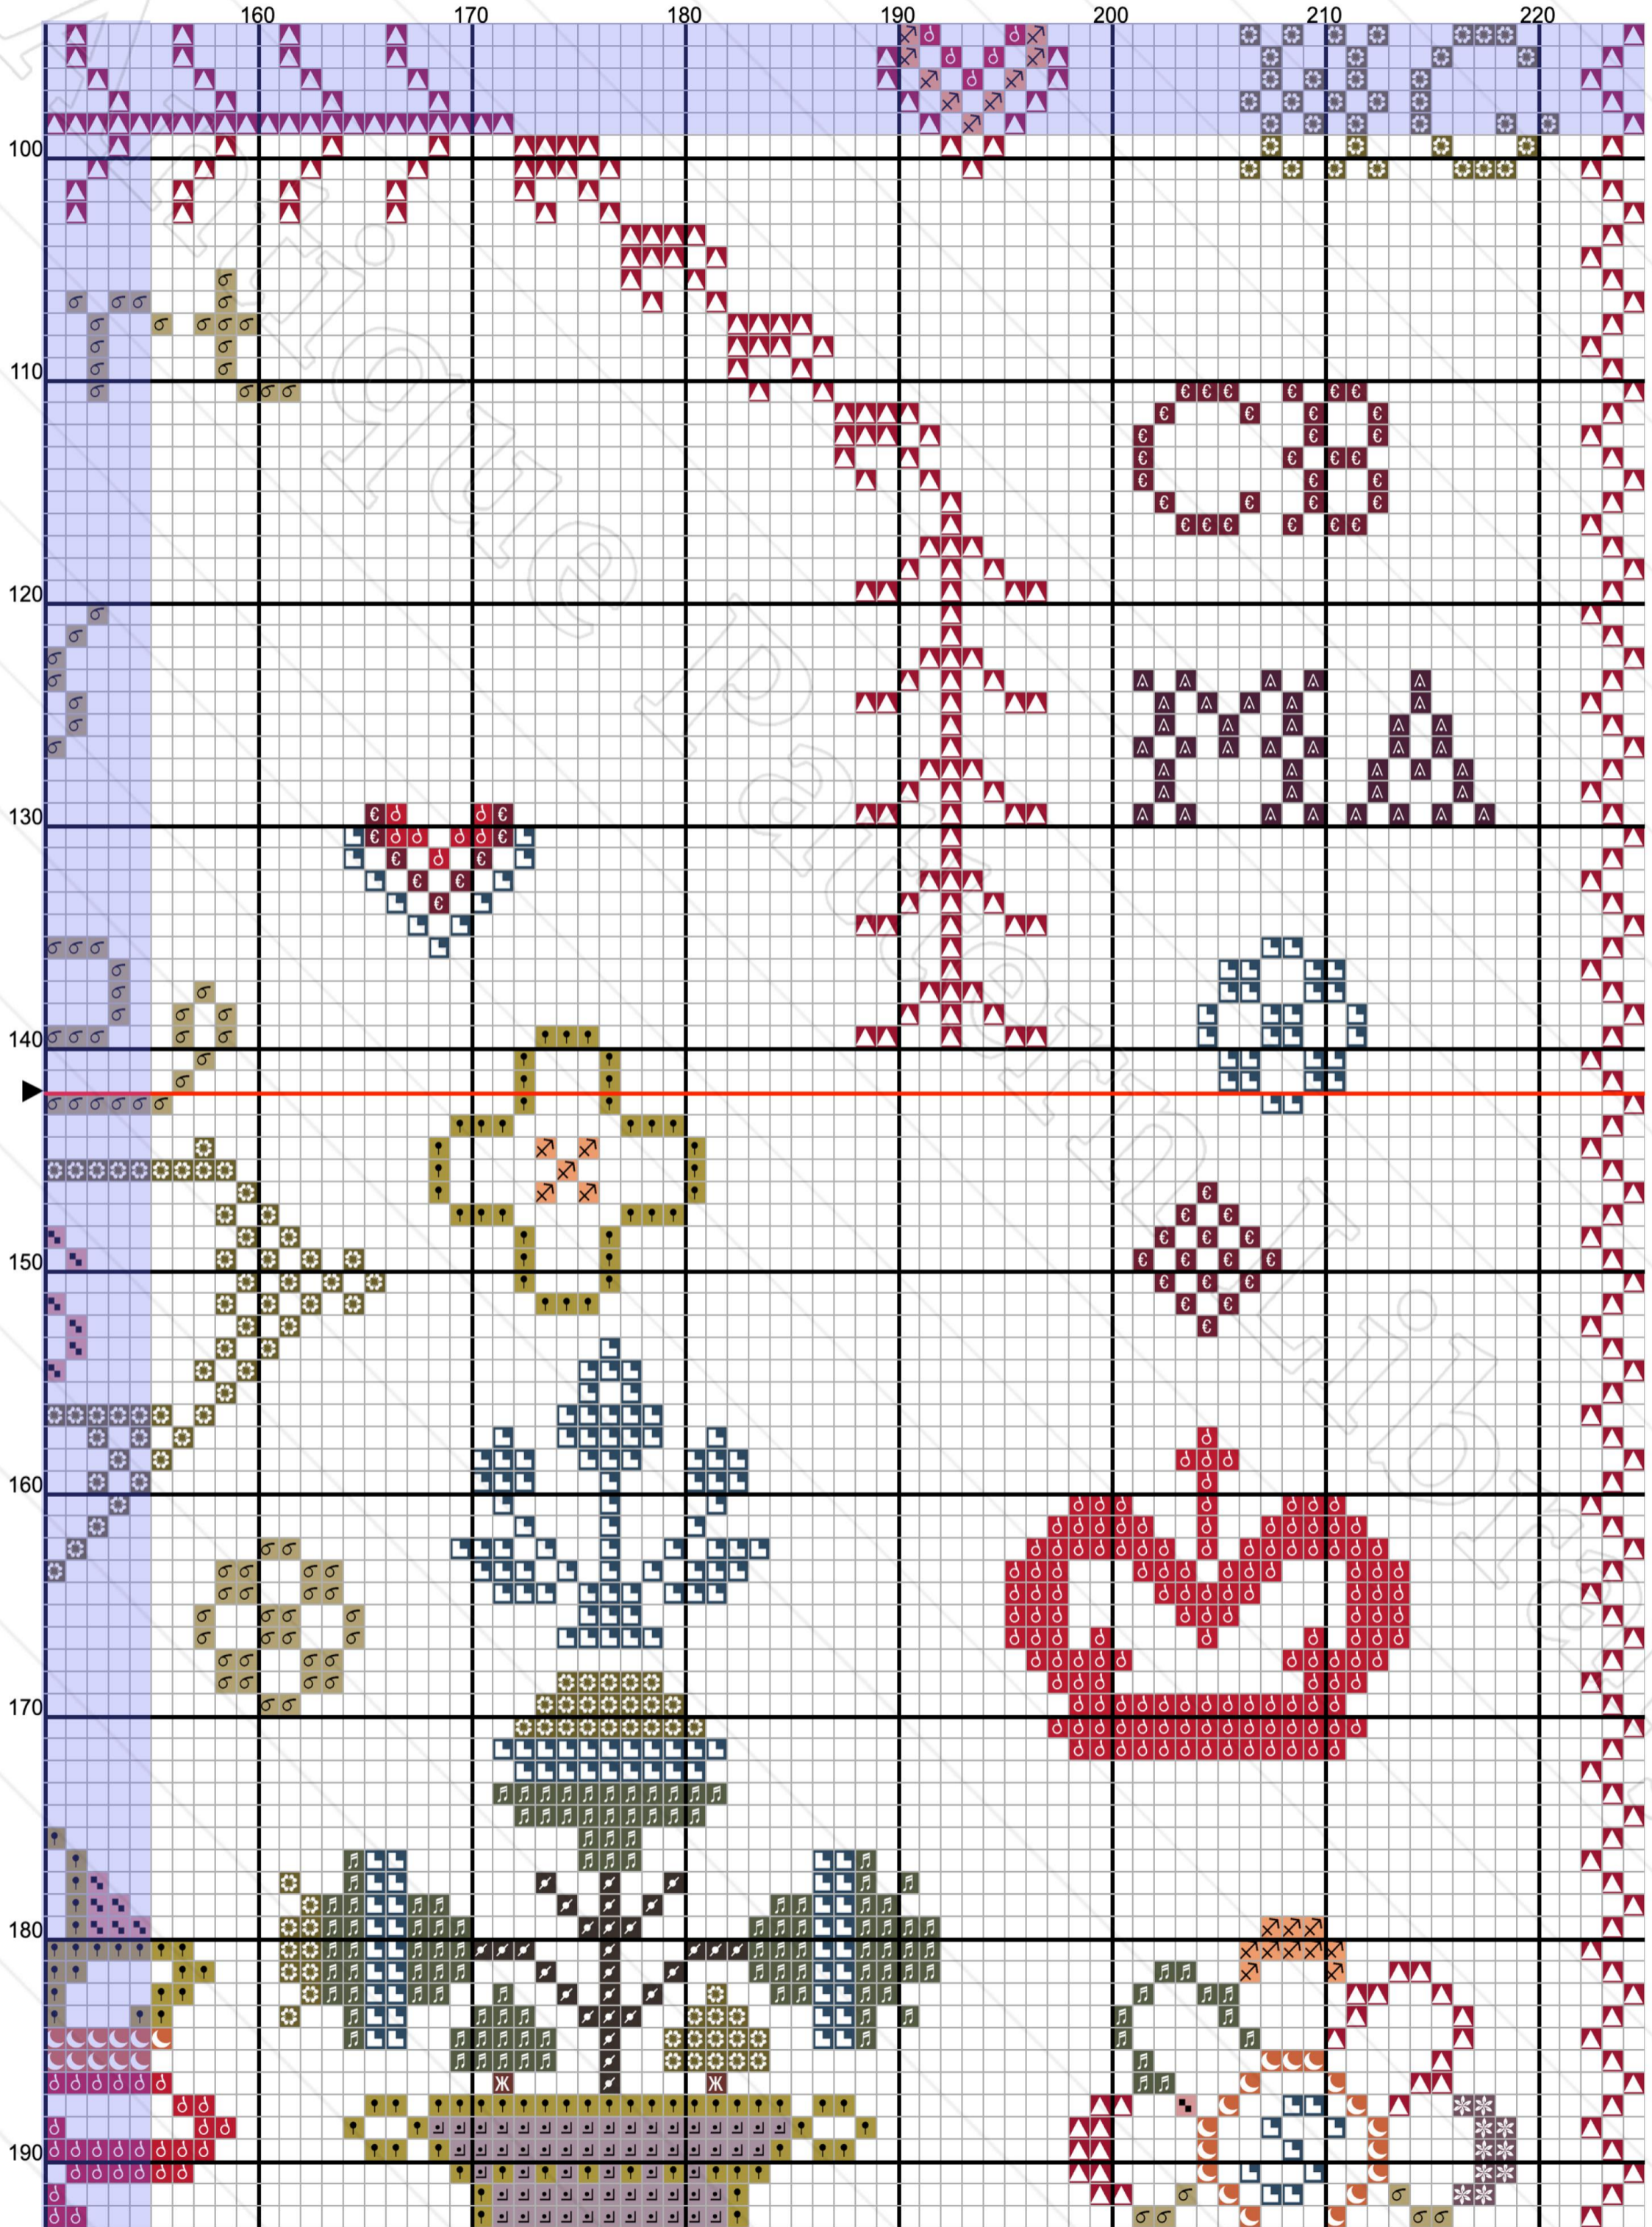

Jemima Jeanne Stuart 1876

	Number	Description	Str	Length
	DMC 931	Antique Blue medium	2	152.86 cm
	DMC 3750	Antique Blue very dark	2	512.52 cm
	DMC 372	Mustard light	2	4959.77 cm
	DMC 733	Olive Green medium	2	2708.27 cm
	DMC 730	Olive Green very dark	2	1729.98 cm
	DMC 3362	Pine Green dark	2	1219.26 cm
	DMC 3042	Antique Violet light	2	1515.98 cm
	DMC 3740	Antique Violet dark	2	483.75 cm
	DMC 154	Grape very dark	2	571.87 cm
	DMC 152	Shell Pink medium li	2	2177.77 cm
	DMC 321	Christmas Red	2	2891.70 cm
	DMC 498	Christmas Red dark	2	3855.60 cm
	DMC 814	Garnet dark	2	866.79 cm
	DMC 402	Mahogany very light	2	1102.37 cm
	DMC 921	Copper	2	2021.31 cm
	DMC 3857	Rosewood dark	2	1266.02 cm
	DMC 3371	Black Brown	2	210.40 cm
	DMC 310	Black	2	48.55 cm

Jemima Jeanne Stuart 1876

	Number	Description	Str	Length
⌘	DMC 931	Antique Blue medium	2	152.86 cm
⌘	DMC 3750	Antique Blue very dark	2	512.52 cm
⌘	DMC 372	Mustard light	2	4959.77 cm
⌘	DMC 733	Olive Green medium	2	2708.27 cm
⌘	DMC 730	Olive Green very dark	2	1729.98 cm
⌘	DMC 3362	Pine Green dark	2	1219.26 cm
⌘	DMC 3042	Antique Violet light	2	1515.98 cm
⌘	DMC 3740	Antique Violet dark	2	483.75 cm
⌘	DMC 154	Grape very dark	2	571.87 cm
⌘	DMC 152	Shell Pink medium li	2	2177.77 cm
⌘	DMC 321	Christmas Red	2	2891.70 cm
⌘	DMC 498	Christmas Red dark	2	3855.60 cm
⌘	DMC 814	Garnet dark	2	866.79 cm
⌘	DMC 402	Mahogany very light	2	1102.37 cm
⌘	DMC 921	Copper	2	2021.31 cm
⌘	DMC 3857	Rosewood dark	2	1266.02 cm
⌘	DMC 3371	Black Brown	2	210.40 cm
⌘	DMC 310	Black	2	48.55 cm