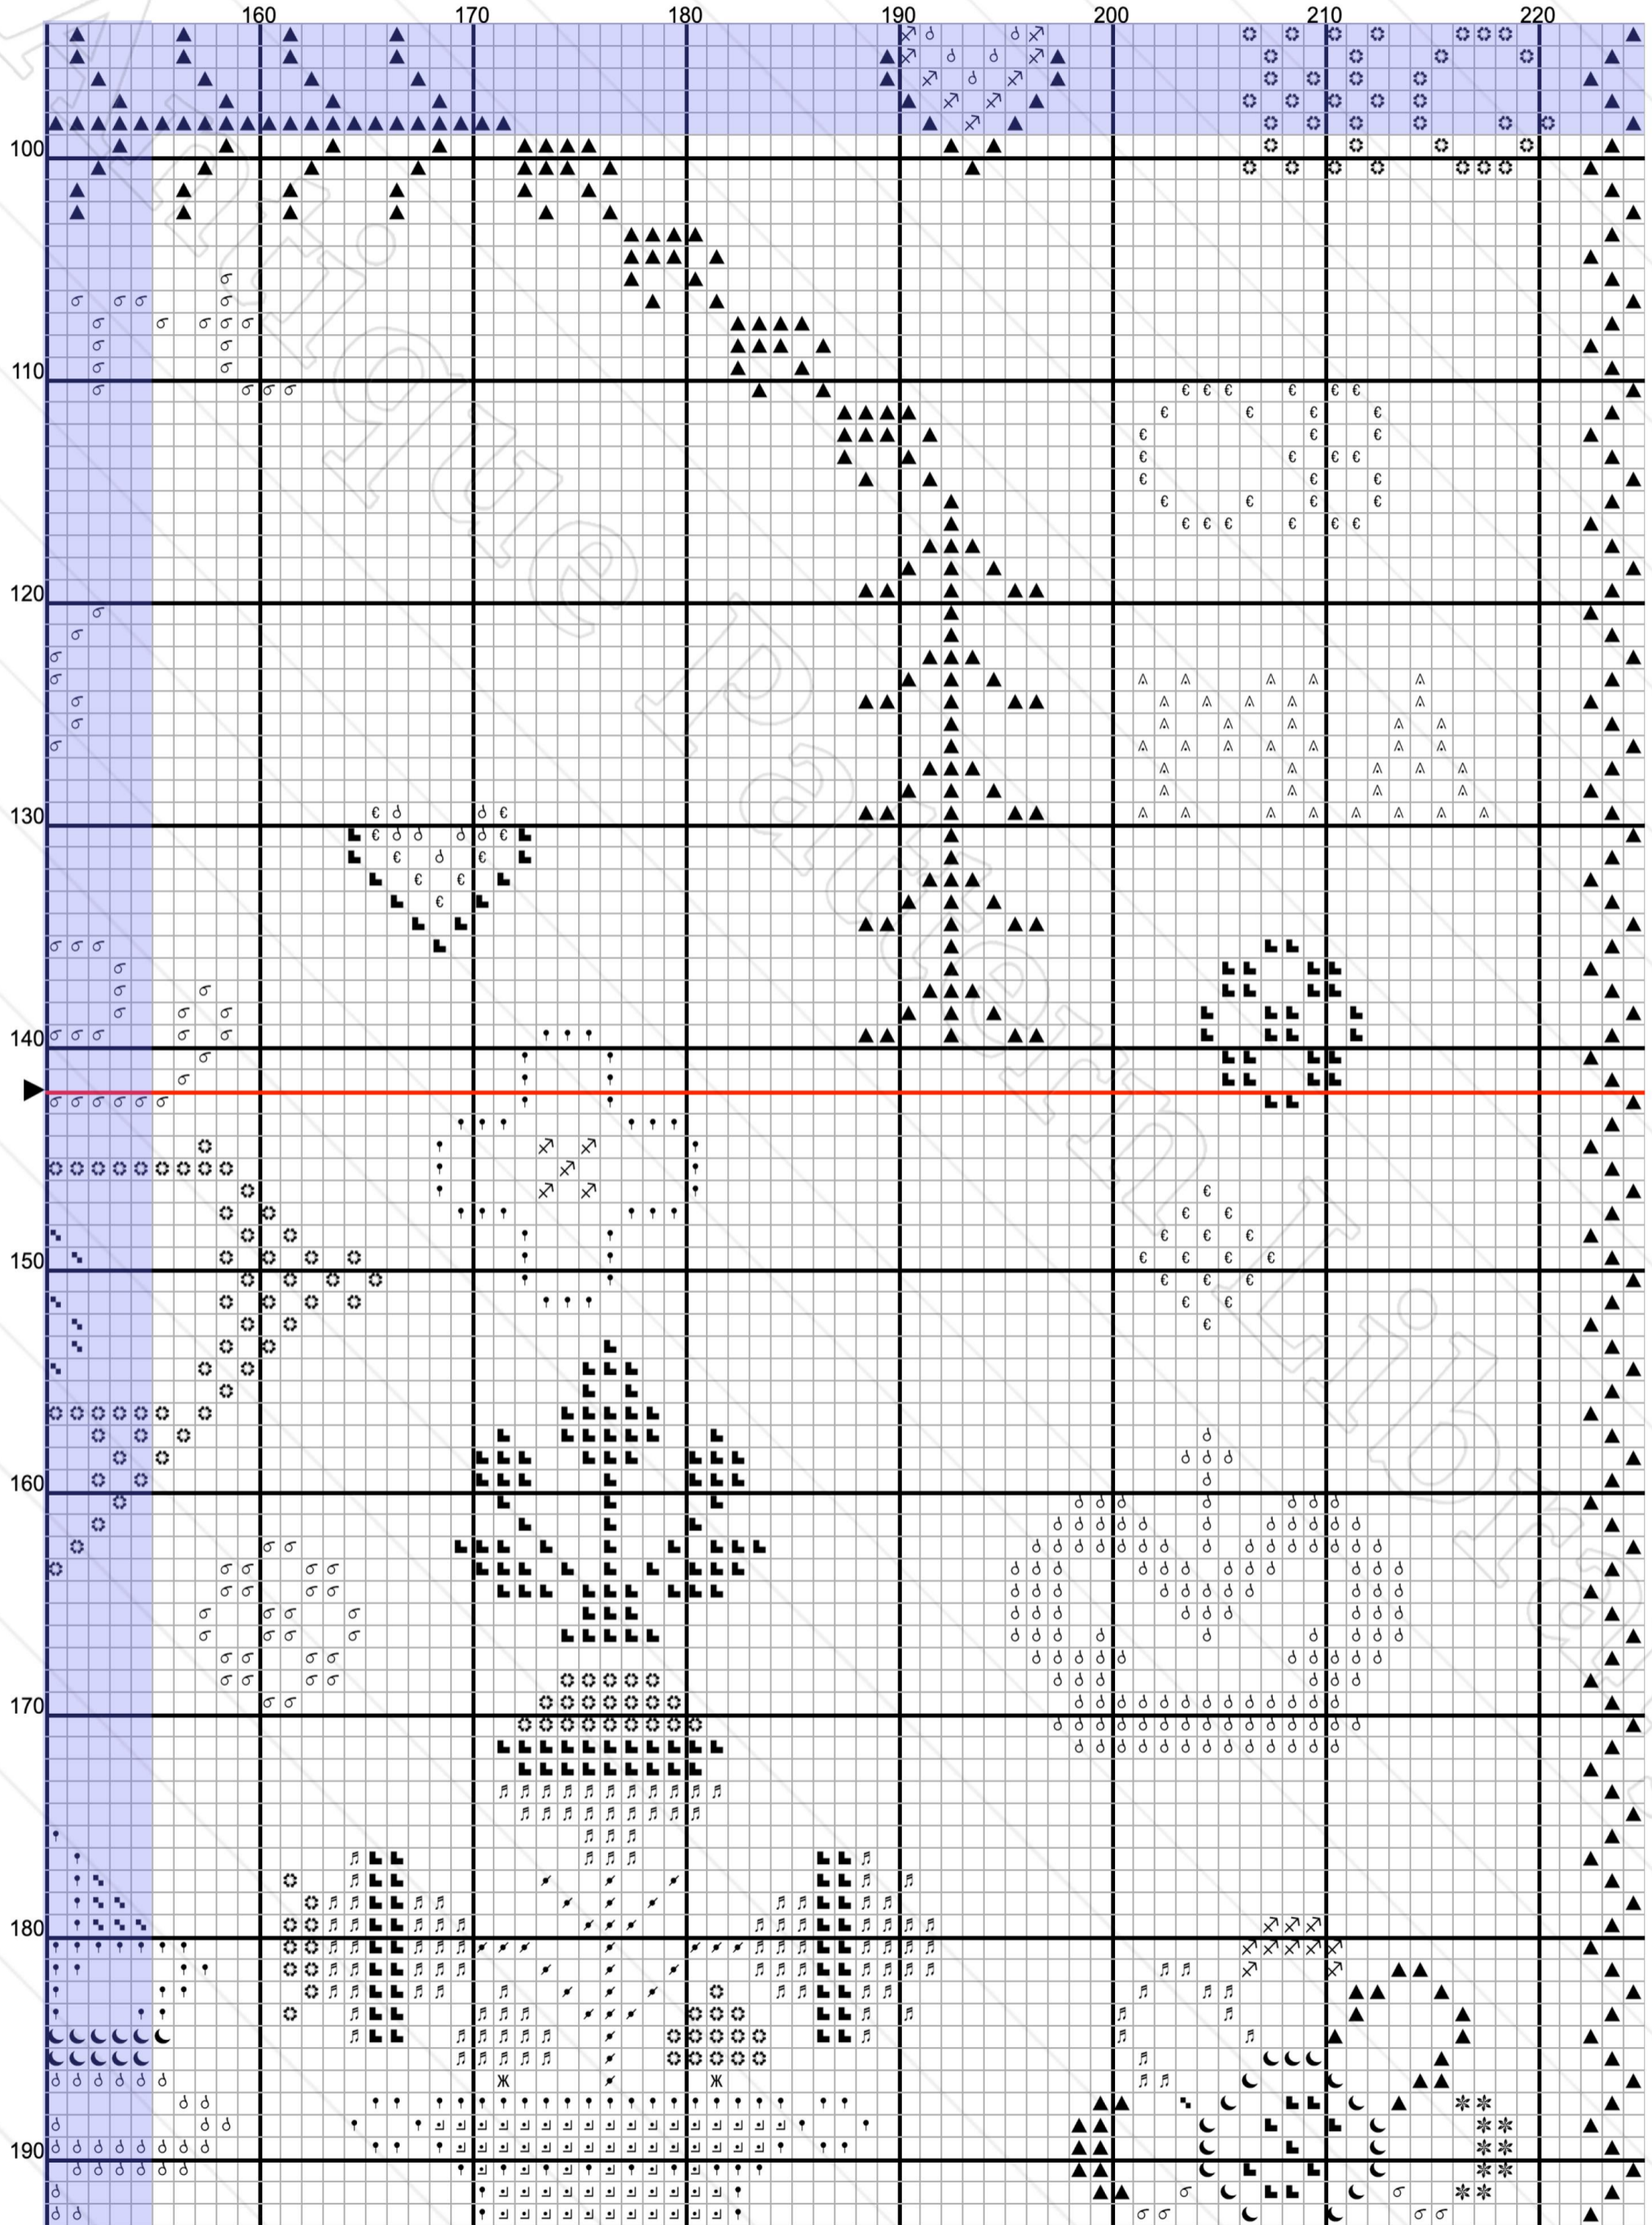

Jemima Jeanne Stuart 1876

	Number	Description	Str	Length
	DMC 931	Antique Blue medium	2	152.86 cm
	DMC 3750	Antique Blue very dark	2	512.52 cm
	DMC 372	Mustard light	2	4959.77 cm
	DMC 733	Olive Green medium	2	2708.27 cm
	DMC 730	Olive Green very dark	2	1729.98 cm
	DMC 3362	Pine Green dark	2	1219.26 cm
	DMC 3042	Antique Violet light	2	1515.98 cm
	DMC 3740	Antique Violet dark	2	483.75 cm
	DMC 154	Grape very dark	2	571.87 cm
	DMC 152	Shell Pink medium li	2	2177.77 cm
	DMC 321	Christmas Red	2	2891.70 cm
	DMC 498	Christmas Red dark	2	3855.60 cm
	DMC 814	Garnet dark	2	866.79 cm
	DMC 402	Mahogany very light	2	1102.37 cm
	DMC 921	Copper	2	2021.31 cm
	DMC 3857	Rosewood dark	2	1266.02 cm
	DMC 3371	Black Brown	2	210.40 cm
	DMC 310	Black	2	48.55 cm

9

Jemima Jeanne Stuart 1876

	Number	Description	Str	Length
e7	DMC 931	Antique Blue medium	2	152.86 cm
■	DMC 3750	Antique Blue very dark	2	512.52 cm
σ	DMC 372	Mustard light	2	4959.77 cm
•	DMC 733	Olive Green medium	2	2708.27 cm
⊗	DMC 730	Olive Green very dark	2	1729.98 cm
♯	DMC 3362	Pine Green dark	2	1219.26 cm
◻	DMC 3042	Antique Violet light	2	1515.98 cm
*	DMC 3740	Antique Violet dark	2	483.75 cm
▲	DMC 154	Grape very dark	2	571.87 cm
■	DMC 152	Shell Pink medium li	2	2177.77 cm
♠	DMC 321	Christmas Red	2	2891.70 cm
▲	DMC 498	Christmas Red dark	2	3855.60 cm
€	DMC 814	Garnet dark	2	866.79 cm
♁	DMC 402	Mahogany very light	2	1102.37 cm
☾	DMC 921	Copper	2	2021.31 cm
✂	DMC 3857	Rosewood dark	2	1266.02 cm
♣	DMC 3371	Black Brown	2	210.40 cm
∴	DMC 310	Black	2	48.55 cm