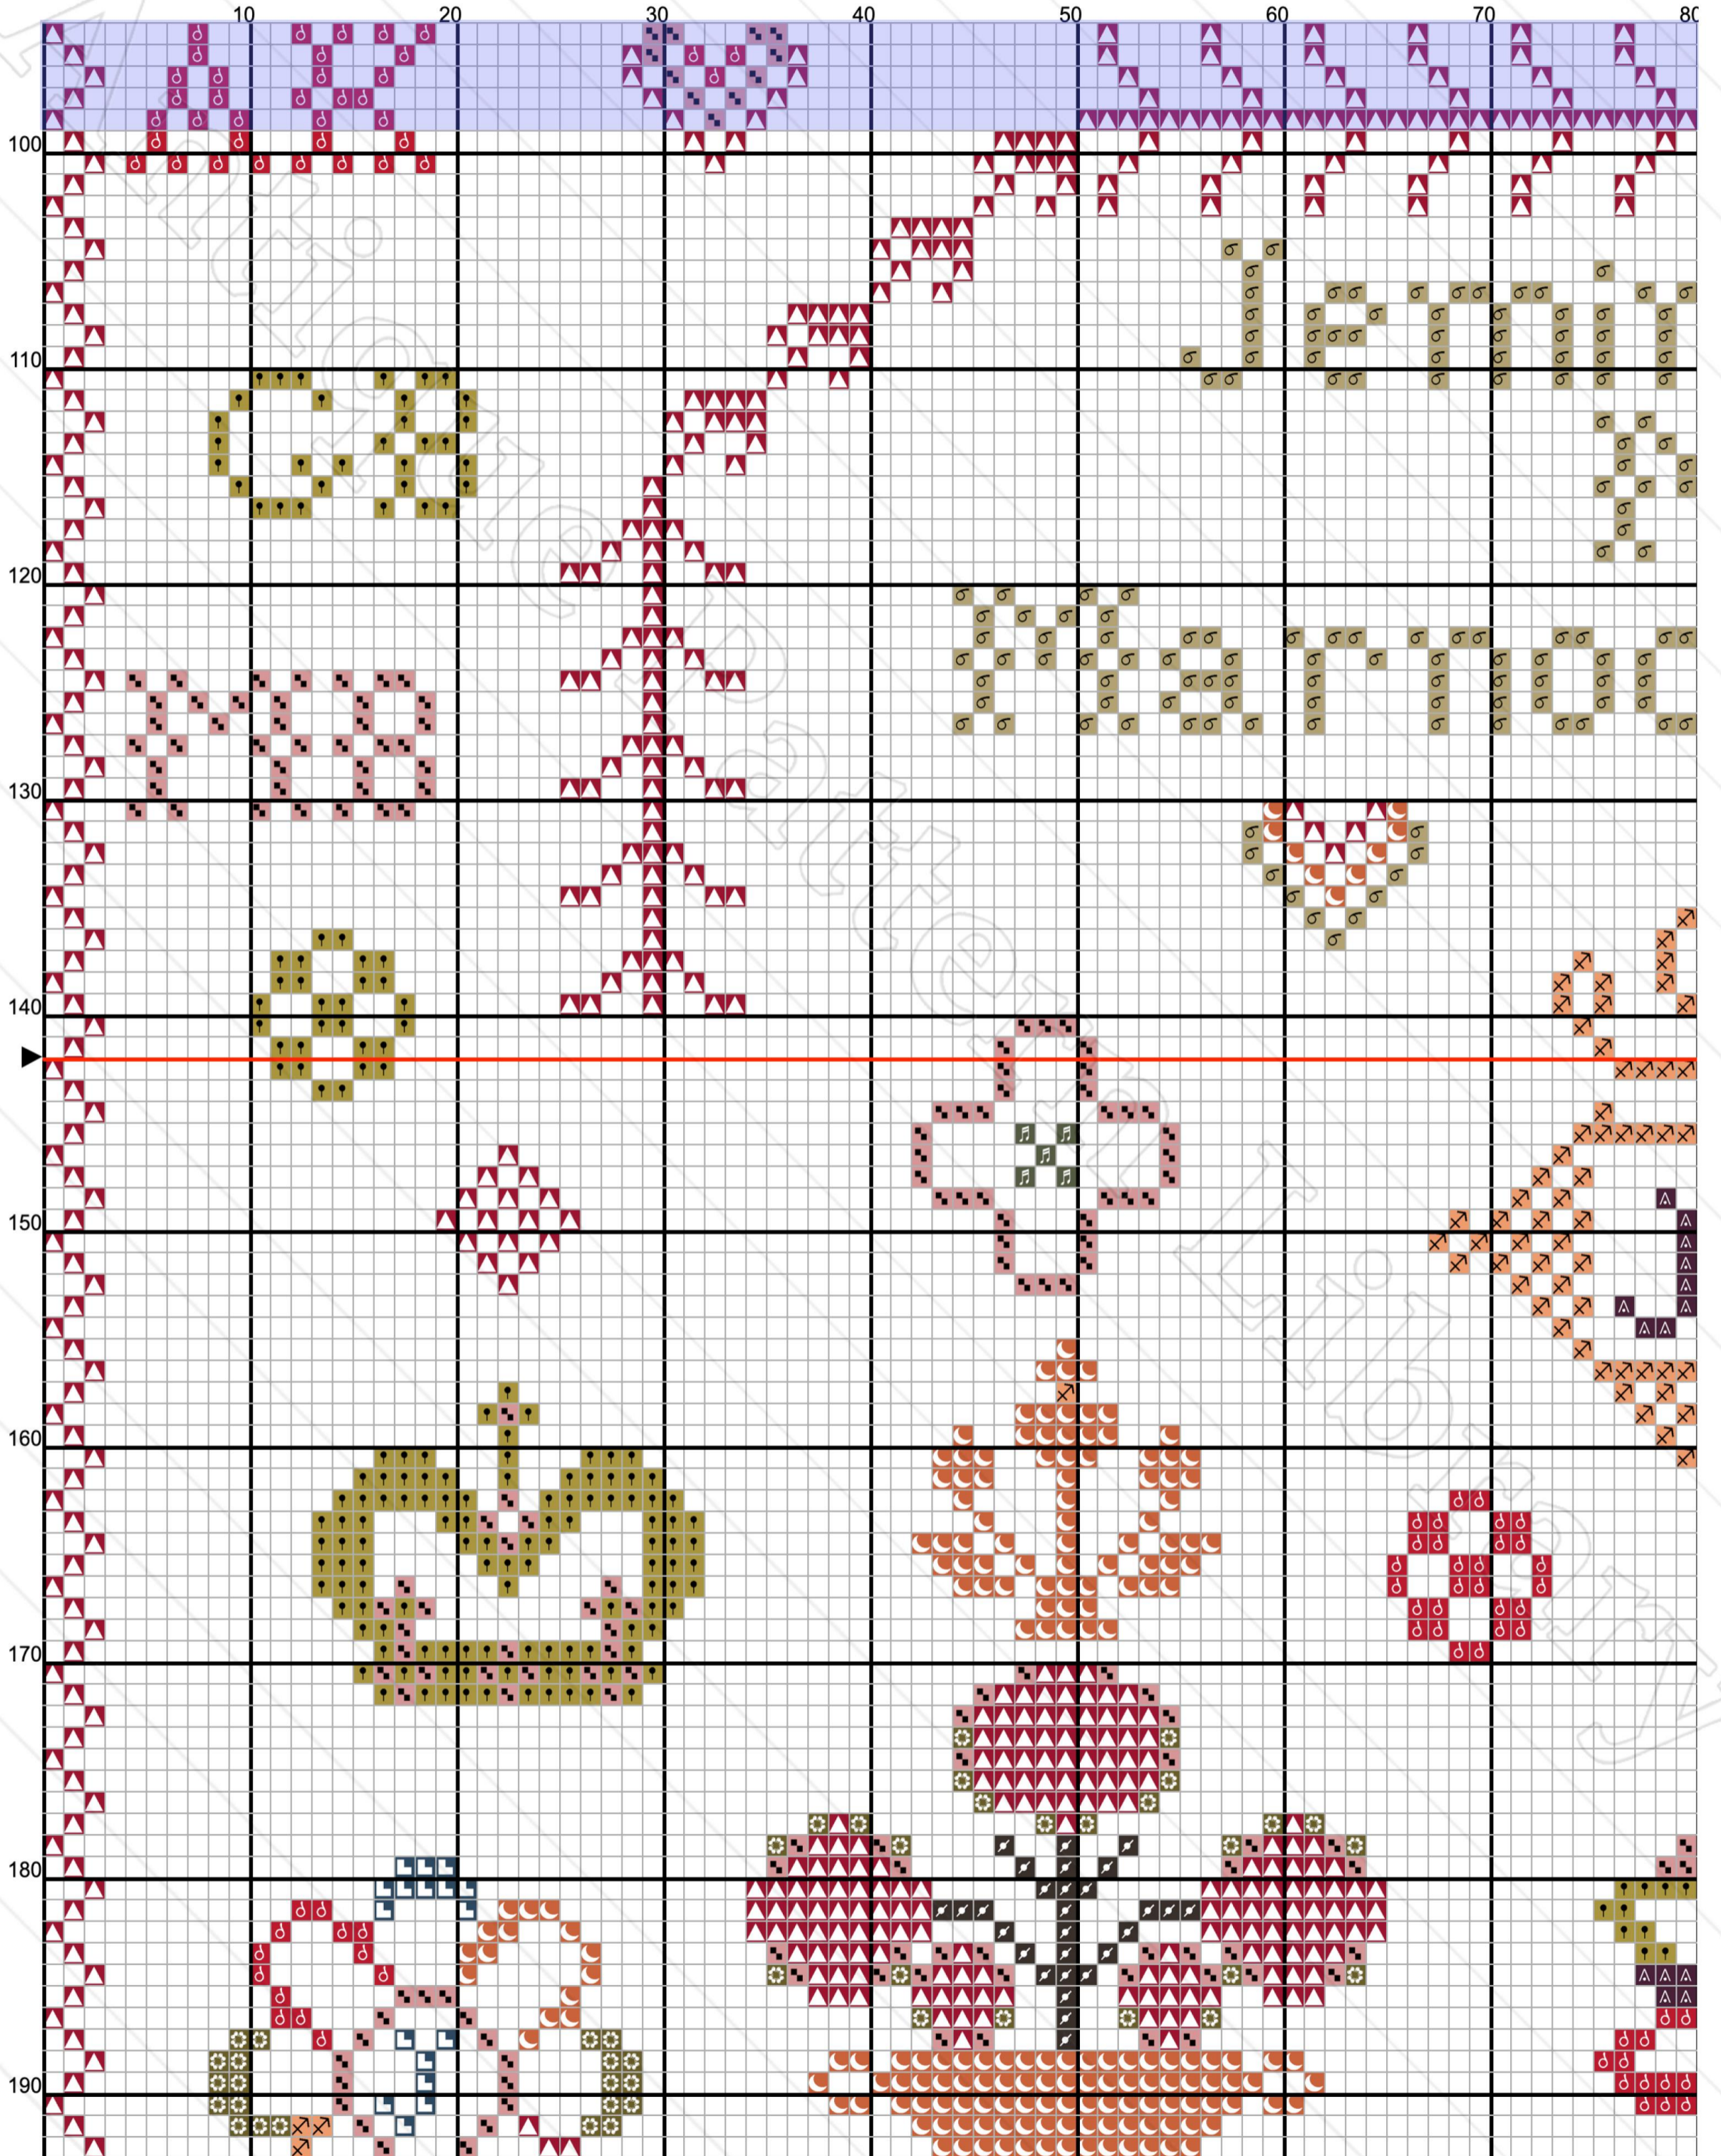

Jemima Jeanne Stuart 1876

	Number	Description	Str	Length
	DMC 931	Antique Blue medium	2	152.86 cm
	DMC 3750	Antique Blue very dark	2	512.52 cm
	DMC 372	Mustard light	2	4959.77 cm
	DMC 733	Olive Green medium	2	2708.27 cm
	DMC 730	Olive Green very dark	2	1729.98 cm
	DMC 3362	Pine Green dark	2	1219.26 cm
	DMC 3042	Antique Violet light	2	1515.98 cm
	DMC 3740	Antique Violet dark	2	483.75 cm
	DMC 154	Grape very dark	2	571.87 cm
	DMC 152	Shell Pink medium li	2	2177.77 cm
	DMC 321	Christmas Red	2	2891.70 cm
	DMC 498	Christmas Red dark	2	3855.60 cm
	DMC 814	Garnet dark	2	866.79 cm
	DMC 402	Mahogany very light	2	1102.37 cm
	DMC 921	Copper	2	2021.31 cm
	DMC 3857	Rosewood dark	2	1266.02 cm
	DMC 3371	Black Brown	2	210.40 cm
	DMC 310	Black	2	48.55 cm

Jemima Jeanne Stuart 1876

	Number	Description	Str	Length
⌘	DMC 931	Antique Blue medium	2	152.86 cm
⌘	DMC 3750	Antique Blue very dark	2	512.52 cm
⌘	DMC 372	Mustard light	2	4959.77 cm
⌘	DMC 733	Olive Green medium	2	2708.27 cm
⌘	DMC 730	Olive Green very dark	2	1729.98 cm
⌘	DMC 3362	Pine Green dark	2	1219.26 cm
⌘	DMC 3042	Antique Violet light	2	1515.98 cm
⌘	DMC 3740	Antique Violet dark	2	483.75 cm
⌘	DMC 154	Grape very dark	2	571.87 cm
⌘	DMC 152	Shell Pink medium li	2	2177.77 cm
⌘	DMC 321	Christmas Red	2	2891.70 cm
⌘	DMC 498	Christmas Red dark	2	3855.60 cm
⌘	DMC 814	Garnet dark	2	866.79 cm
⌘	DMC 402	Mahogany very light	2	1102.37 cm
⌘	DMC 921	Copper	2	2021.31 cm
⌘	DMC 3857	Rosewood dark	2	1266.02 cm
⌘	DMC 3371	Black Brown	2	210.40 cm
⌘	DMC 310	Black	2	48.55 cm