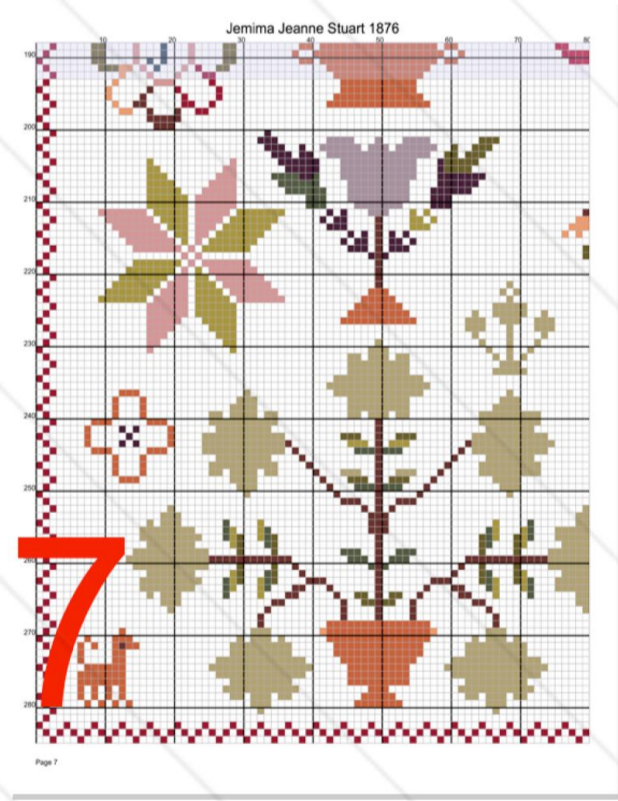

Jemima Jeanne Stuart 1876

	Number	Description	Str	Length
	DMC 931	Antique Blue medium	2	152.86 cm
	DMC 3750	Antique Blue very dark	2	512.52 cm
	DMC 372	Mustard light	2	4959.77 cm
	DMC 733	Olive Green medium	2	2708.27 cm
	DMC 730	Olive Green very dark	2	1729.98 cm
	DMC 3362	Pine Green dark	2	1219.26 cm
	DMC 3042	Antique Violet light	2	1515.98 cm
	DMC 3740	Antique Violet dark	2	483.75 cm
	DMC 154	Grape very dark	2	571.87 cm
	DMC 152	Shell Pink medium li	2	2177.77 cm
	DMC 321	Christmas Red	2	2891.70 cm
	DMC 498	Christmas Red dark	2	3855.60 cm
	DMC 814	Garnet dark	2	866.79 cm
	DMC 402	Mahogany very light	2	1102.37 cm
	DMC 921	Copper	2	2021.31 cm
	DMC 3857	Rosewood dark	2	1266.02 cm
	DMC 3371	Black Brown	2	210.40 cm
	DMC 310	Black	2	48.55 cm

Jemima Jeanne Stuart 1876

	Number	Description	Str	Length
⌘	DMC 931	Antique Blue medium	2	152.86 cm
⌘	DMC 3750	Antique Blue very dark	2	512.52 cm
⌘	DMC 372	Mustard light	2	4959.77 cm
⌘	DMC 733	Olive Green medium	2	2708.27 cm
⌘	DMC 730	Olive Green very dark	2	1729.98 cm
⌘	DMC 3362	Pine Green dark	2	1219.26 cm
⌘	DMC 3042	Antique Violet light	2	1515.98 cm
⌘	DMC 3740	Antique Violet dark	2	483.75 cm
⌘	DMC 154	Grape very dark	2	571.87 cm
⌘	DMC 152	Shell Pink medium li	2	2177.77 cm
⌘	DMC 321	Christmas Red	2	2891.70 cm
⌘	DMC 498	Christmas Red dark	2	3855.60 cm
⌘	DMC 814	Garnet dark	2	866.79 cm
⌘	DMC 402	Mahogany very light	2	1102.37 cm
⌘	DMC 921	Copper	2	2021.31 cm
⌘	DMC 3857	Rosewood dark	2	1266.02 cm
⌘	DMC 3371	Black Brown	2	210.40 cm
⌘	DMC 310	Black	2	48.55 cm