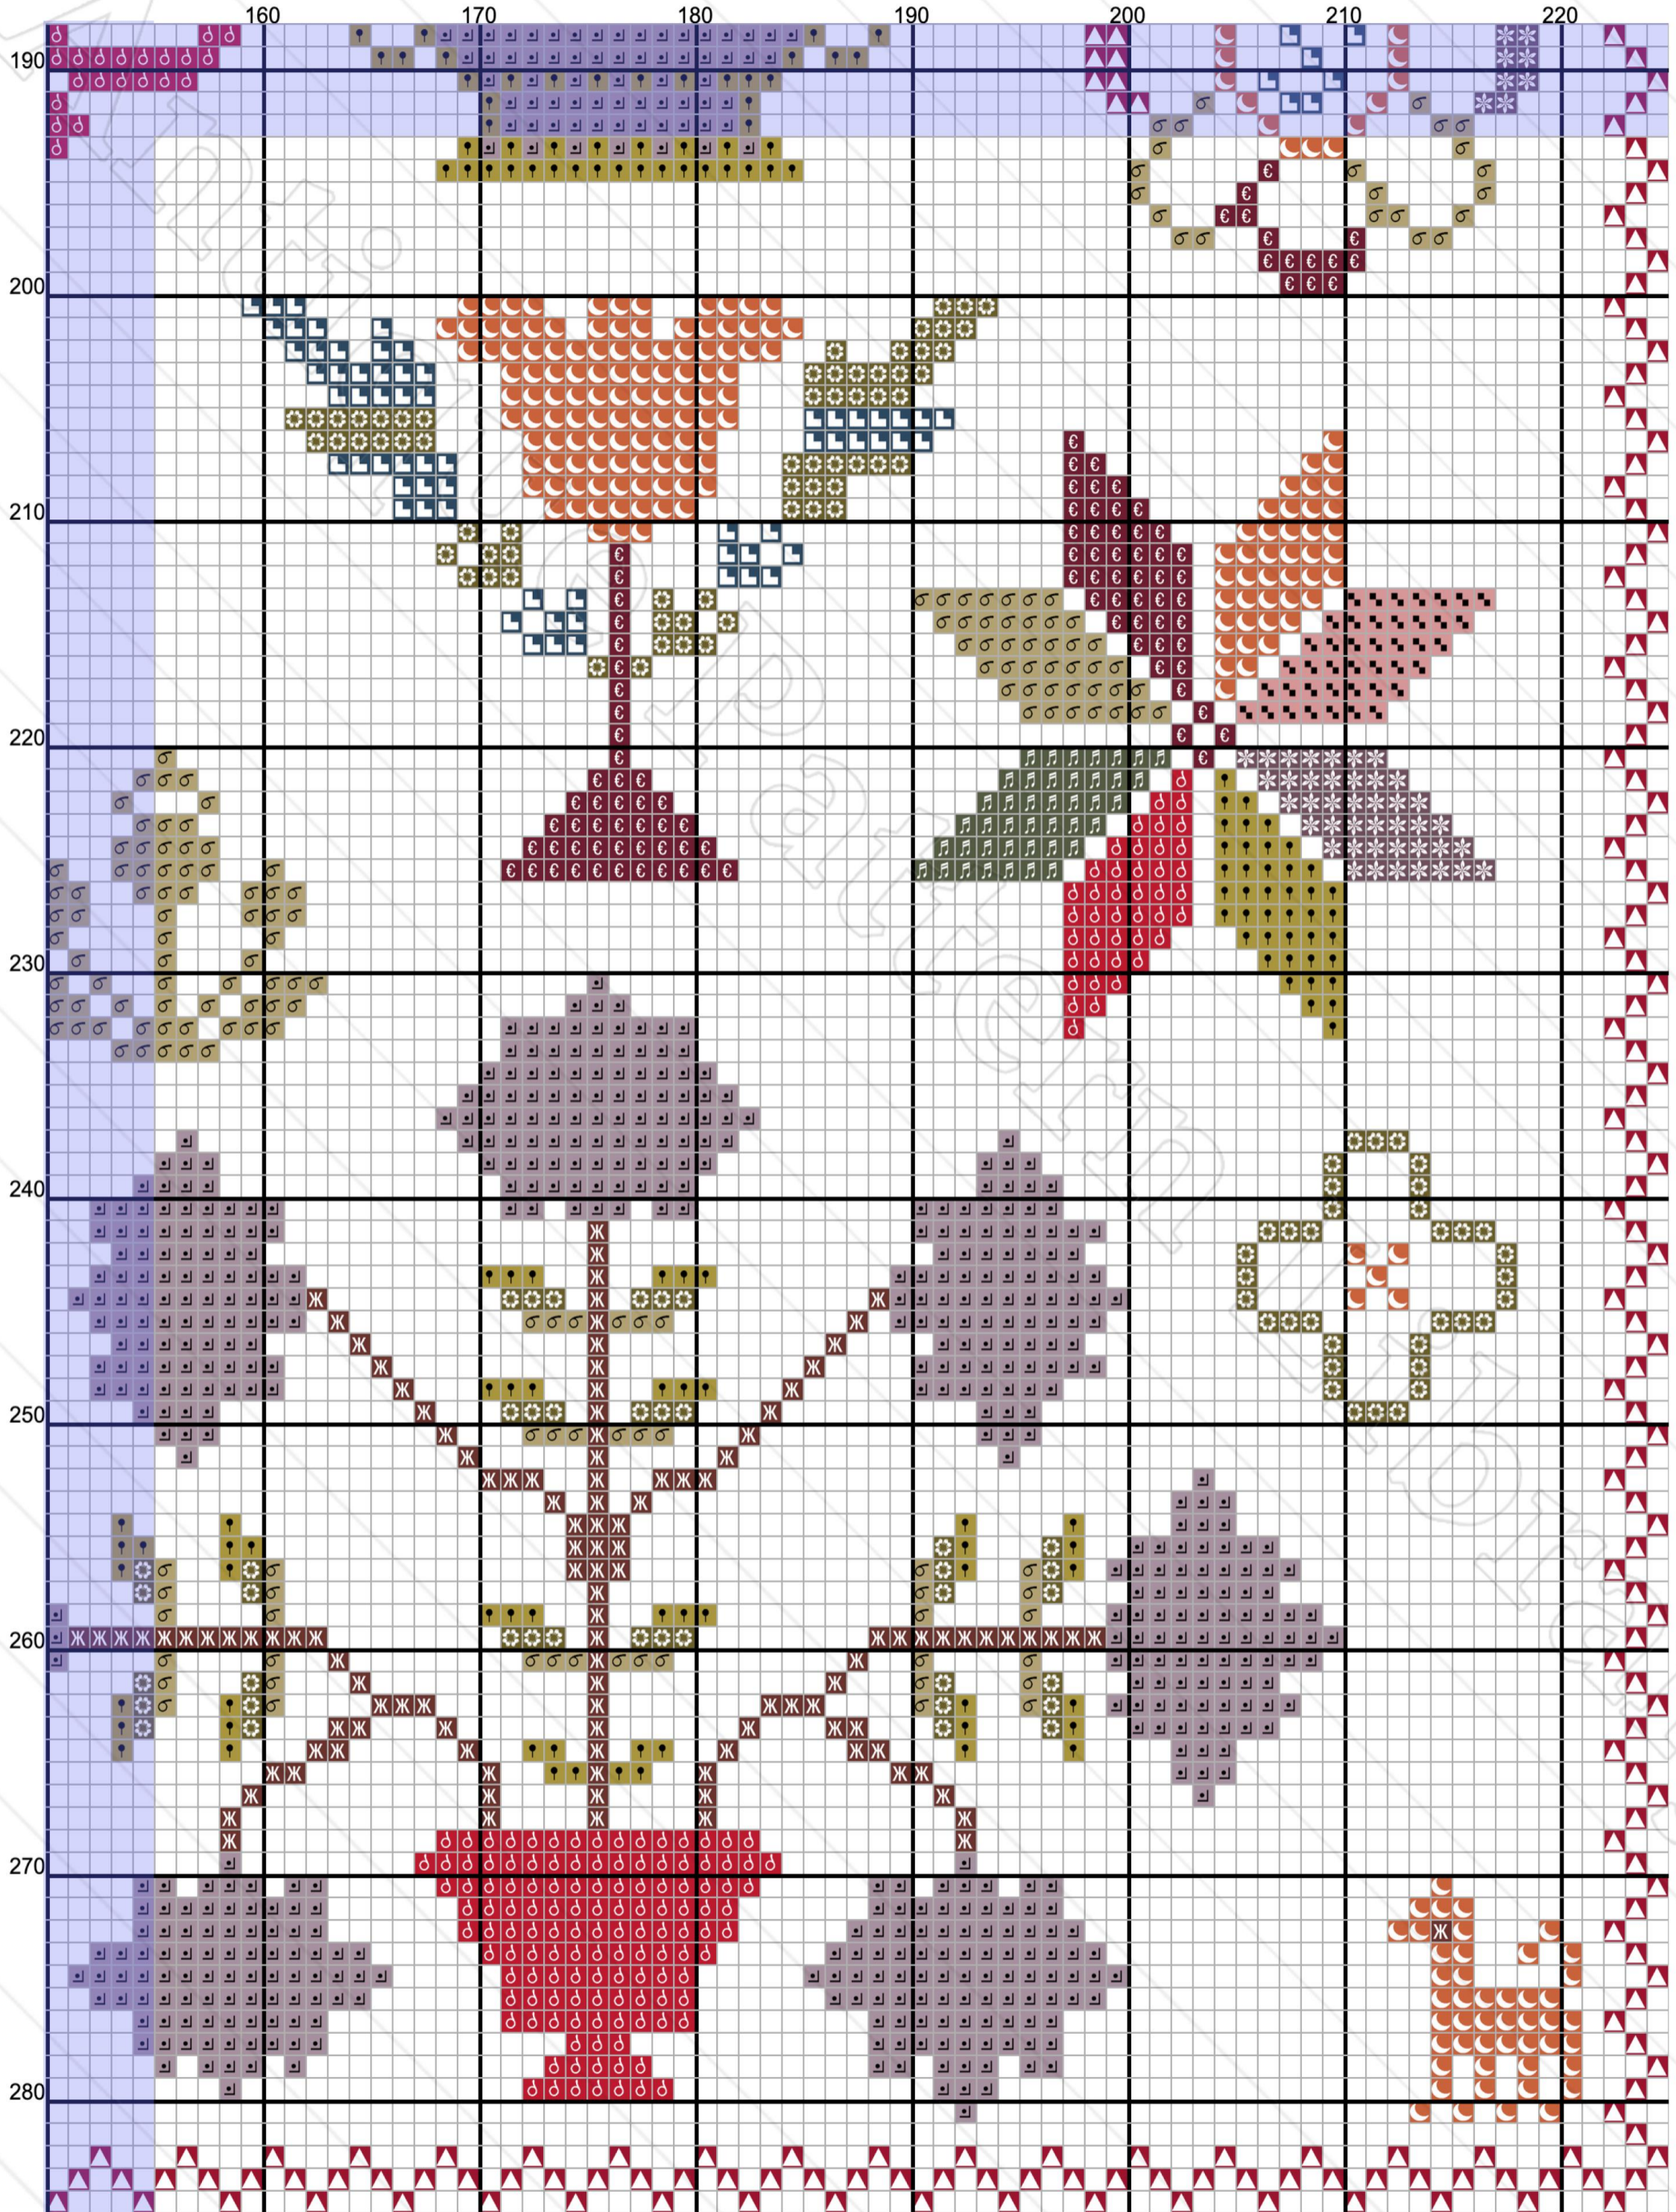

Jemima Jeanne Stuart 1876

	Number	Description	Str	Length
	DMC 931	Antique Blue medium	2	152.86 cm
	DMC 3750	Antique Blue very dark	2	512.52 cm
	DMC 372	Mustard light	2	4959.77 cm
	DMC 733	Olive Green medium	2	2708.27 cm
	DMC 730	Olive Green very dark	2	1729.98 cm
	DMC 3362	Pine Green dark	2	1219.26 cm
	DMC 3042	Antique Violet light	2	1515.98 cm
	DMC 3740	Antique Violet dark	2	483.75 cm
	DMC 154	Grape very dark	2	571.87 cm
	DMC 152	Shell Pink medium li	2	2177.77 cm
	DMC 321	Christmas Red	2	2891.70 cm
	DMC 498	Christmas Red dark	2	3855.60 cm
	DMC 814	Garnet dark	2	866.79 cm
	DMC 402	Mahogany very light	2	1102.37 cm
	DMC 921	Copper	2	2021.31 cm
	DMC 3857	Rosewood dark	2	1266.02 cm
	DMC 3371	Black Brown	2	210.40 cm
	DMC 310	Black	2	48.55 cm

Jemima Jeanne Stuart 1876

	Number	Description	Str	Length
⌘	DMC 931	Antique Blue medium	2	152.86 cm
⌘	DMC 3750	Antique Blue very dark	2	512.52 cm
⌘	DMC 372	Mustard light	2	4959.77 cm
⌘	DMC 733	Olive Green medium	2	2708.27 cm
⌘	DMC 730	Olive Green very dark	2	1729.98 cm
⌘	DMC 3362	Pine Green dark	2	1219.26 cm
⌘	DMC 3042	Antique Violet light	2	1515.98 cm
⌘	DMC 3740	Antique Violet dark	2	483.75 cm
⌘	DMC 154	Grape very dark	2	571.87 cm
⌘	DMC 152	Shell Pink medium li	2	2177.77 cm
⌘	DMC 321	Christmas Red	2	2891.70 cm
⌘	DMC 498	Christmas Red dark	2	3855.60 cm
⌘	DMC 814	Garnet dark	2	866.79 cm
⌘	DMC 402	Mahogany very light	2	1102.37 cm
⌘	DMC 921	Copper	2	2021.31 cm
⌘	DMC 3857	Rosewood dark	2	1266.02 cm
⌘	DMC 3371	Black Brown	2	210.40 cm
⌘	DMC 310	Black	2	48.55 cm