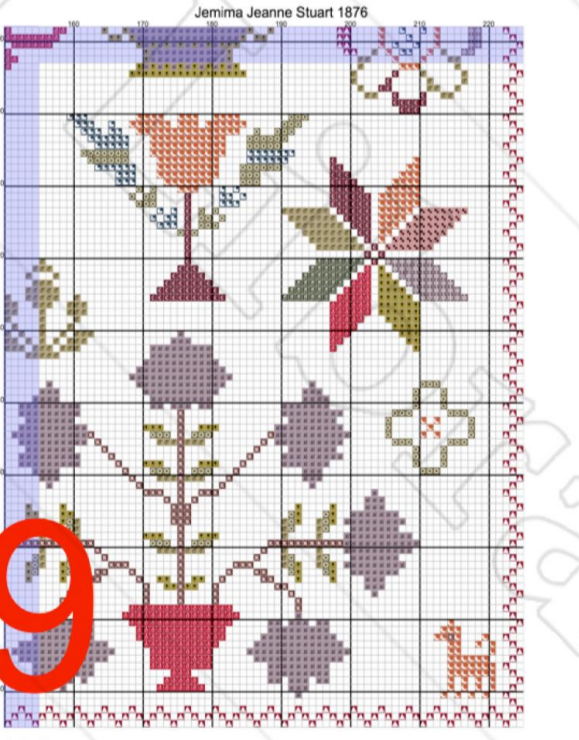

Jemima Jeanne Stuart 1876

	Number	Description	Str	Length
⌘	DMC 931	Antique Blue medium	2	152.86 cm
⌘	DMC 3750	Antique Blue very dark	2	512.52 cm
⌘	DMC 372	Mustard light	2	4959.77 cm
⌘	DMC 733	Olive Green medium	2	2708.27 cm
⌘	DMC 730	Olive Green very dark	2	1729.98 cm
⌘	DMC 3362	Pine Green dark	2	1219.26 cm
⌘	DMC 3042	Antique Violet light	2	1515.98 cm
⌘	DMC 3740	Antique Violet dark	2	483.75 cm
⌘	DMC 154	Grape very dark	2	571.87 cm
⌘	DMC 152	Shell Pink medium li	2	2177.77 cm
⌘	DMC 321	Christmas Red	2	2891.70 cm
⌘	DMC 498	Christmas Red dark	2	3855.60 cm
⌘	DMC 814	Garnet dark	2	866.79 cm
⌘	DMC 402	Mahogany very light	2	1102.37 cm
⌘	DMC 921	Copper	2	2021.31 cm
⌘	DMC 3857	Rosewood dark	2	1266.02 cm
⌘	DMC 3371	Black Brown	2	210.40 cm
⌘	DMC 310	Black	2	48.55 cm

9

Jemima Jeanne Stuart 1876

	Number	Description	Str	Length
e7	DMC 931	Antique Blue medium	2	152.86 cm
■	DMC 3750	Antique Blue very dark	2	512.52 cm
σ	DMC 372	Mustard light	2	4959.77 cm
•	DMC 733	Olive Green medium	2	2708.27 cm
⊗	DMC 730	Olive Green very dark	2	1729.98 cm
♯	DMC 3362	Pine Green dark	2	1219.26 cm
◻	DMC 3042	Antique Violet light	2	1515.98 cm
*	DMC 3740	Antique Violet dark	2	483.75 cm
▲	DMC 154	Grape very dark	2	571.87 cm
■	DMC 152	Shell Pink medium li	2	2177.77 cm
♠	DMC 321	Christmas Red	2	2891.70 cm
▲	DMC 498	Christmas Red dark	2	3855.60 cm
€	DMC 814	Garnet dark	2	866.79 cm
♁	DMC 402	Mahogany very light	2	1102.37 cm
☾	DMC 921	Copper	2	2021.31 cm
✂	DMC 3857	Rosewood dark	2	1266.02 cm
♣	DMC 3371	Black Brown	2	210.40 cm
∴	DMC 310	Black	2	48.55 cm