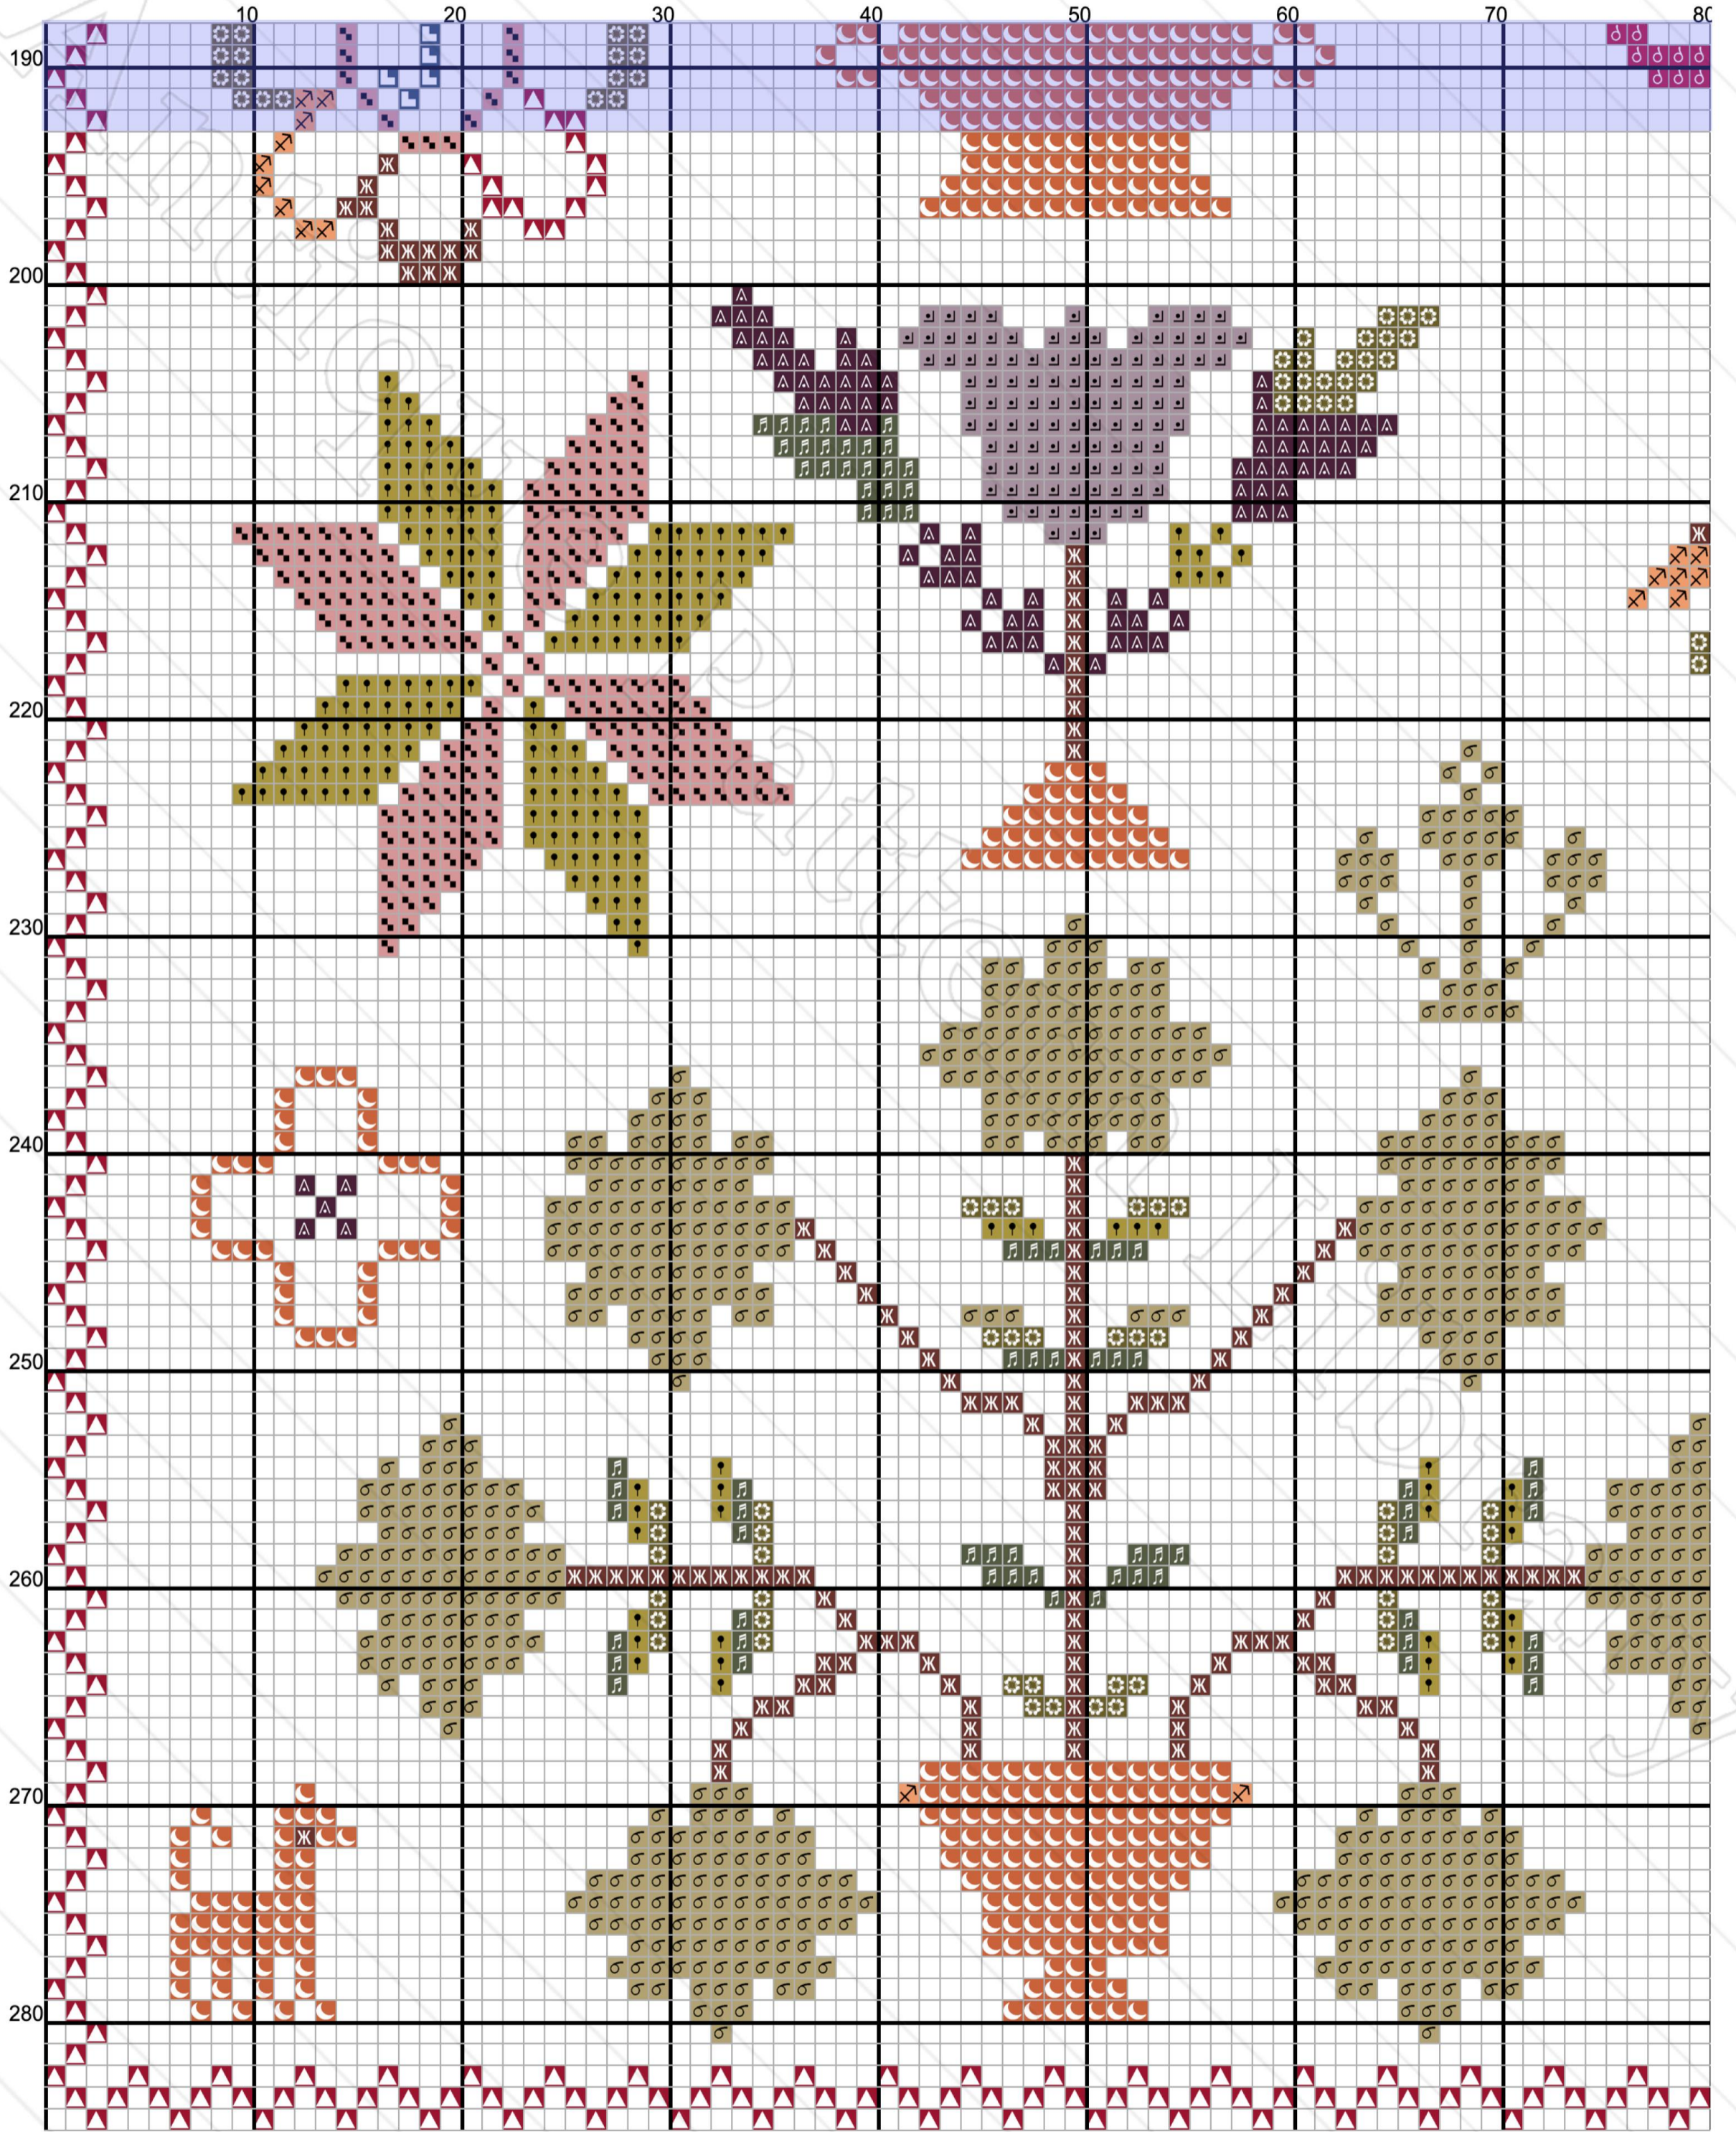

Jemima Jeanne Stuart 1876

	Number	Description	Str	Length
	DMC 931	Antique Blue medium	2	152.86 cm
	DMC 3750	Antique Blue very dark	2	512.52 cm
	DMC 372	Mustard light	2	4959.77 cm
	DMC 733	Olive Green medium	2	2708.27 cm
	DMC 730	Olive Green very dark	2	1729.98 cm
	DMC 3362	Pine Green dark	2	1219.26 cm
	DMC 3042	Antique Violet light	2	1515.98 cm
	DMC 3740	Antique Violet dark	2	483.75 cm
	DMC 154	Grape very dark	2	571.87 cm
	DMC 152	Shell Pink medium li	2	2177.77 cm
	DMC 321	Christmas Red	2	2891.70 cm
	DMC 498	Christmas Red dark	2	3855.60 cm
	DMC 814	Garnet dark	2	866.79 cm
	DMC 402	Mahogany very light	2	1102.37 cm
	DMC 921	Copper	2	2021.31 cm
	DMC 3857	Rosewood dark	2	1266.02 cm
	DMC 3371	Black Brown	2	210.40 cm
	DMC 310	Black	2	48.55 cm

Jemima Jeanne Stuart 1876

	Number	Description	Str	Length
⌘	DMC 931	Antique Blue medium	2	152.86 cm
⌘	DMC 3750	Antique Blue very dark	2	512.52 cm
⌘	DMC 372	Mustard light	2	4959.77 cm
⌘	DMC 733	Olive Green medium	2	2708.27 cm
⌘	DMC 730	Olive Green very dark	2	1729.98 cm
⌘	DMC 3362	Pine Green dark	2	1219.26 cm
⌘	DMC 3042	Antique Violet light	2	1515.98 cm
⌘	DMC 3740	Antique Violet dark	2	483.75 cm
⌘	DMC 154	Grape very dark	2	571.87 cm
⌘	DMC 152	Shell Pink medium li	2	2177.77 cm
⌘	DMC 321	Christmas Red	2	2891.70 cm
⌘	DMC 498	Christmas Red dark	2	3855.60 cm
⌘	DMC 814	Garnet dark	2	866.79 cm
⌘	DMC 402	Mahogany very light	2	1102.37 cm
⌘	DMC 921	Copper	2	2021.31 cm
⌘	DMC 3857	Rosewood dark	2	1266.02 cm
⌘	DMC 3371	Black Brown	2	210.40 cm
⌘	DMC 310	Black	2	48.55 cm