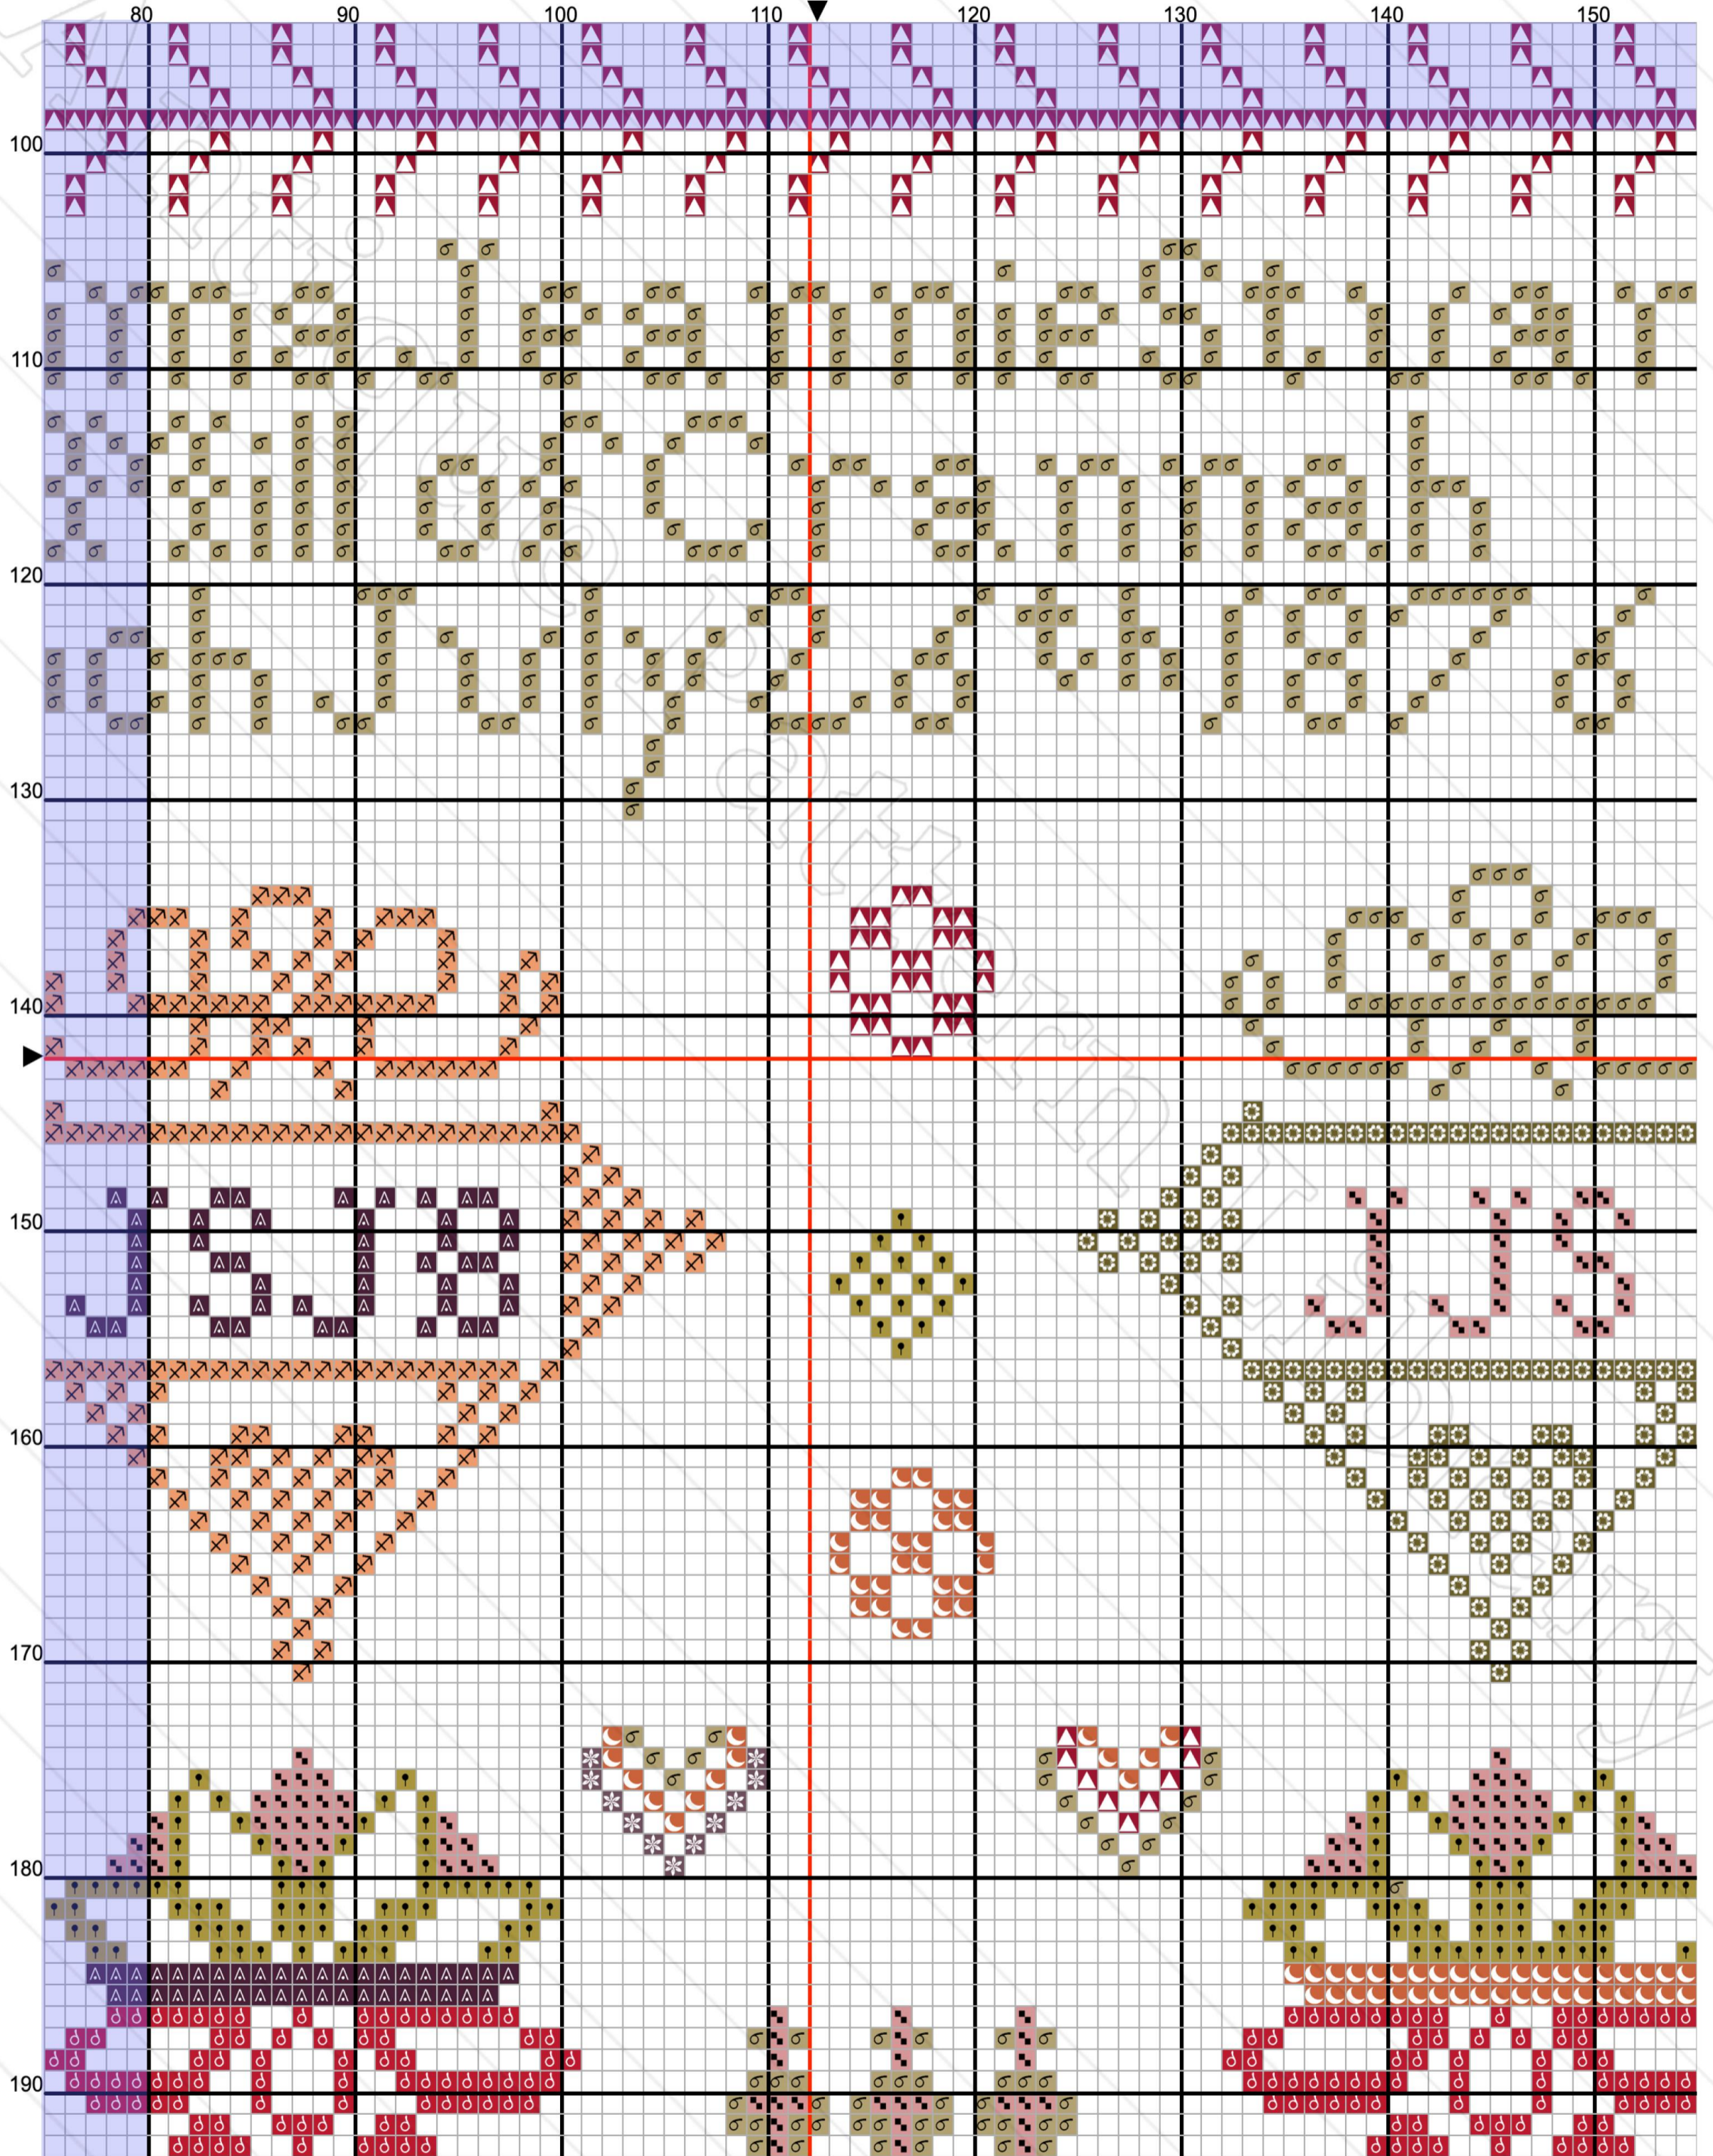

Jemima Jeanne Stuart 1876

	Number	Description	Str	Length
	DMC 931	Antique Blue medium	2	152.86 cm
	DMC 3750	Antique Blue very dark	2	512.52 cm
	DMC 372	Mustard light	2	4959.77 cm
	DMC 733	Olive Green medium	2	2708.27 cm
	DMC 730	Olive Green very dark	2	1729.98 cm
	DMC 3362	Pine Green dark	2	1219.26 cm
	DMC 3042	Antique Violet light	2	1515.98 cm
	DMC 3740	Antique Violet dark	2	483.75 cm
	DMC 154	Grape very dark	2	571.87 cm
	DMC 152	Shell Pink medium li	2	2177.77 cm
	DMC 321	Christmas Red	2	2891.70 cm
	DMC 498	Christmas Red dark	2	3855.60 cm
	DMC 814	Garnet dark	2	866.79 cm
	DMC 402	Mahogany very light	2	1102.37 cm
	DMC 921	Copper	2	2021.31 cm
	DMC 3857	Rosewood dark	2	1266.02 cm
	DMC 3371	Black Brown	2	210.40 cm
	DMC 310	Black	2	48.55 cm

Jemima Jeanne Stuart 1876

	Number	Description	Str	Length
⌘	DMC 931	Antique Blue medium	2	152.86 cm
⌘	DMC 3750	Antique Blue very dark	2	512.52 cm
⌘	DMC 372	Mustard light	2	4959.77 cm
⌘	DMC 733	Olive Green medium	2	2708.27 cm
⌘	DMC 730	Olive Green very dark	2	1729.98 cm
⌘	DMC 3362	Pine Green dark	2	1219.26 cm
⌘	DMC 3042	Antique Violet light	2	1515.98 cm
⌘	DMC 3740	Antique Violet dark	2	483.75 cm
⌘	DMC 154	Grape very dark	2	571.87 cm
⌘	DMC 152	Shell Pink medium li	2	2177.77 cm
⌘	DMC 321	Christmas Red	2	2891.70 cm
⌘	DMC 498	Christmas Red dark	2	3855.60 cm
⌘	DMC 814	Garnet dark	2	866.79 cm
⌘	DMC 402	Mahogany very light	2	1102.37 cm
⌘	DMC 921	Copper	2	2021.31 cm
⌘	DMC 3857	Rosewood dark	2	1266.02 cm
⌘	DMC 3371	Black Brown	2	210.40 cm
⌘	DMC 310	Black	2	48.55 cm