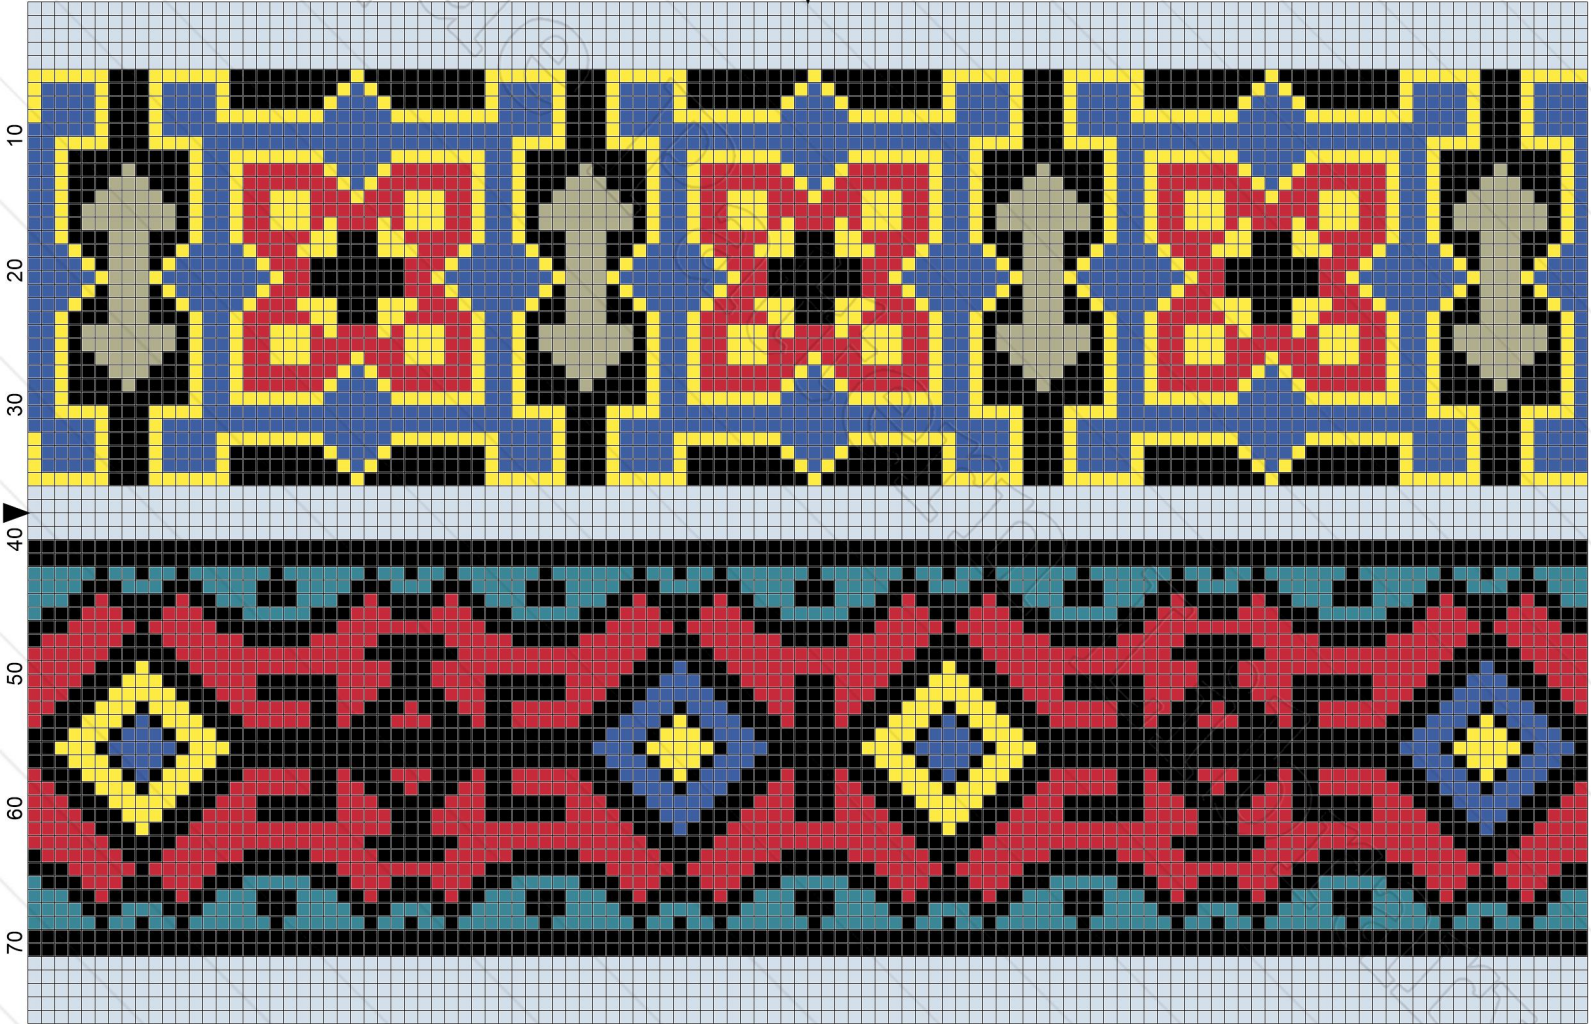

427

29

31

SAJOU 52 Rue de Rambuteau Paris.

2

10 20 30 40 50 60 70 80 90 100 110

Title: L-AZ001 Sajou 427 Two border patterns
Author: Antique Pattern Library
Company: New Media Arts Inc
Copyright: Creative Commons 4.0 NC SA BY
Free distribution only - NOT FOR SALE
Grid Size: 116W x 76H
Design Area: 8,29" x 5,43" (116 x 76 stitches)

Legend: Stitches

■	DMC Cotton 310	black
○	DMC Cotton 307	lemon
▲	DMC Cotton 3810	turquoise - dk
❖	DMC Cotton 798	delft blue - dk
▣	DMC Cotton 3023	brown gray - lt
✕	DMC Cotton 321	christmas red