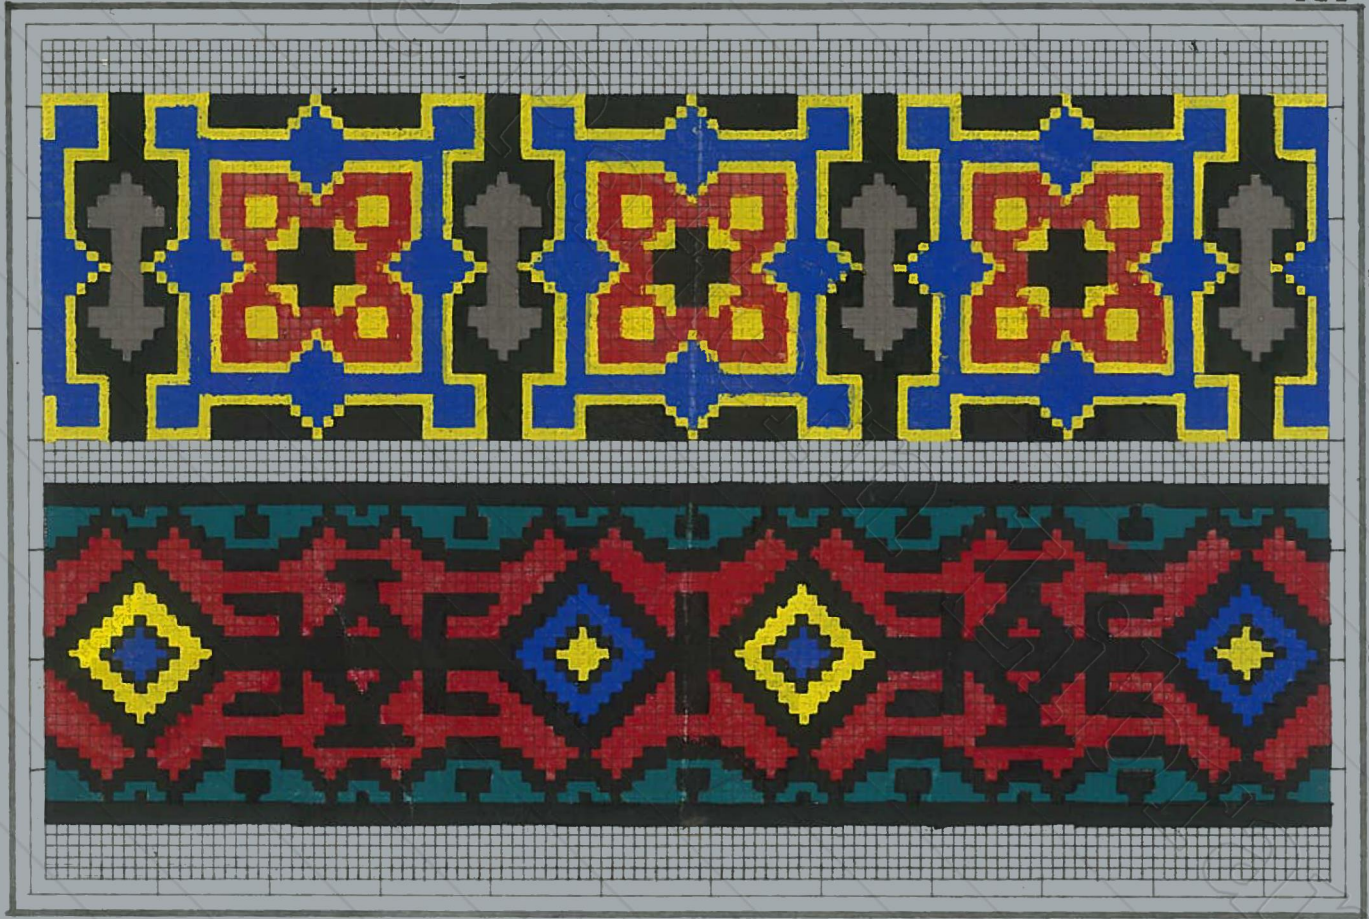

427

29

31

SAJOU 52 Rue de Rambuteau Paris.

2

10 20 30 40 50 60 70 80 90 100 110

Title: L-AZ001 Sajou 427 Two border patterns
Author: Antique Pattern Library
Company: New Media Arts Inc
Copyright: Creative Commons 4.0 NC SA BY
Free distribution only - NOT FOR SALE
Grid Size: 116W x 76H
Design Area: 8,29" x 5,43" (116 x 76 stitches)

Legend: Stitches

■	DMC Cotton 310	black
○	DMC Cotton 307	lemon
▲	DMC Cotton 3810	turquoise - dk
❖	DMC Cotton 798	delft blue - dk
▣	DMC Cotton 3023	brown gray - lt
✕	DMC Cotton 321	christmas red