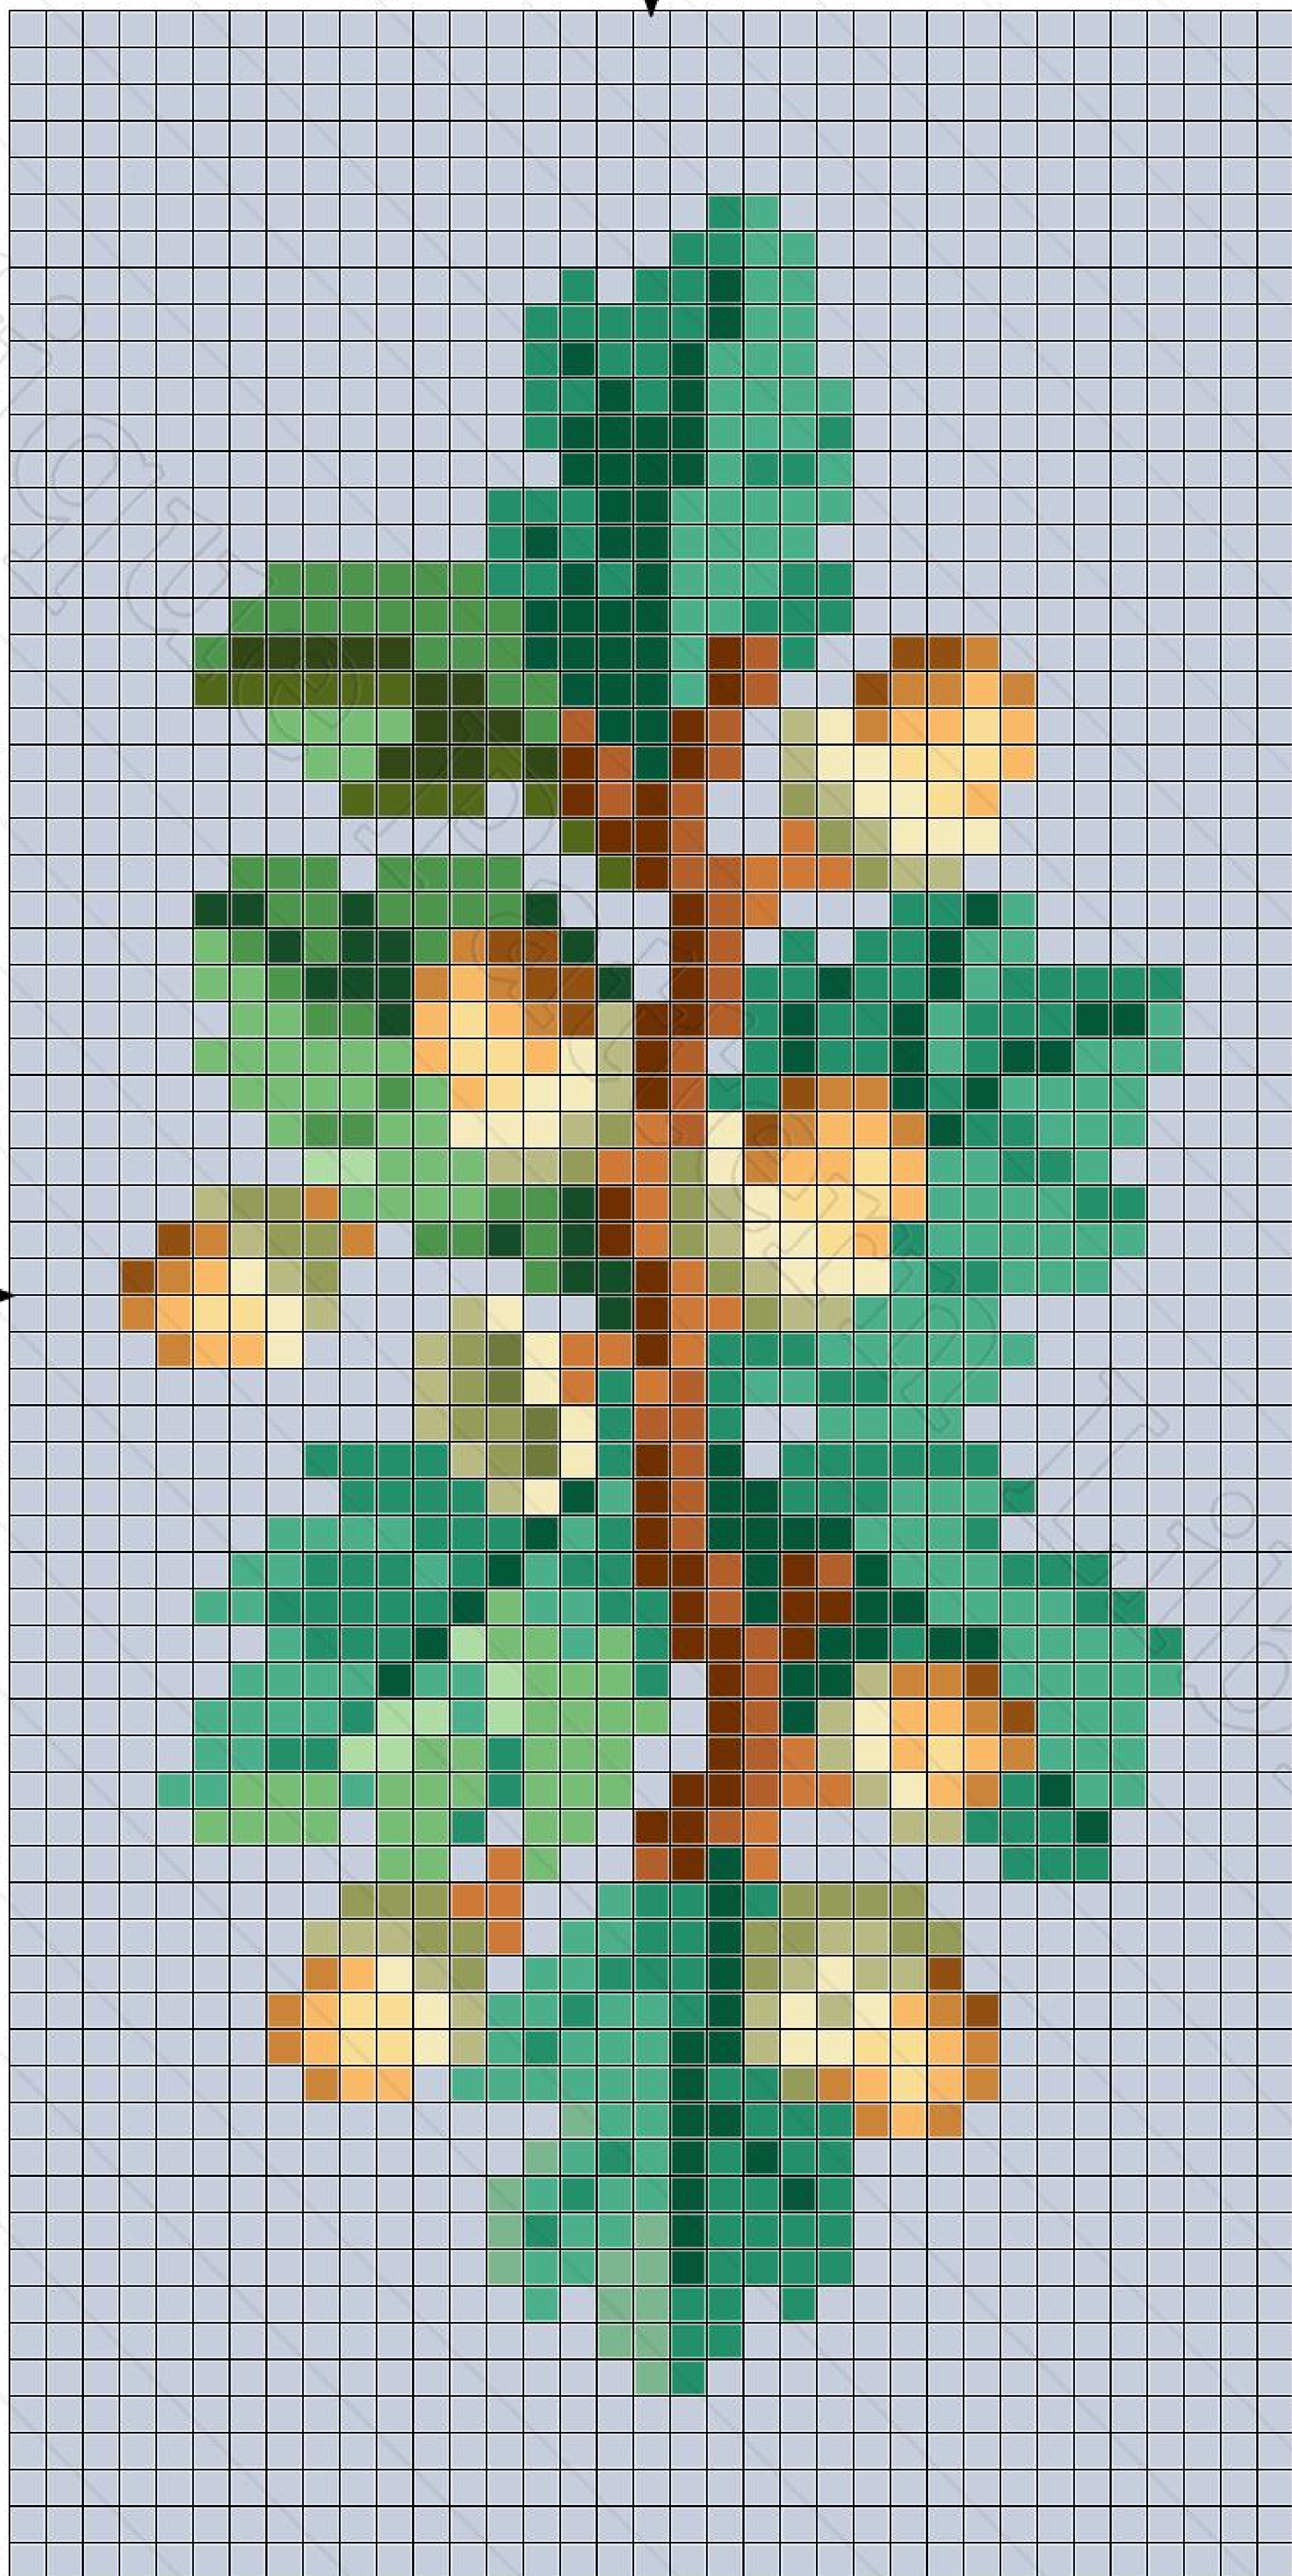

Miss M. Muster Water

10

20

30

10

20

30

40

50

60

70

10

20

30

10

20

30

40

50

60

70

Title: K-KB001 Louis Gluehr - Oak leaves with acorns
Author: Antique Pattern Library
Company: New Media Arts Inc
Copyright: Creative Commons 4.0 NC SA BY
Free distribution only - NOT FOR SALE
Grid Size: 35W x 70H

Legend: Stitches

●	DMC Cotton 976	golden brown - md
⊙	DMC Cotton 3854	autumn gold - md
⊙	DMC Cotton 3855	autumn gold - lt
⋅	DMC Cotton 677	old gold - vy lt
✱	DMC Cotton 975	golden brown - dk
└	DMC Cotton 301	mahogany - md
↑	DMC Cotton 3776	mahogany - lt
■	DMC Cotton 300	mahogany - vy dk
☆	DMC Cotton 3013	khaki green - lt
⌘	DMC Cotton 3012	khaki green - md
◻	DMC Cotton 3011	khaki green - dk
⌘	DMC Cotton 992	aquamarine - lt
@	DMC Cotton 3814	aqua marine
◆	DMC Cotton 500	blue green - vy dk
✕	DMC Cotton 3816	celadon green
Ж	DMC Cotton 368	pistachio green - lt
⋈	DMC Cotton 320	pistachio green - md
▲	DMC Cotton 934	black avocado green
❖	DMC Cotton 936	avocado green - vy dk
△	DMC Cotton 367	pistachio green - dk
✱	DMC Cotton 890	pistachio green - ul dk