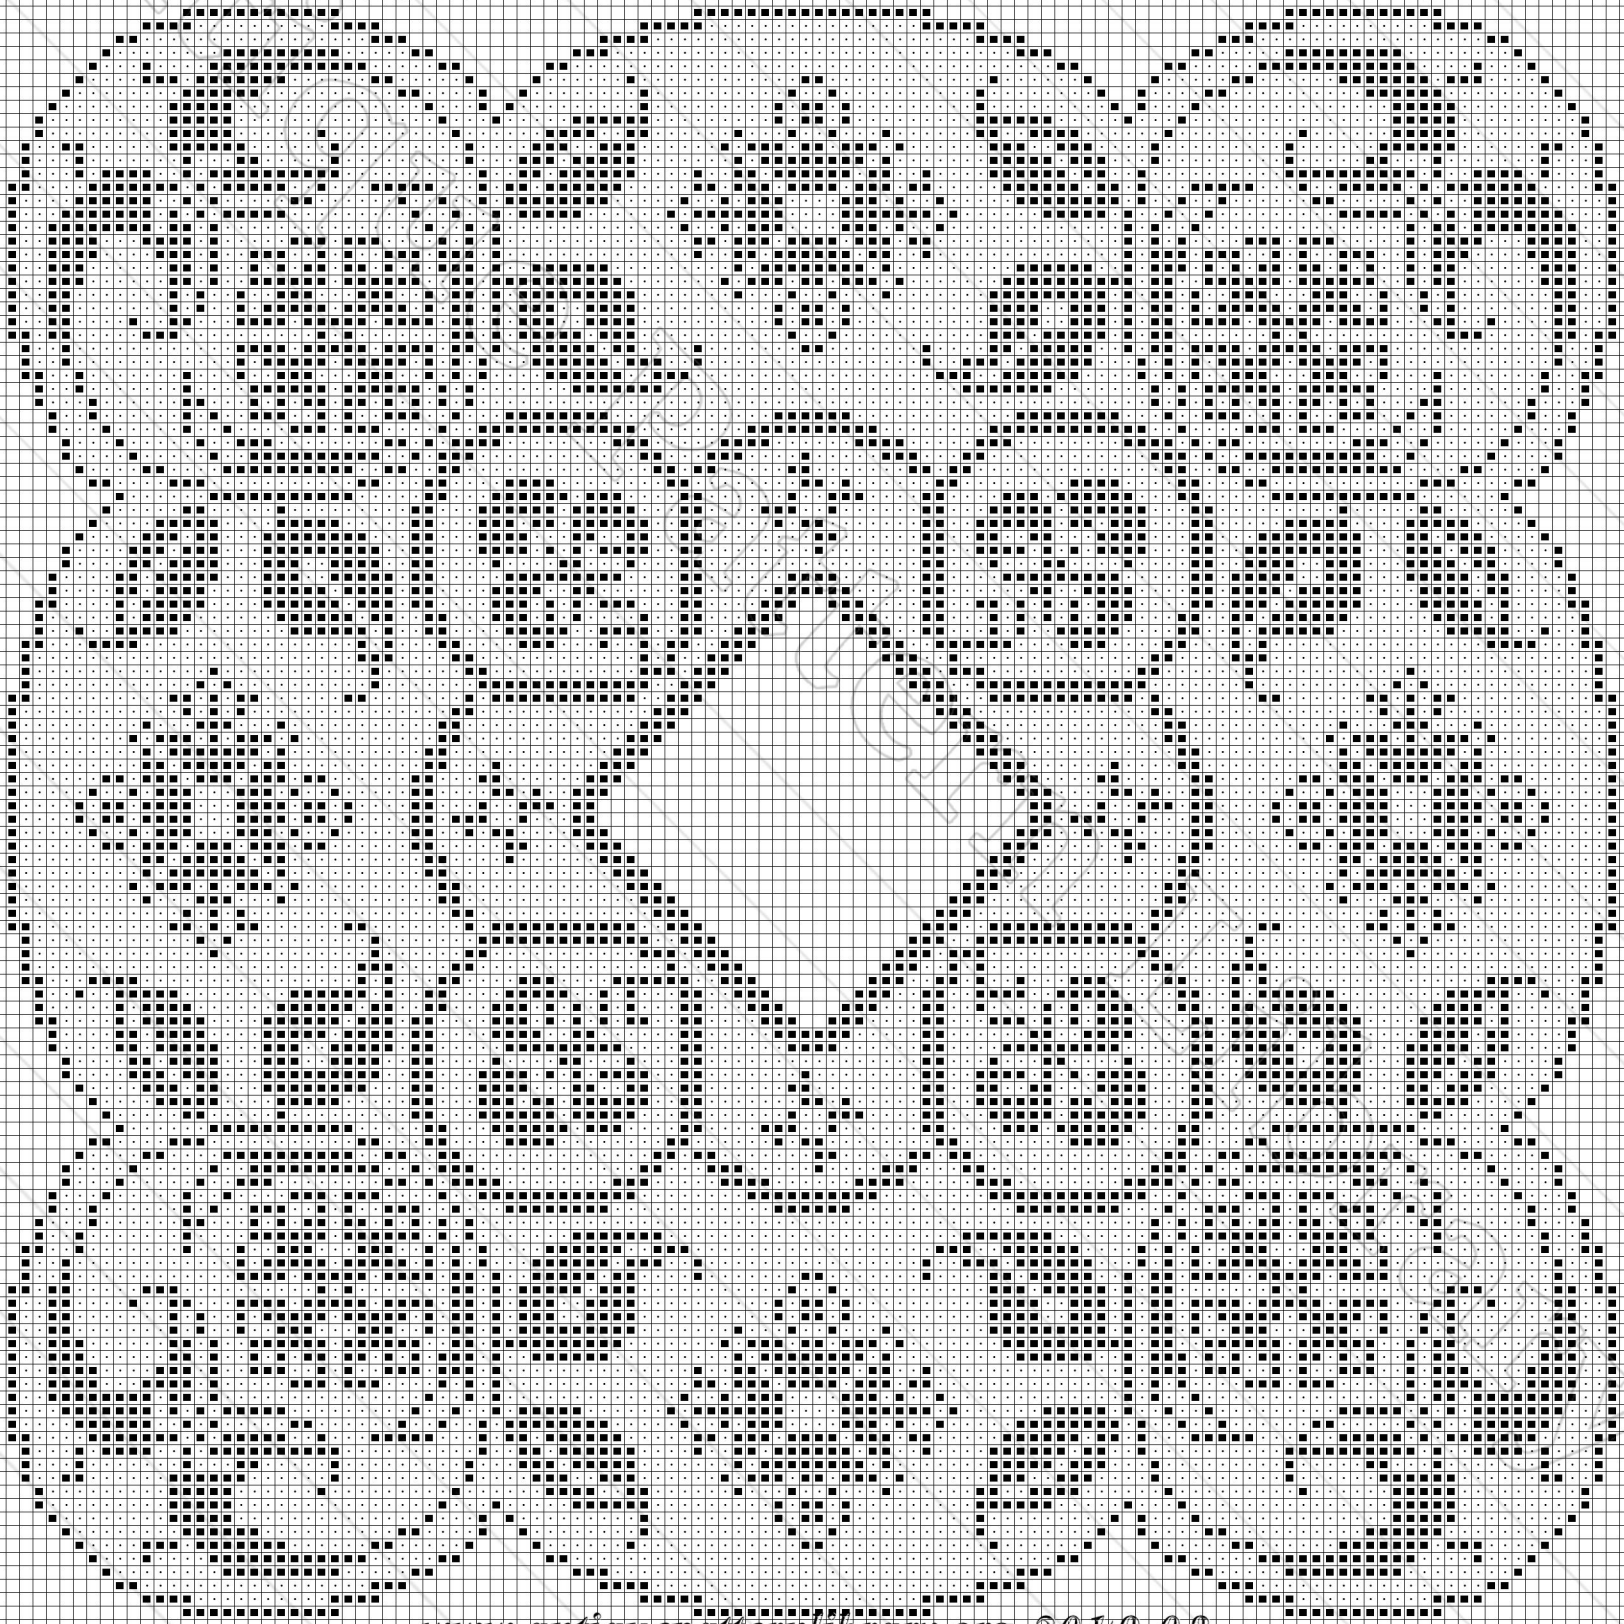

60-80 cm  
Ø

*Creative Commons 4.0 NC-SA BY FREE DISTRIBUTION ONLY - NOT FOR SALE*

10 20 30 40 50 60 70 80 90 100 110 120 130

*Creative Commons 4.0 NC SA BY FREE DISTRIBUTION ONLY - NOT FOR SALE*

*www.antiquepatternlibrary.org 2019.08*

130

**Title:** I-LZ003 Corner design nr 3  
**Author:** Antique Pattern Library  
**Company:** New Media Arts Inc  
**Copyright:** Creative Commons 4.0 NC SA BY  
Free distribution only – NOT FOR SALE  
**Grid Size:** 130W x 130H  
**Design Area:** 9,29" x 9,29" (130 x 130 stitches)

**Legend: Stitches**

■	DMC Cotton 310	black
•	DMC Cotton White	white