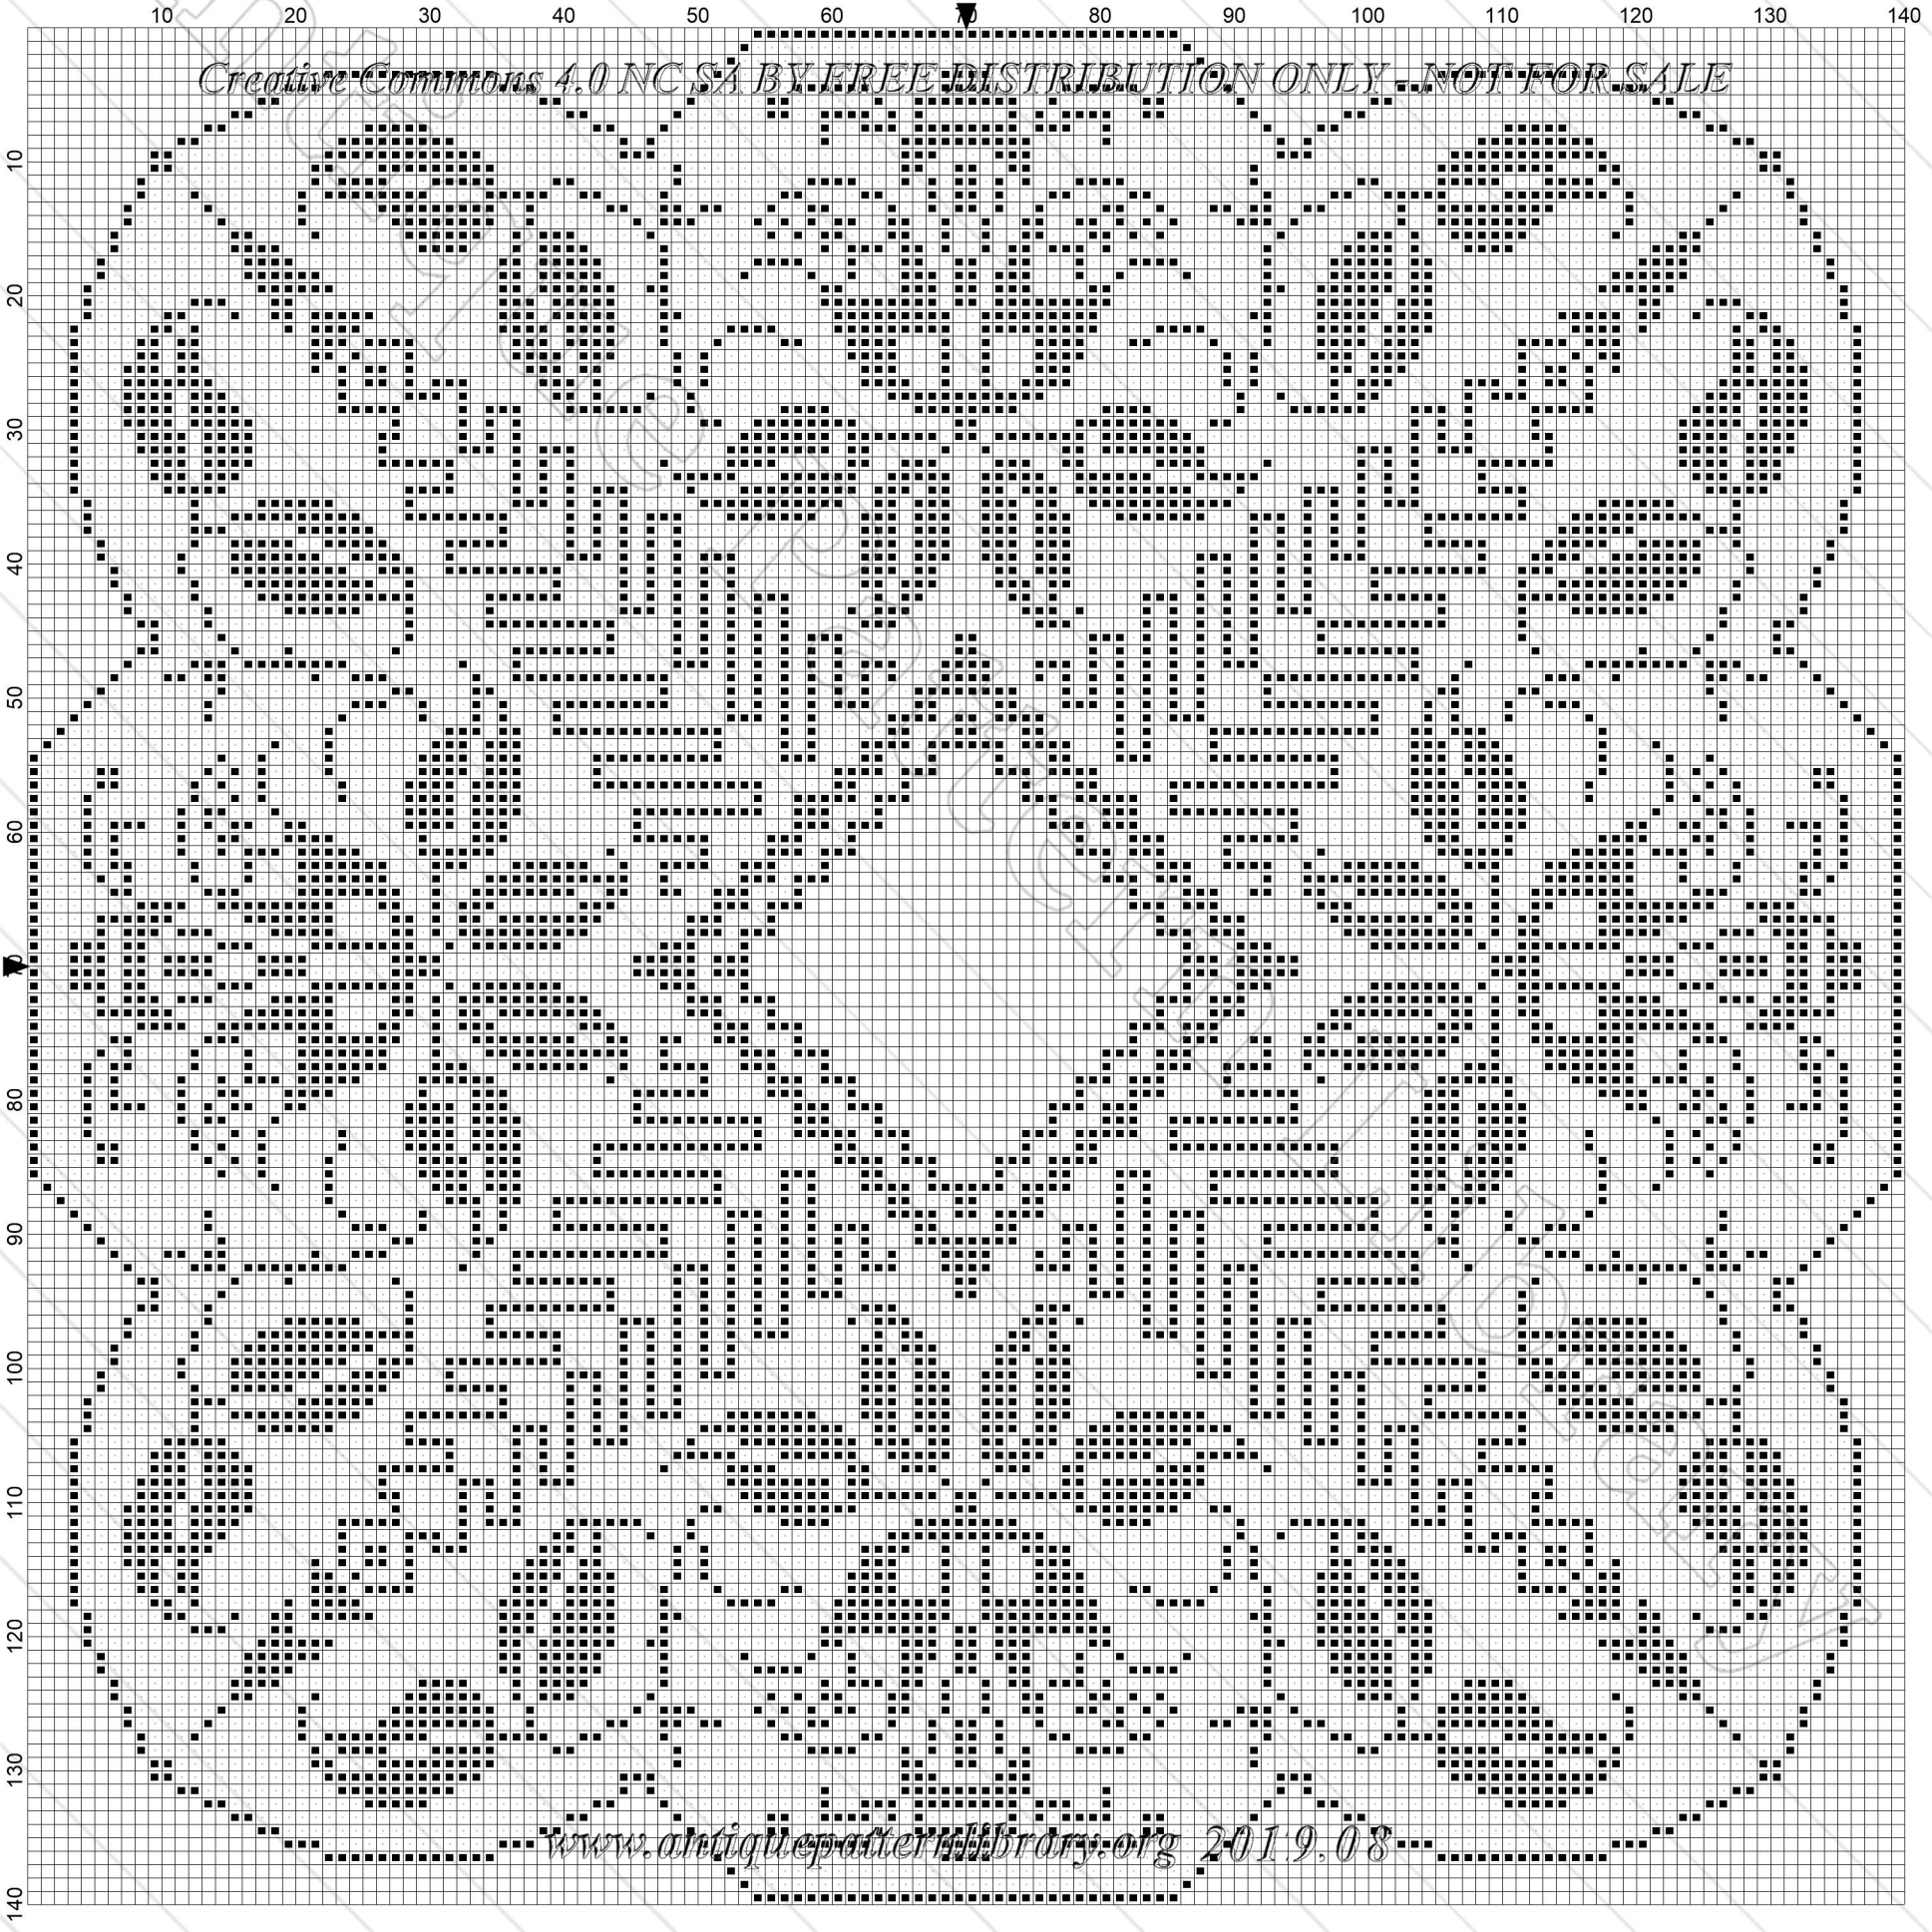

Beckig
Hand
85 cm

10 20 30 40 50 60 70 80 90 100 110 120 130 140

Creative Commons 4.0 NC SA BY FREE DISTRIBUTION ONLY NOT FOR SALE

www.antiquepatternlibrary.org 2019.08

10
20
30
40
50
60
70
80
90
100
110
120
130
140

Creative Commons 4.0 NC SA BY FREE DISTRIBUTION ONLY NOT FOR SALE

www.antiqmapatternlibrary.org 2019.08

Title: I-LZ001 Corner design
Author: Antique Pattern Library
Company: New Media Arts Inc
Copyright: Creative Commons 4.0 NC SA BY
Free distribution only – NOT FOR SALE
Grid Size: 140W x 140H
Design Area: 10,00" x 10,00" (140 x 140 stitches)

Legend: Stitches

■	DMC Cotton 310	black
•	DMC Cotton White	white
Background	DMC Cotton 3046	yellow beige - md