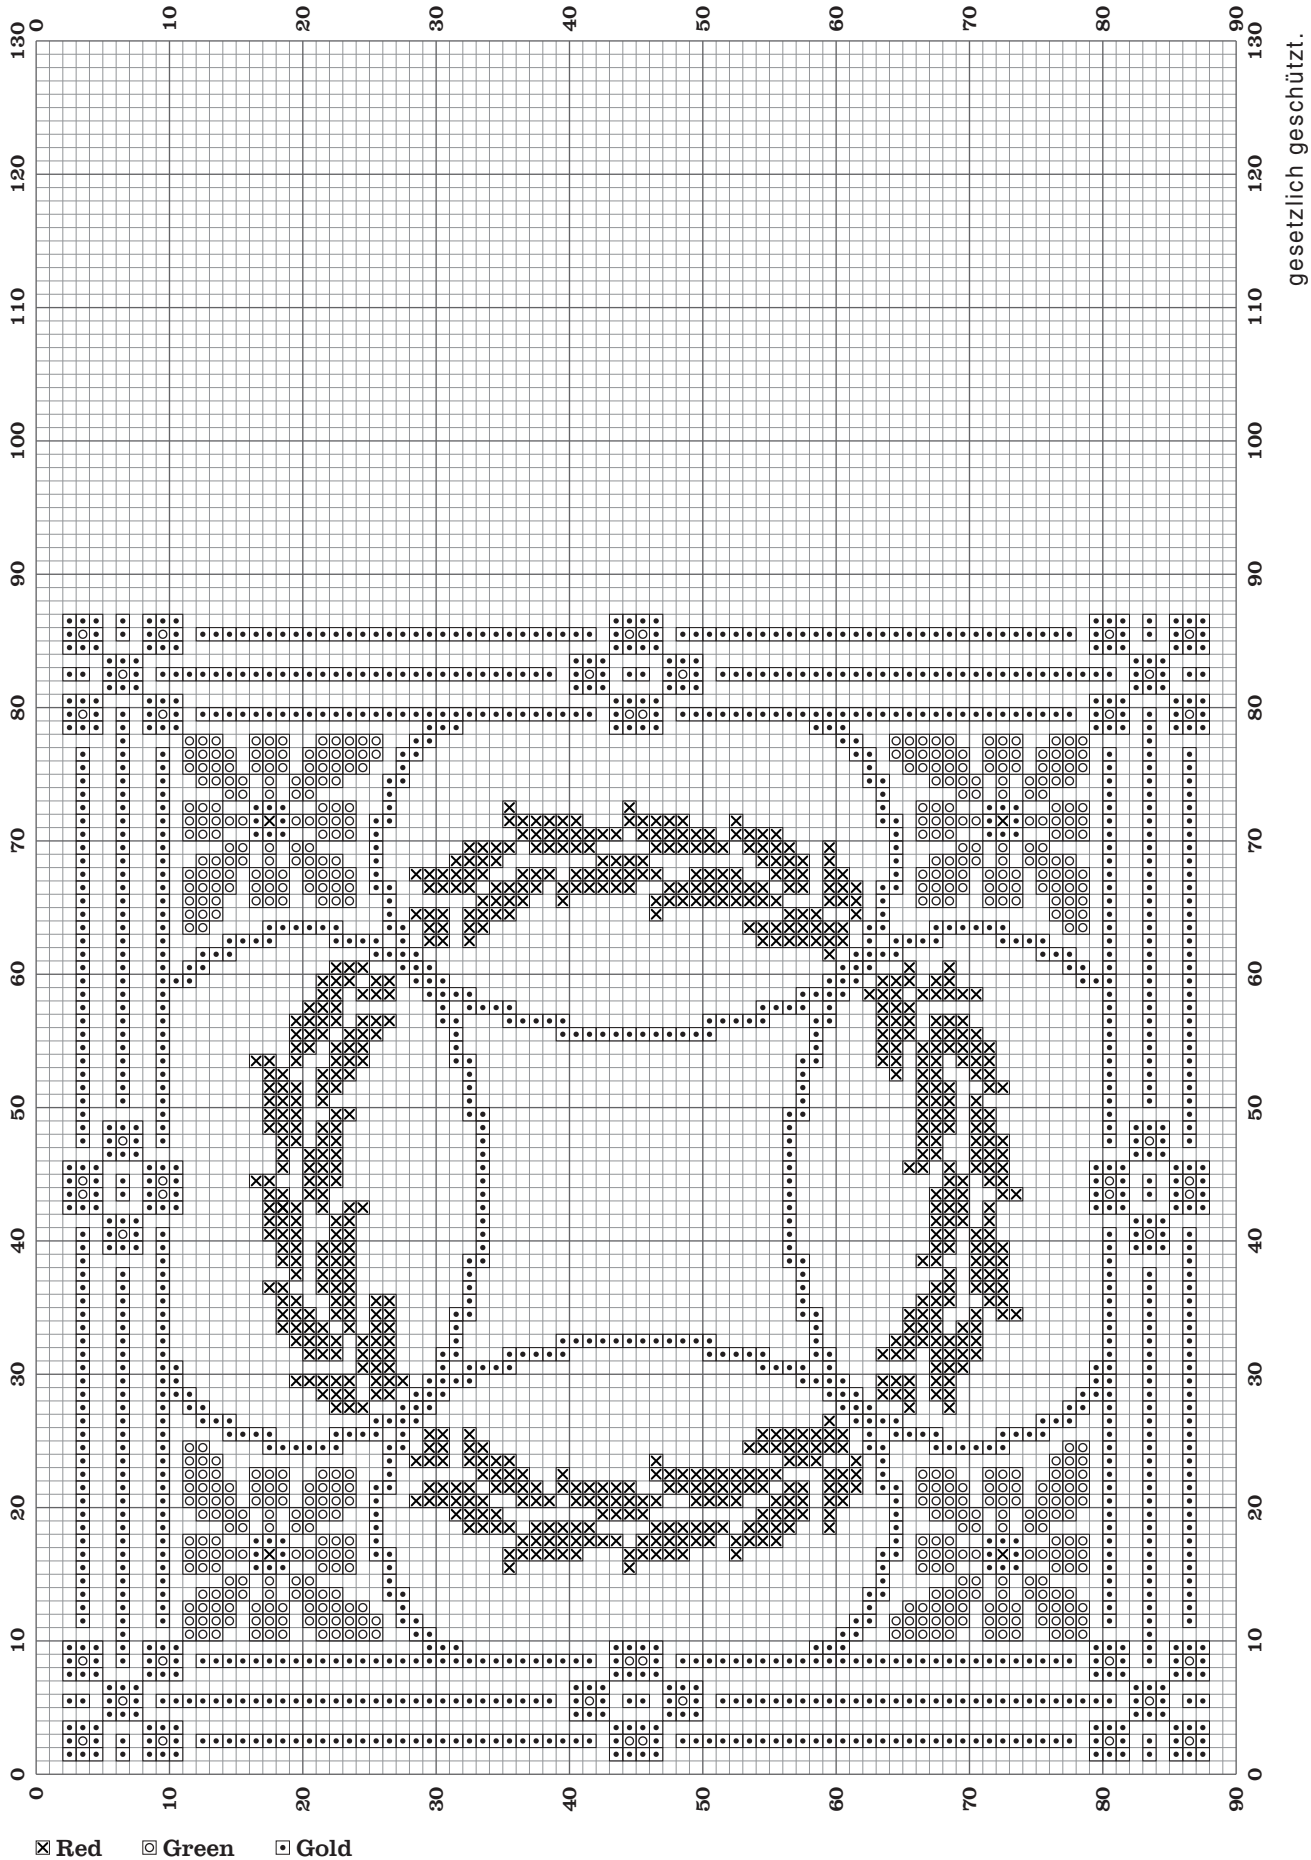

gesetzlich geschützt.

⊠ Red   ⊙ Green   ◻ Gold