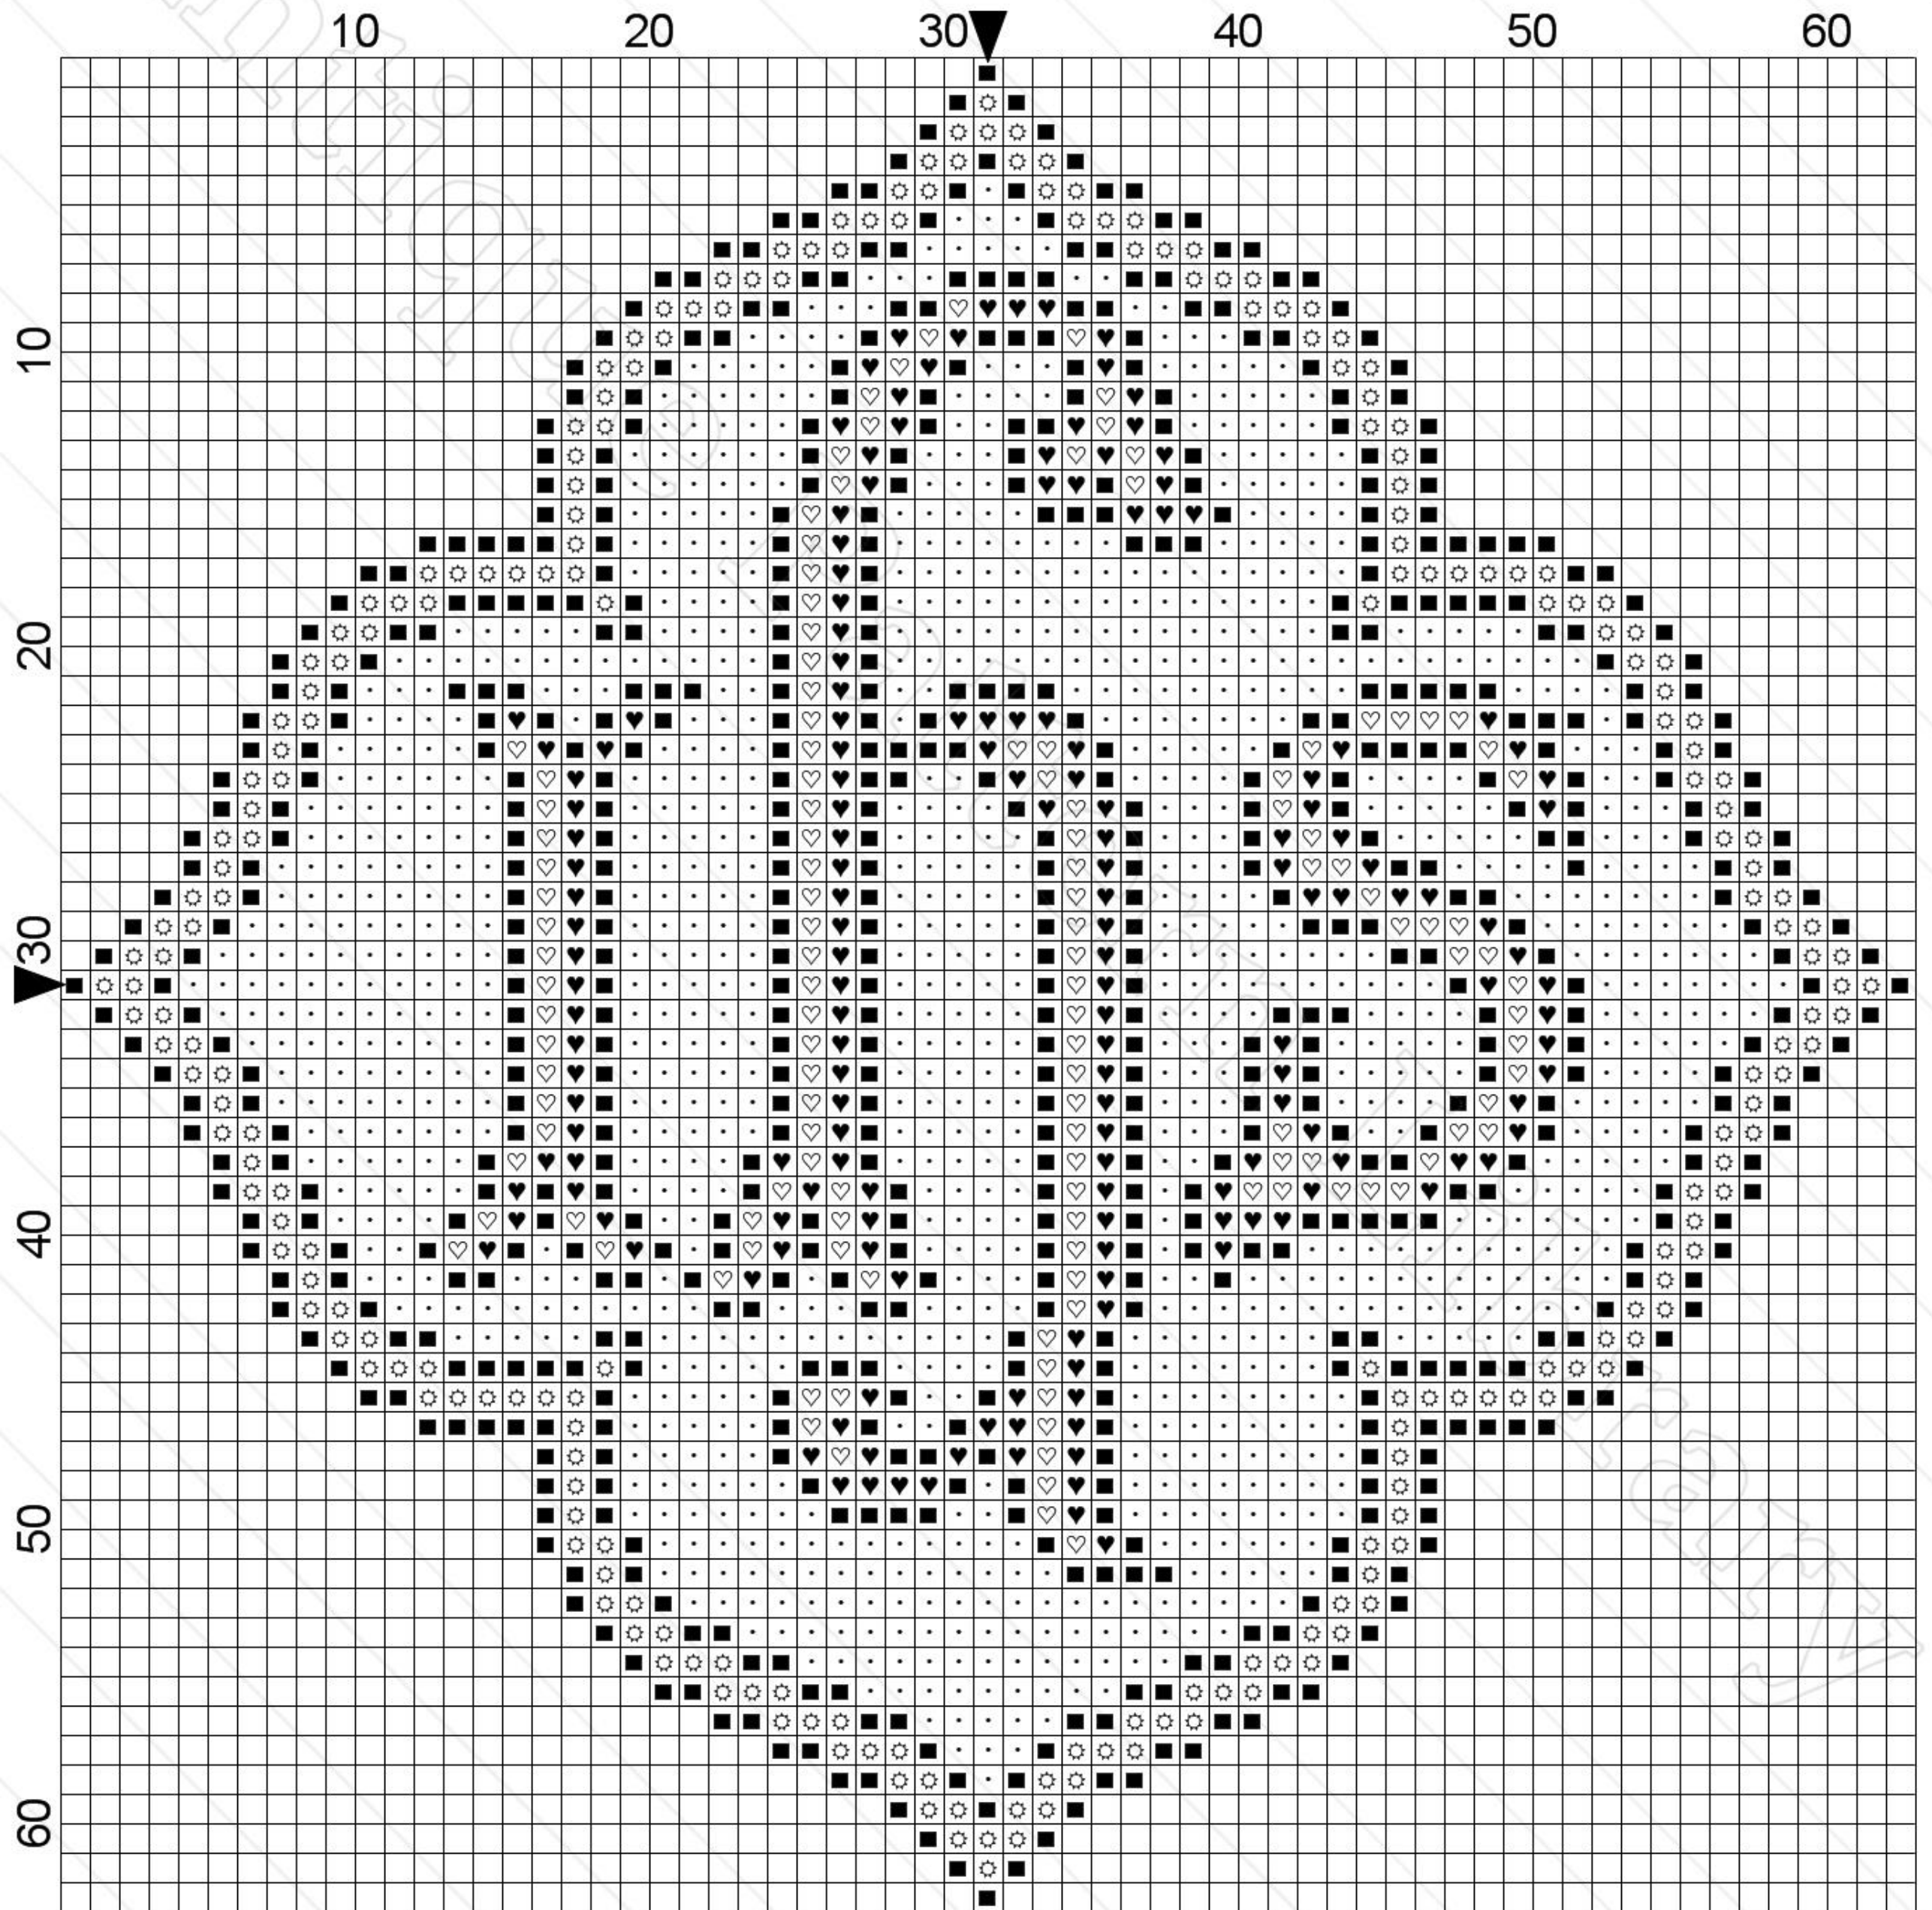

10

20

30 ▼

40

50

60

10

20

▼30

40

50

60

Title: G-CW012 IHS motif in cross-stitch
Author: Antique Pattern Library
Company: New Media Arts, Inc.
Copyright: Creative Commons 4.0 NC SA BY
Free distribution only – NOT FOR SALE
Grid Size: 63W x 63H
Design Area: 11,43 cm x 11,43 cm (63 x 63 stitches)

Legend: Stitches

■	DMC Cotton 801	coffee brown - dk
☼	DMC Cotton 728	golden yellow
♡	DMC Cotton 605	cranberry - vy lt
♥	DMC Cotton 3804	cyclamen pink - dk
•	DMC Cotton 162	blue - ul vy lt