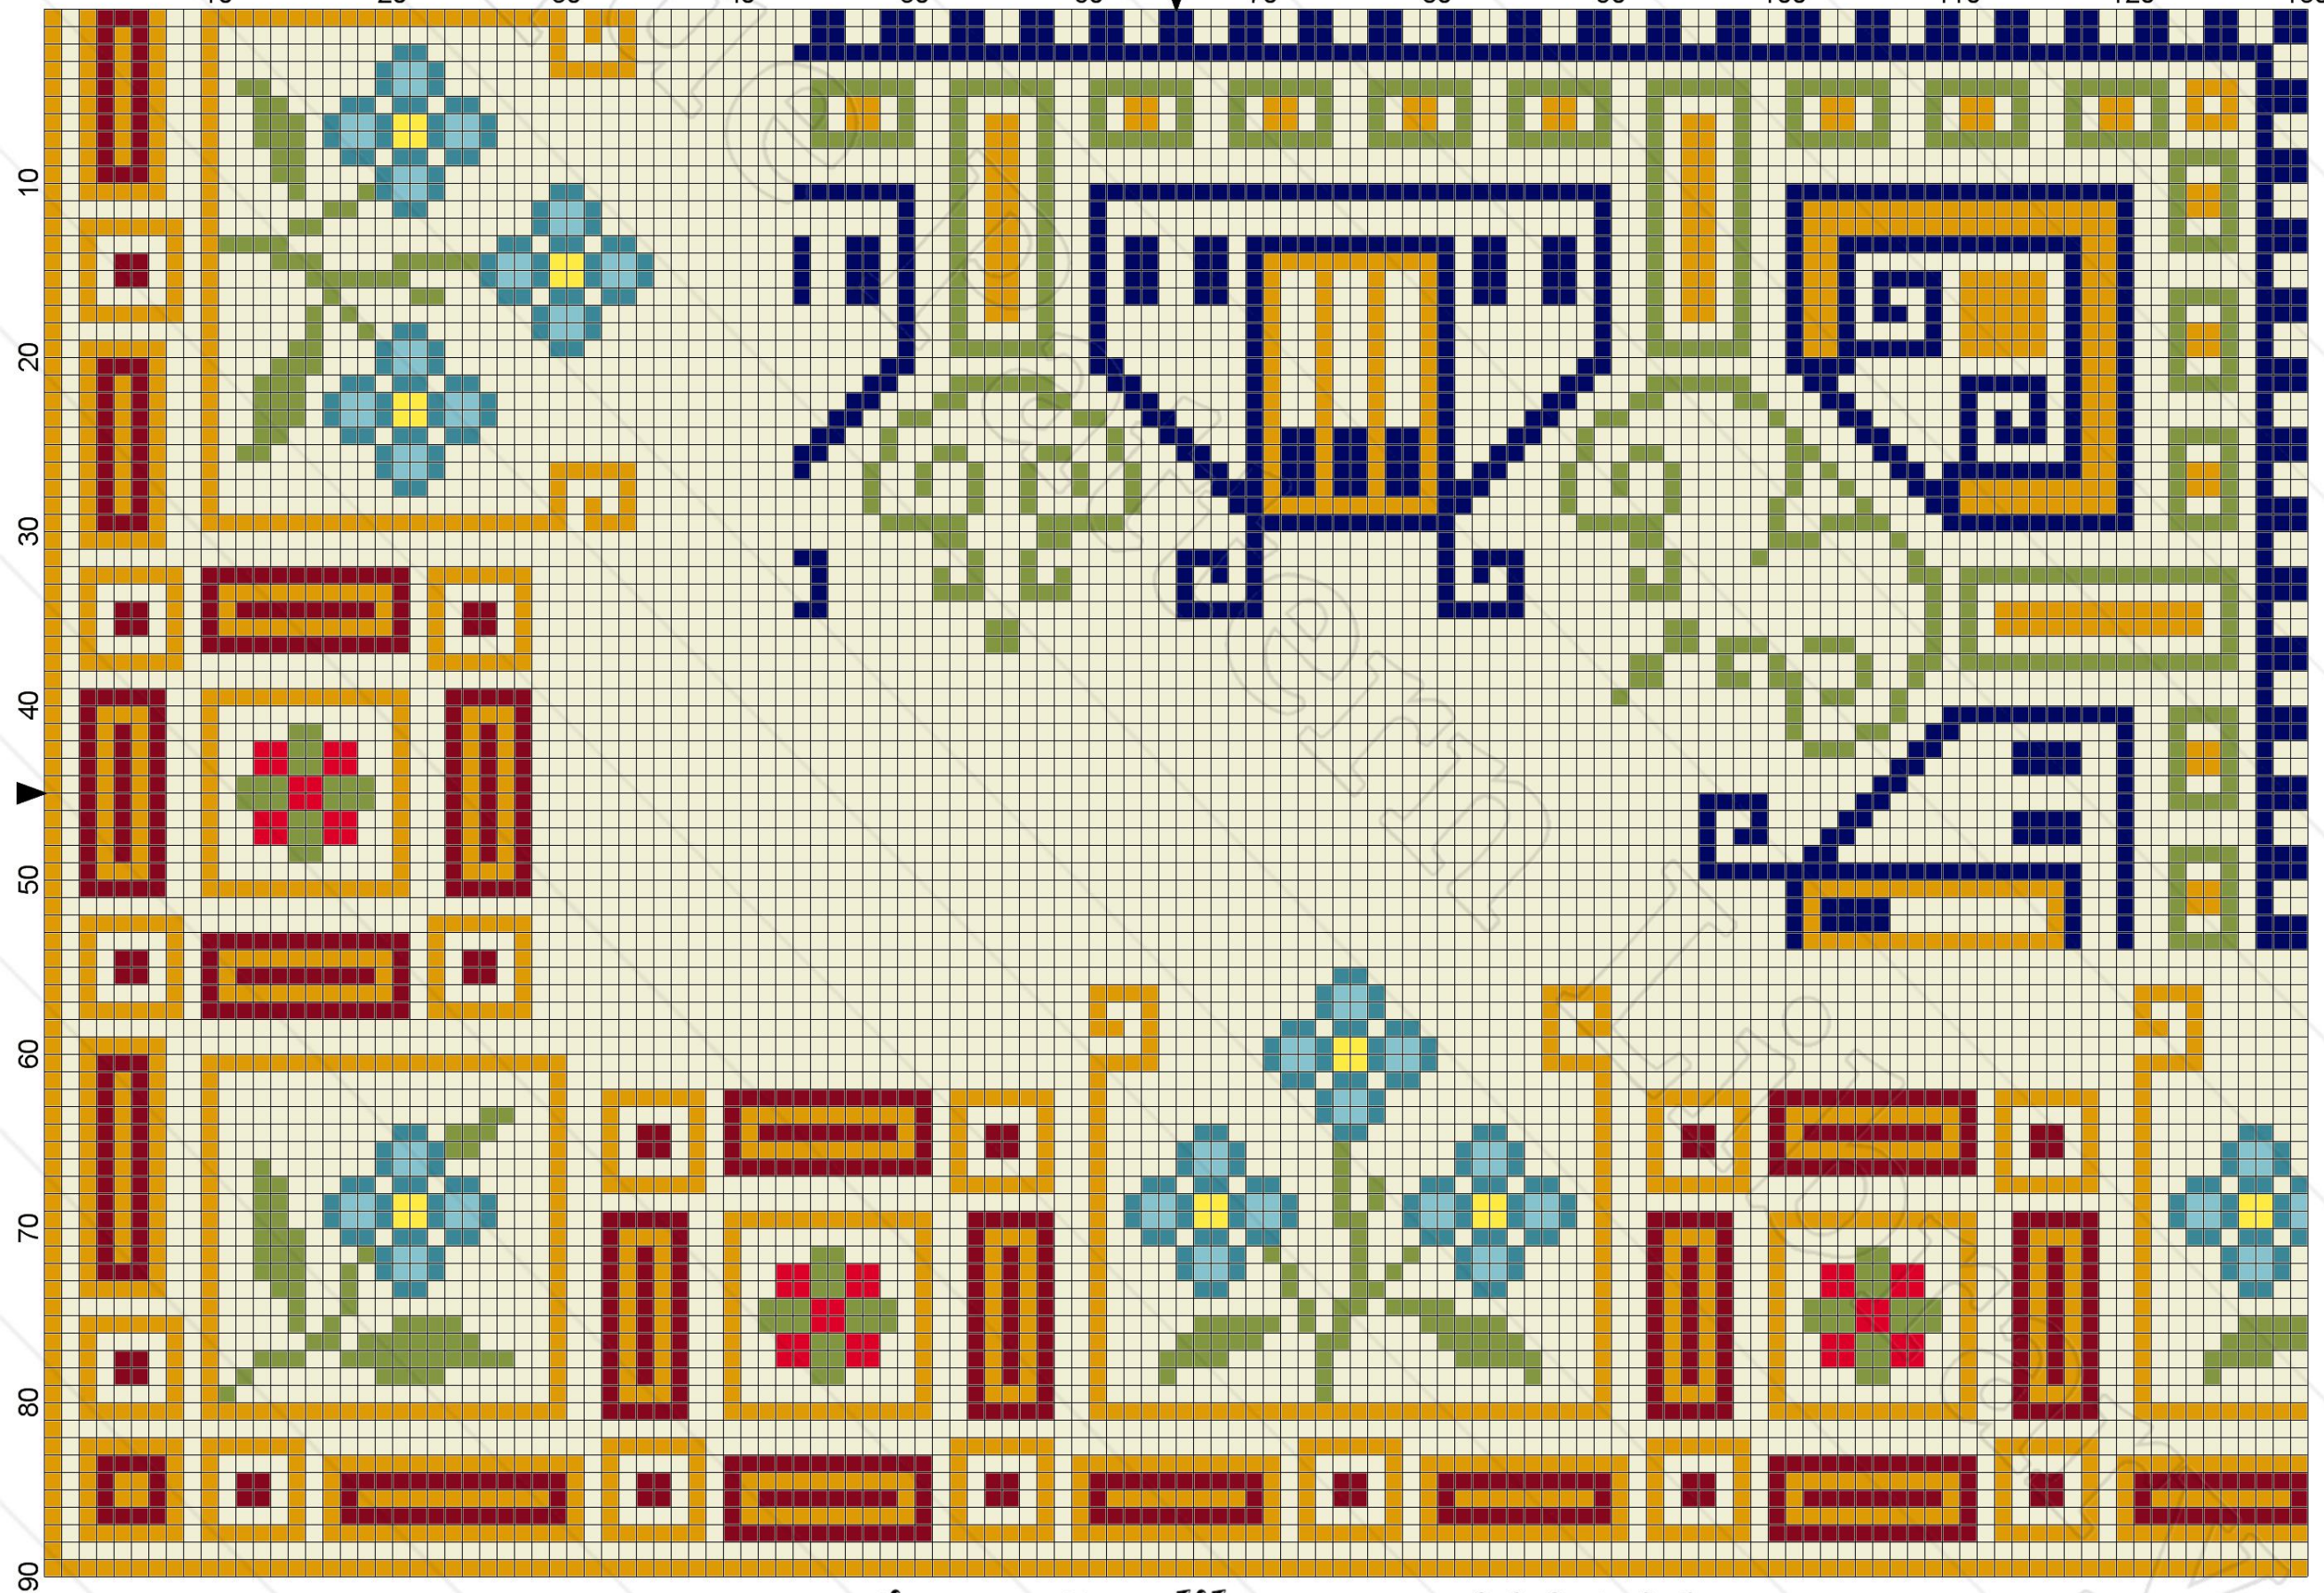

14465

35

34

10 20 30 40 50 60 70 80 90 100 110 120 130

Title: F-IS048 Heinrich Kuehn – 14465 Two Art Deco corner designs
Author: Antique Pattern Library
Company: New Media Arts, Inc.
Copyright: Creative Commons 4.0 NC SA BY
Free distribution only – NOT FOR SALE
Grid Size: 130W x 90H

Legend: Stitches

☼	DMC Cotton 307	lemon
◆	DMC Cotton 820	royal blue - vy dk
⊖	DMC Cotton 666	christmas red - br
●	DMC Cotton 815	garnet - md
⊙	DMC Cotton 783	topaz - md
△	DMC Cotton 469	avocado green
◇	DMC Cotton 598	turquoise - lt
◊	DMC Cotton 3810	turquoise - dk