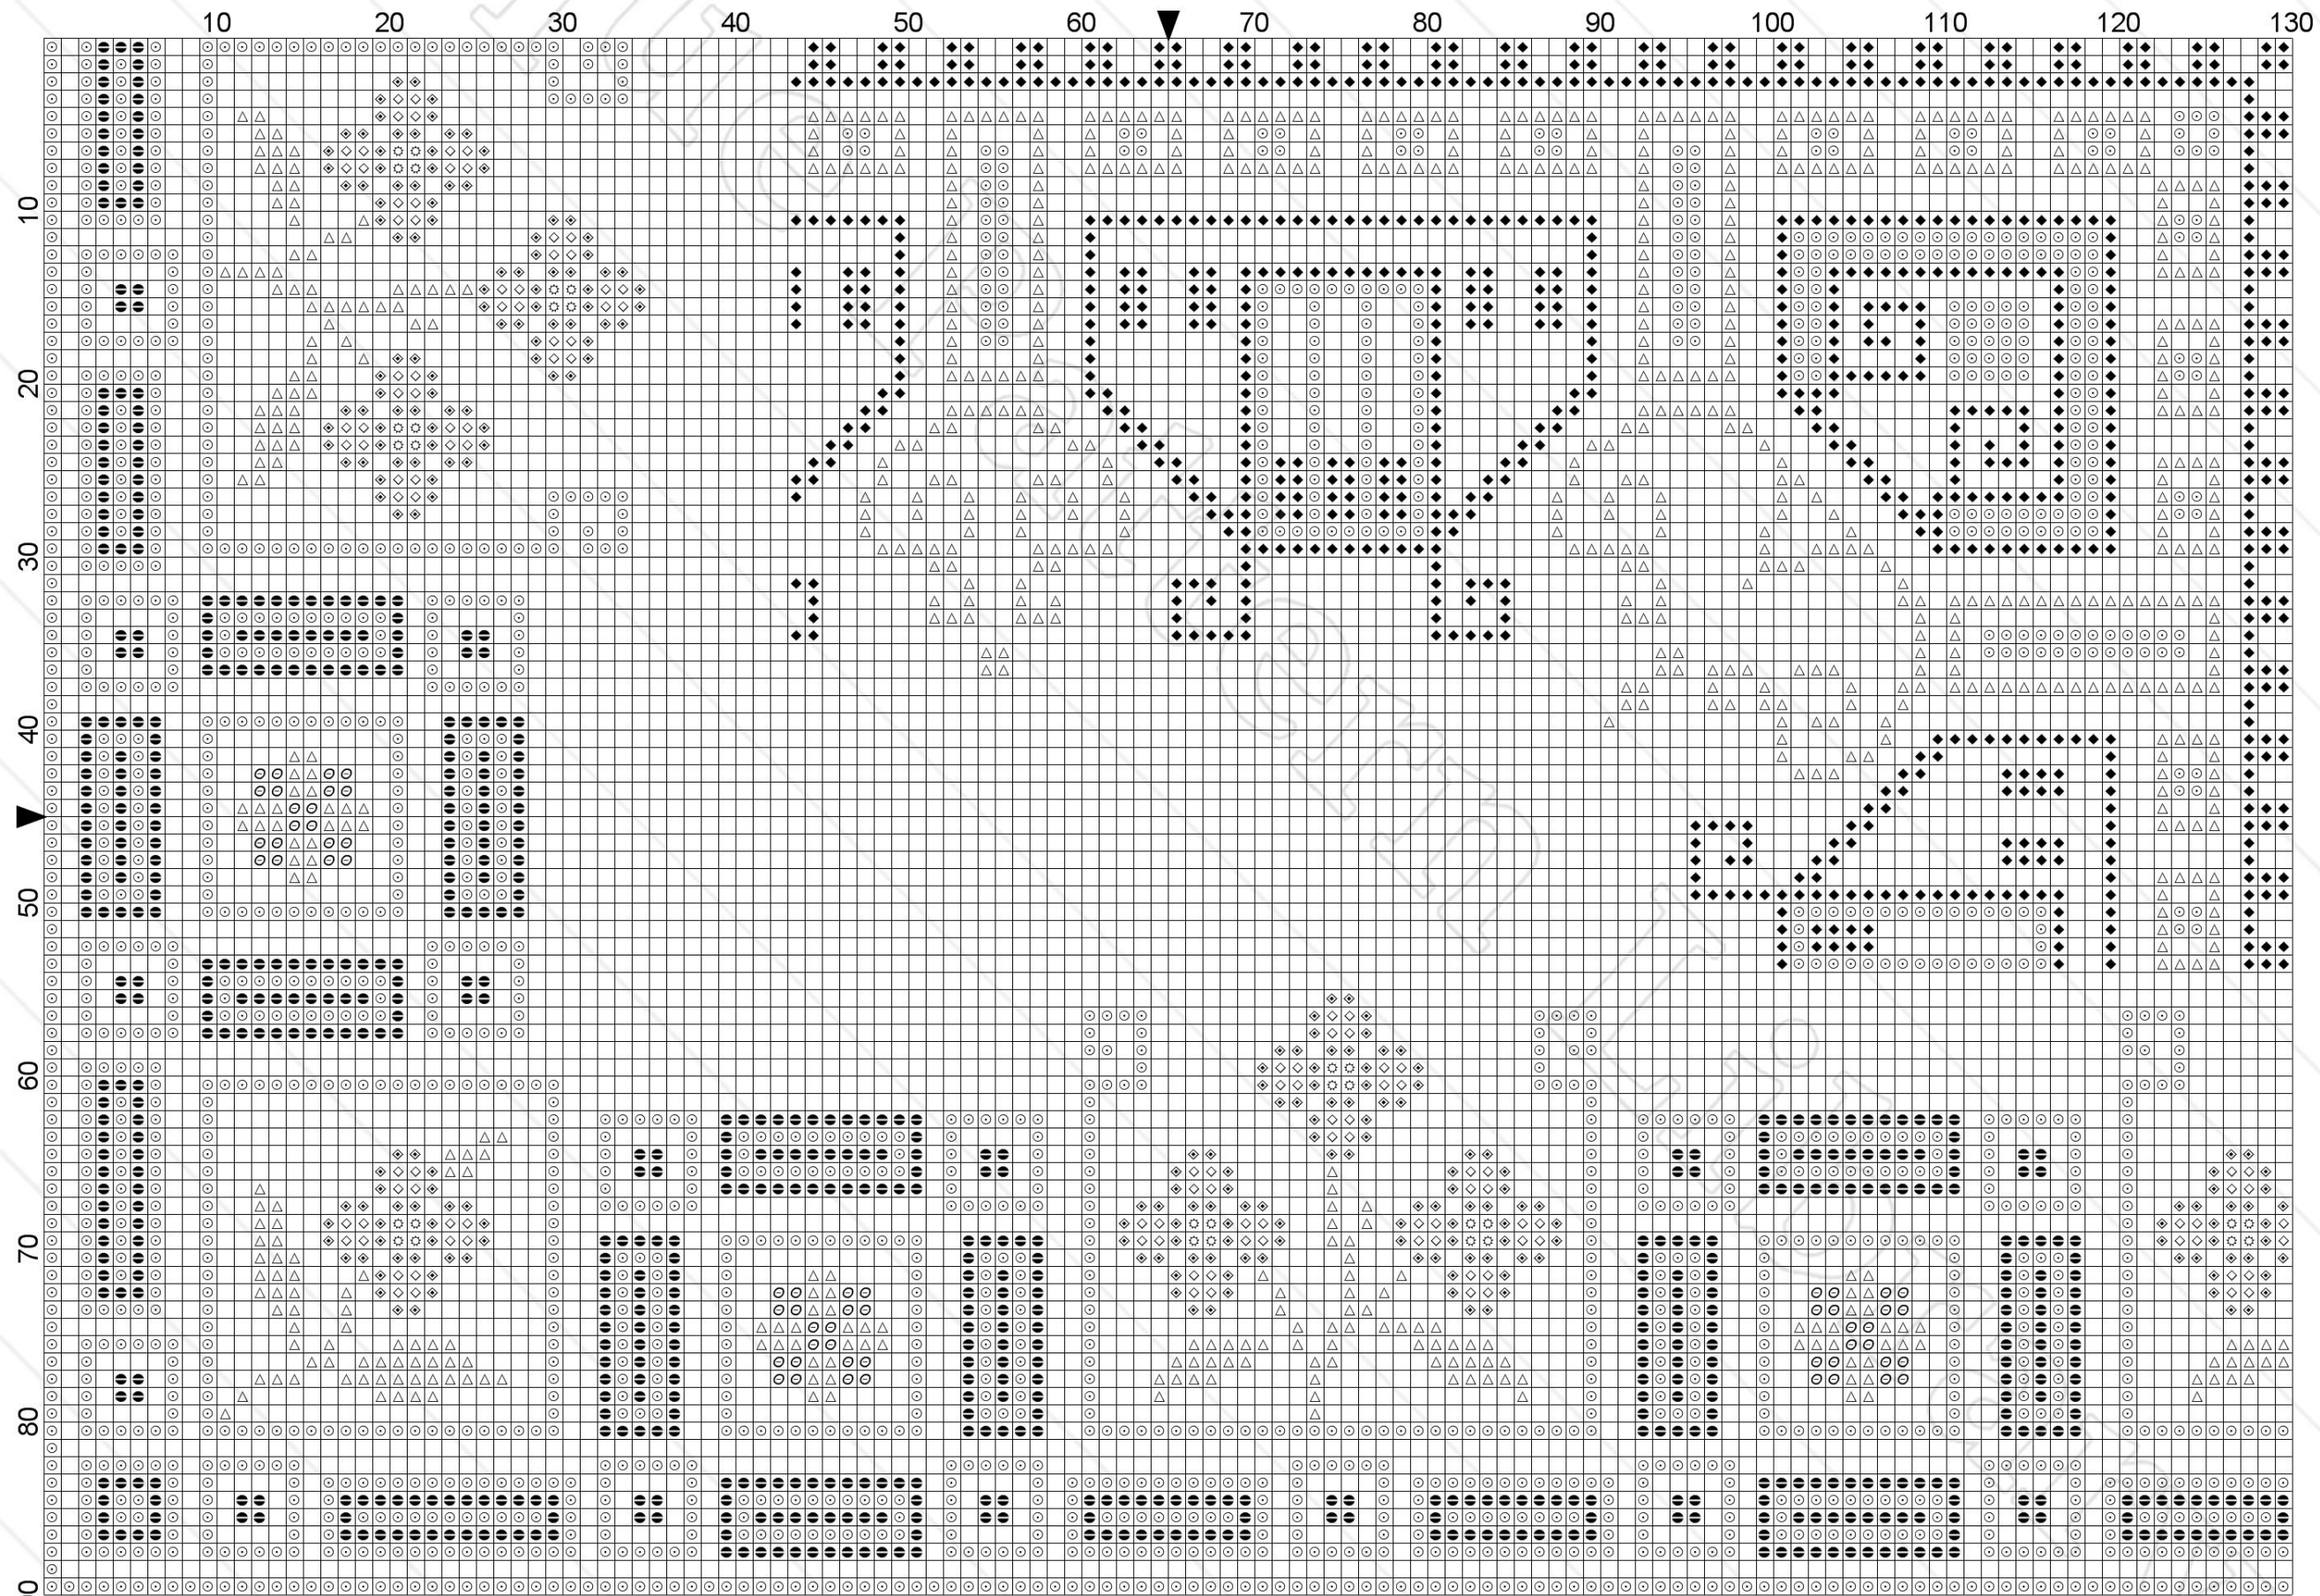

14465

35

34

10 20 30 40 50 60 70 80 90 100 110 120 130

Title: F-IS048 Heinrich Kuehn – 14465 Two Art Deco corner designs
Author: Antique Pattern Library
Company: New Media Arts, Inc.
Copyright: Creative Commons 4.0 NC SA BY
Free distribution only – NOT FOR SALE
Grid Size: 130W x 90H

Legend: Stitches

☼	DMC Cotton 307	lemon
◆	DMC Cotton 820	royal blue - vy dk
⊖	DMC Cotton 666	christmas red - br
●	DMC Cotton 815	garnet - md
⊙	DMC Cotton 783	topaz - md
△	DMC Cotton 469	avocado green
◇	DMC Cotton 598	turquoise - lt
◊	DMC Cotton 3810	turquoise - dk