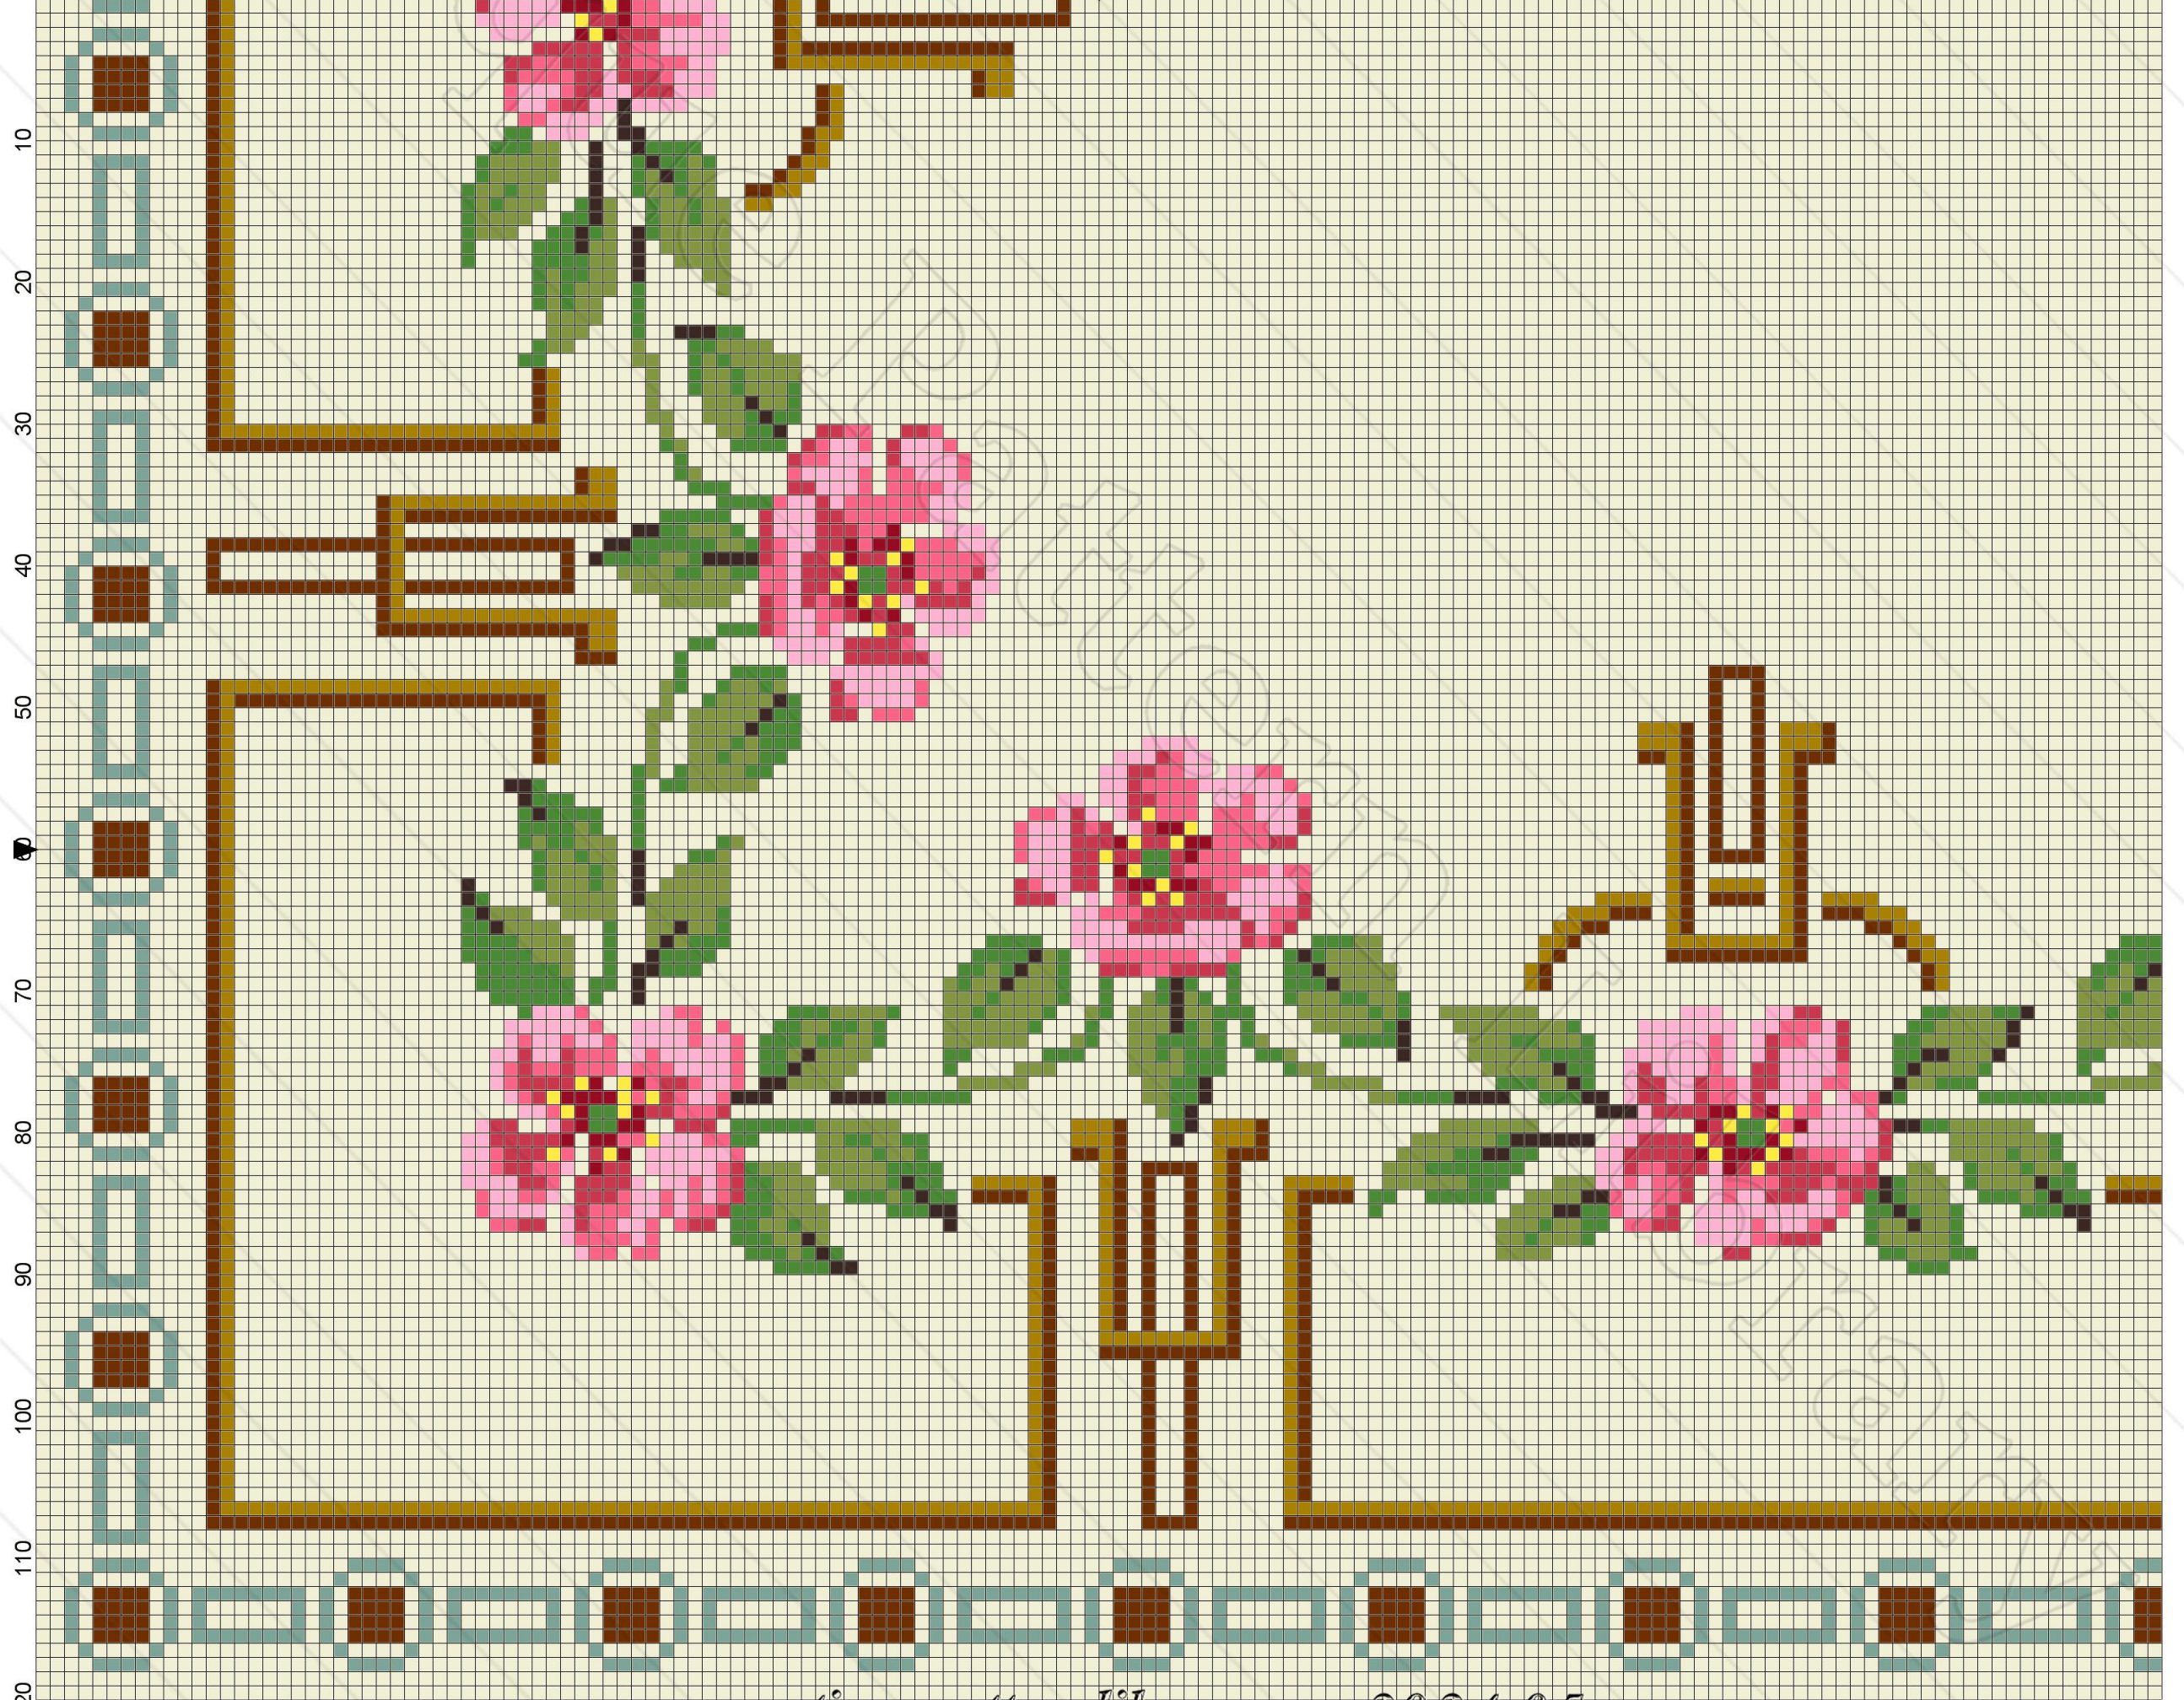

10 20 30 40 50 60 70 80 90 100 110 120 130 140 150

10 20 30 40 50 60 70 80 90 100 110 120 130 140 150

Title: F-IS037 Heinrich Kuehn 1038 – Rose Corner
Author: Antique Pattern Library
Company: New Media Arts, Inc.
Copyright: Creative Commons 4.0 NC SA BY
Free distribution only – NOT FOR SALE
Grid Size: 150W x 120H
Design Area: 26,85 cm x 21,41 cm (148 x 118 stitches)

Legend: Stitches

●	DMC Cotton 816	garnet
♥	DMC Cotton 309	rose - dp
⊖	DMC Cotton 956	geranium
♡	DMC Cotton 3609	plum - ul lt
△	DMC Cotton 469	avocado green
▲	DMC Cotton 3346	hunter green
▲	DMC Cotton 3371	black brown
✱	DMC Cotton 3829	old gold - vy dk
└	DMC Cotton 300	mahogany - vy dk
●	DMC Cotton 926	gray green - md
○	DMC Cotton 307	lemon