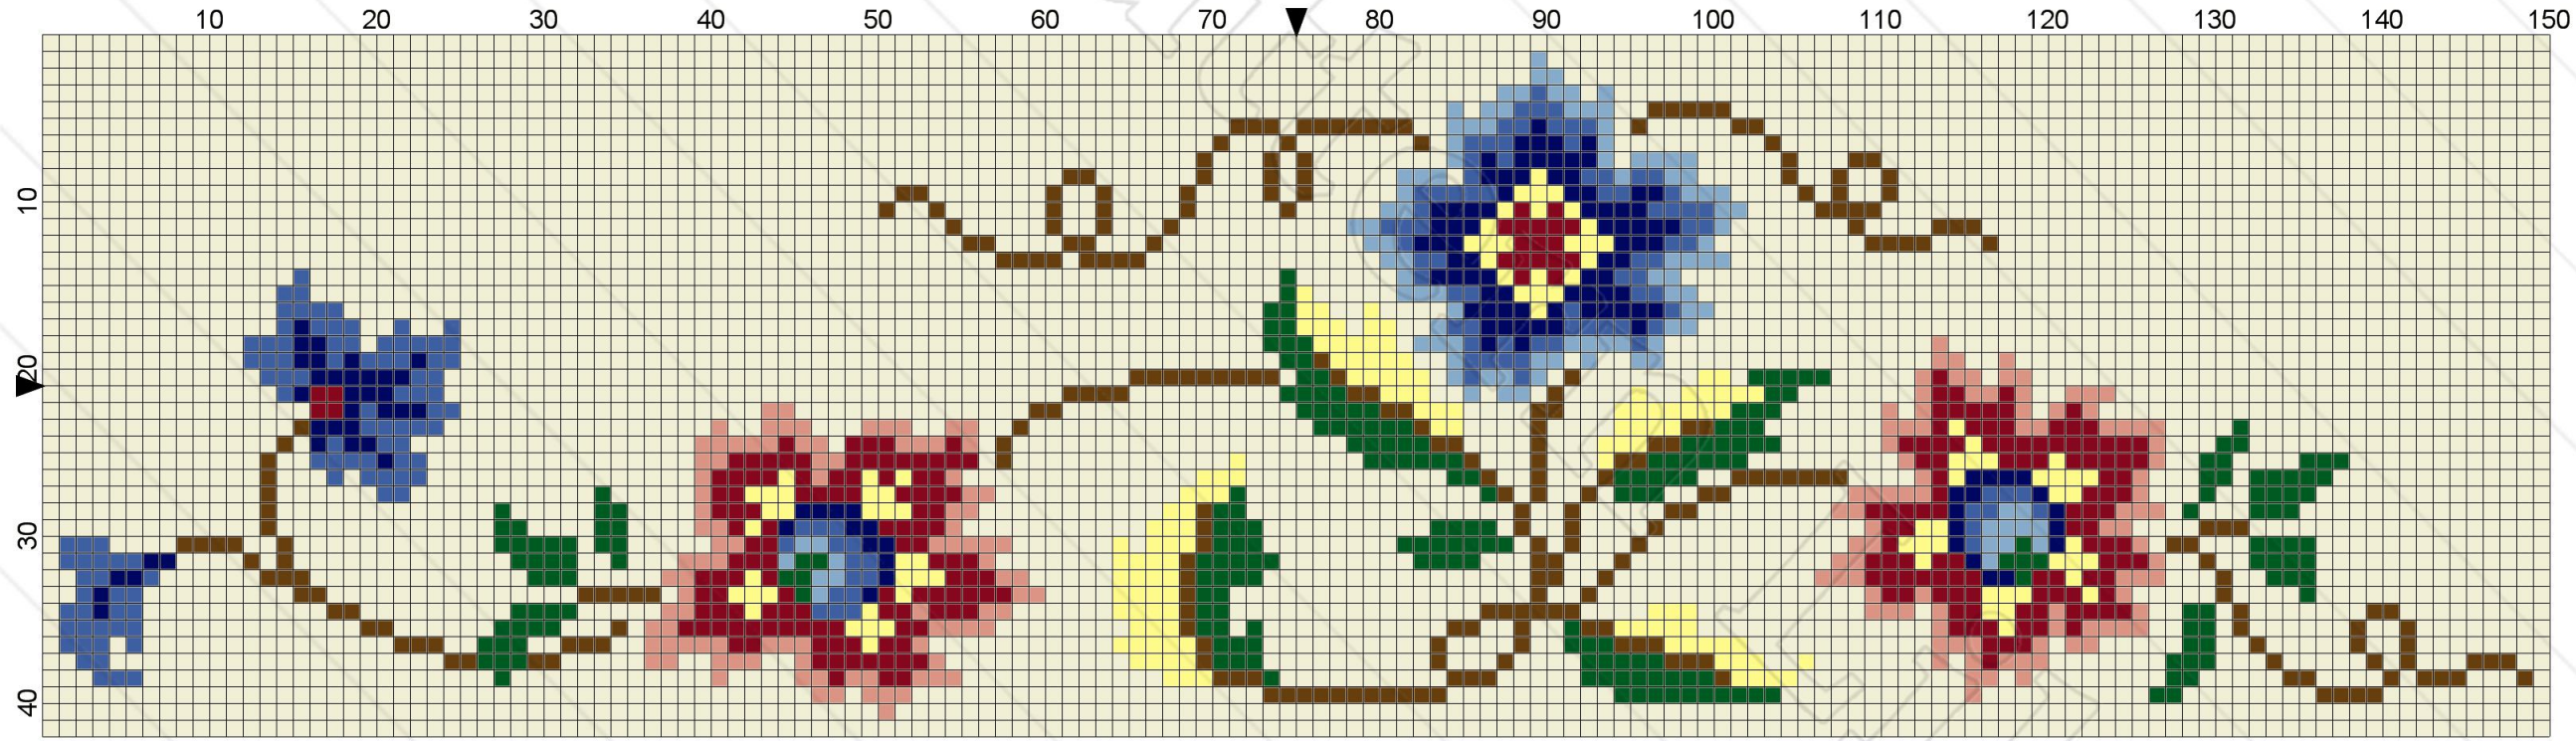

75

1045 B

Creative Commons 4.0 NC SA BY FREE DISTRIBUTION ONLY - NOT FOR SALE

www.antiquepatternlibrary.org 2024.01

Creative Commons 4.0 NC SA BY FREE DISTRIBUTION ONLY - NOT FOR SALE

Title: F-IS032 - Floral design 1045B
Author: Antique Pattern Library
Company: New Media Arts, Inc.
Copyright: Creative Commons 4.0 NC SA BY
Free distribution only – NOT FOR SALE
Grid Size: 150W x 42H
Design Area: 26,85 cm x 7,26 cm (148 x 40 stitches)

Legend: Stitches

☼	DMC Cotton 445	lemon - lt
◇	DMC Cotton 699	christmas green
▣	DMC Cotton 801	coffee brown - dk
▲	DMC Cotton 820	royal blue - vy dk
♡	DMC Cotton 3778	terra cotta - lt
⤴	DMC Cotton 798	delft blue - dk
△	DMC Cotton 809	delft blue
♥	DMC Cotton 815	garnet - md