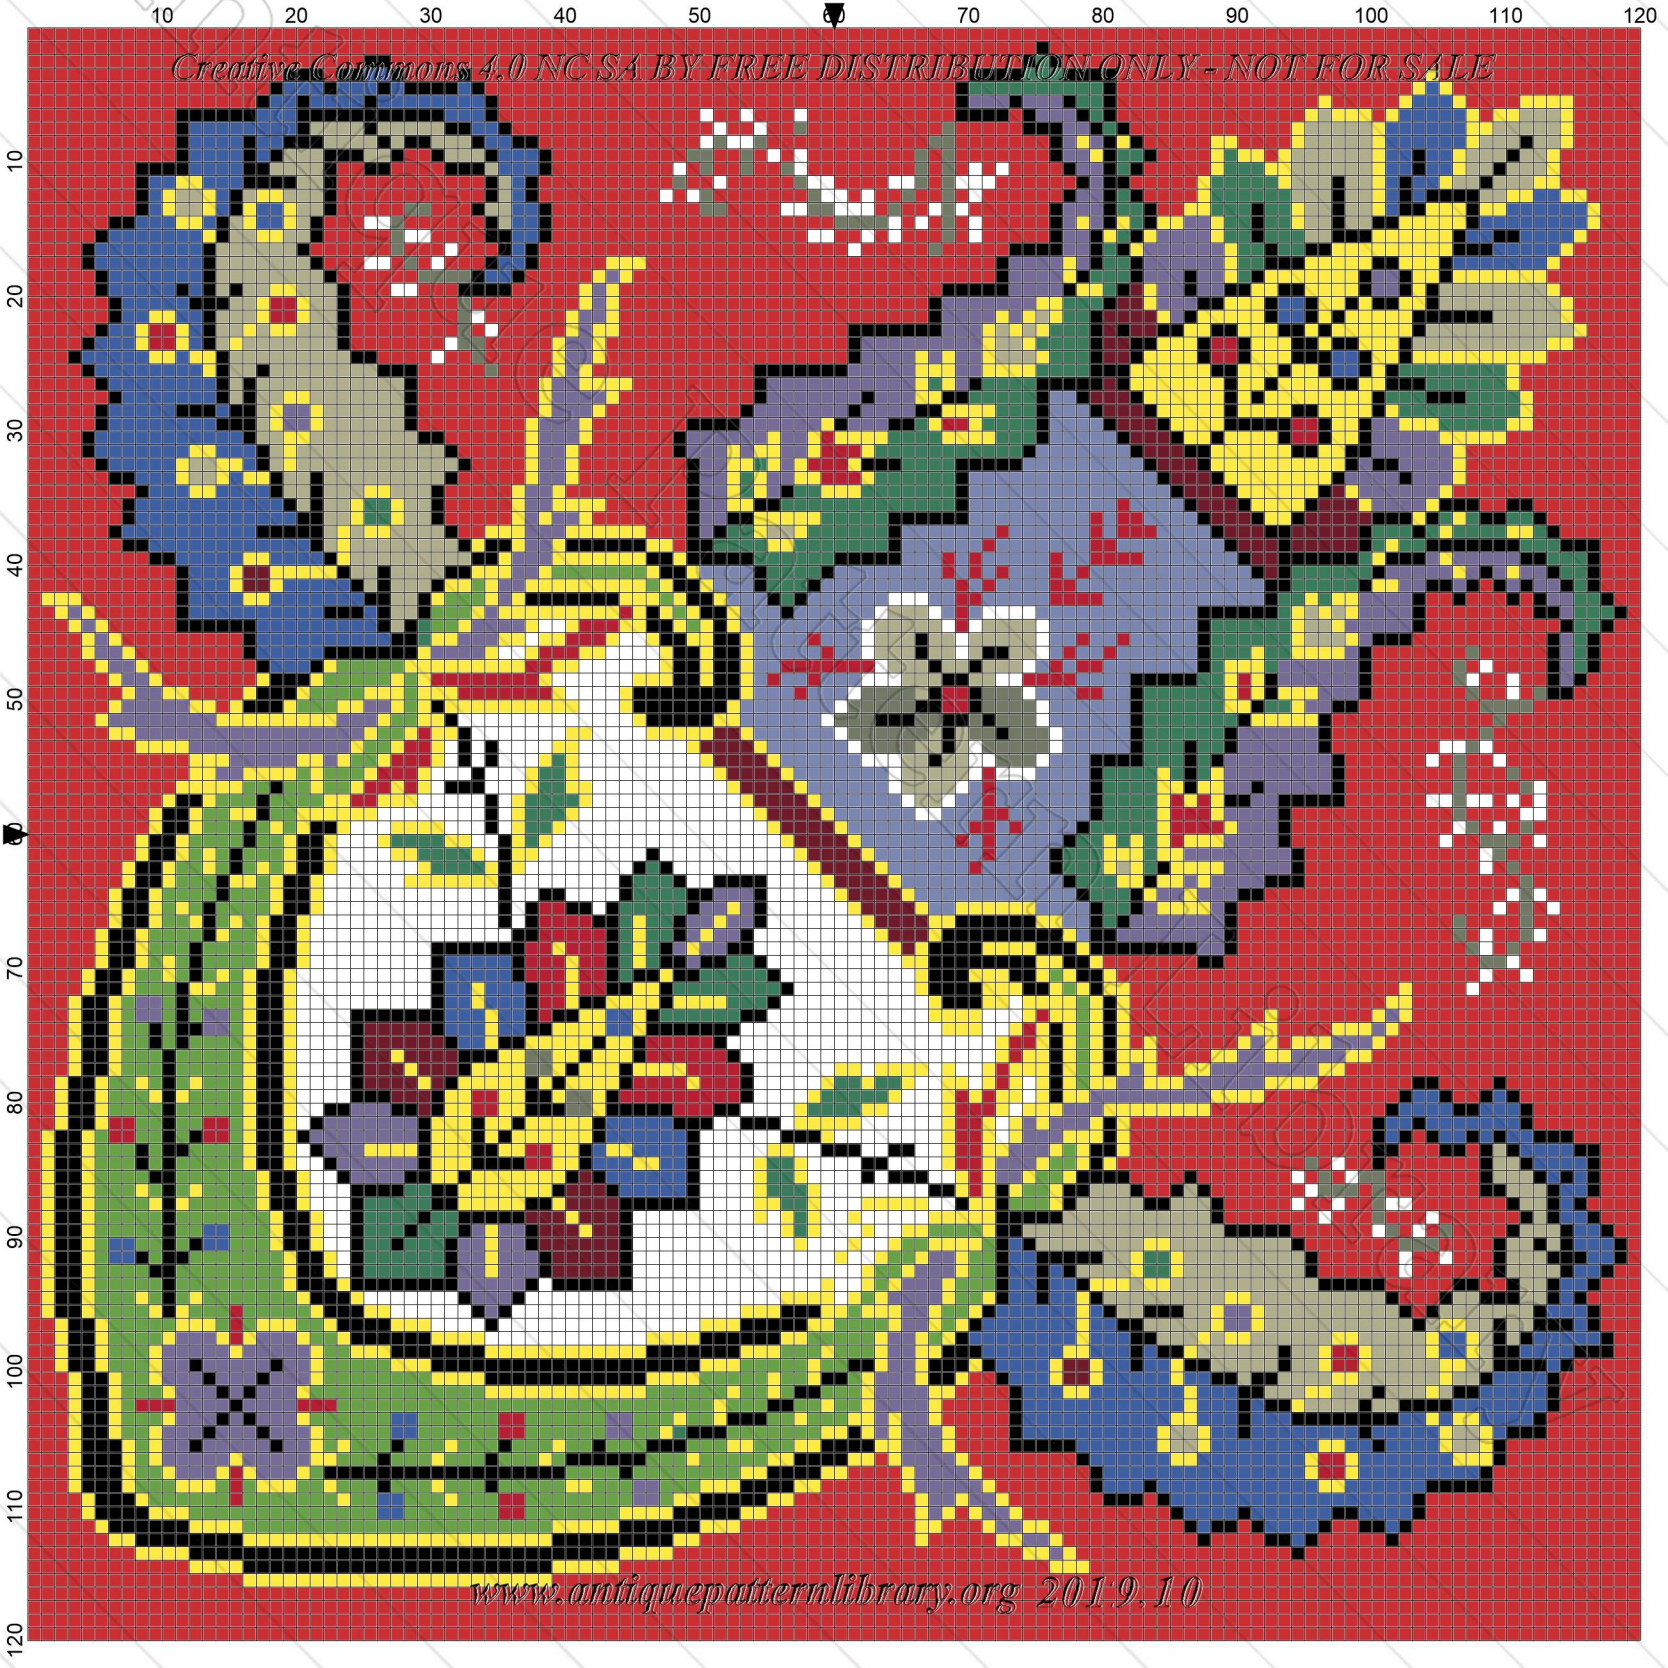

MODES VRAIES.

Creative Commons 4.0 NC SA BY FREE DISTRIBUTION ONLY - NOT FOR SALE

Creative Commons 4.0 NC SA BY FREE DISTRIBUTION ONLY - NOT FOR SALE

www.antiquepatternlibrary.org 2019.10

Title: C-MF025 Modes Vraies – Large boteh on red background
Author: Antique Pattern Library
Company: New Media Arts Inc
Copyright: Creative Commons 4.0 NC SA BY
Free distribution only – NOT FOR SALE
Grid Size: 120W x 120H
Design Area: 8,57" x 8,57" (120 x 120 stitches)

Legend: Stitches

■	DMC Cotton 310	black
✧	DMC Cotton White	white
⊙	DMC Cotton 307	lemon
❖	DMC Cotton 304	christmas red - md
▲	DMC Cotton 798	delft blue - dk
Ω	DMC Cotton 3023	brown gray - lt
⊗	DMC Cotton 793	cornflower blue - md
⊗	DMC Cotton 646	beaver gray - dk
☆	DMC Cotton 3746	blue violet - dk
▲	DMC Cotton 3815	celadon green - dk
⋈	DMC Cotton 988	forest green - md
✕	DMC Cotton 902	garnet - vy dk
•	DMC Cotton 349	coral - dk