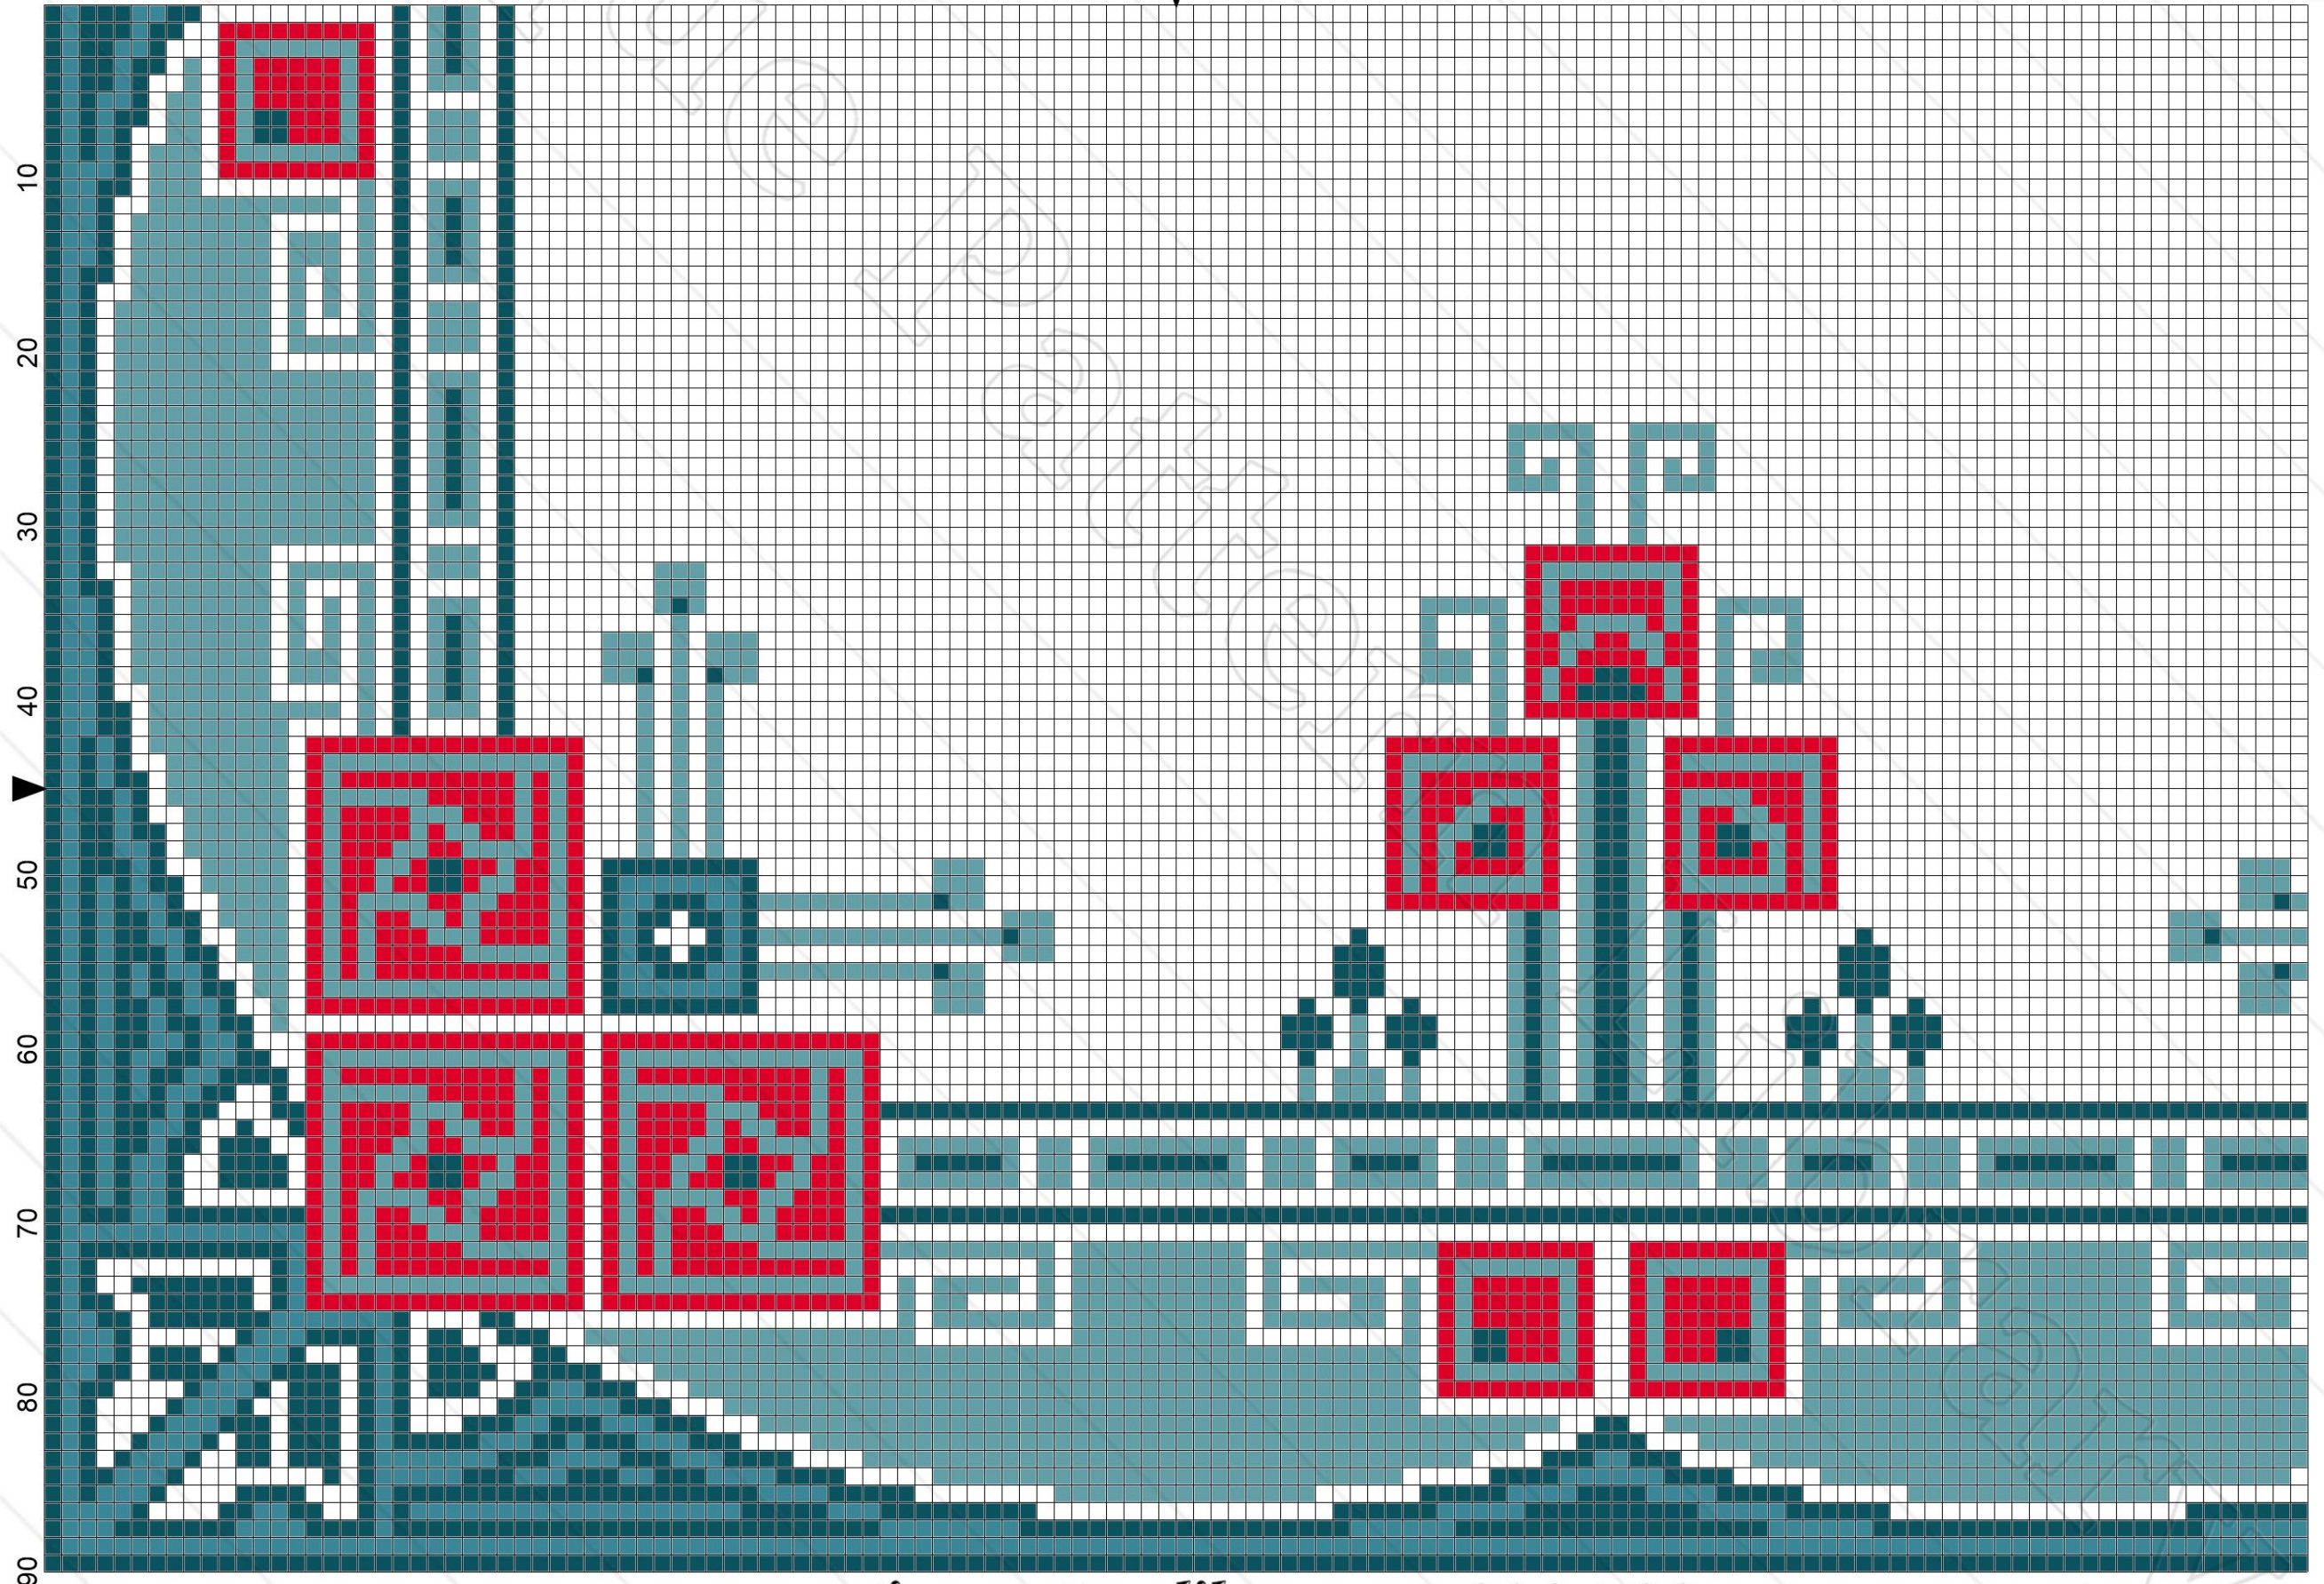

Deponirt.

10 20 30 40 50 60 70 80 90 100 110 120 130

10 20 30 40 50 60 70 80 90 100 110 120 130

10
20
30
40
50
60
70
80
90

Title: B-VP021 [Heinrich Kuehn] – Art Deco corner
Author: Antique Pattern Library
Company: New Media Arts, Inc.
Copyright: Creative Commons 4.0 NC SA BY
Free distribution only – NOT FOR SALE
Grid Size: 130W x 90H
Design Area: 9.29" x 6.43" (130 x 90 stitches)

Legend: Stitches

❖	DMC Cotton 666	christmas red - br
☐	DMC Cotton 807	peacock blue
◀	DMC Cotton 3808	turquoise - ul vy dk
⌘	DMC Cotton 3810	turquoise - dk