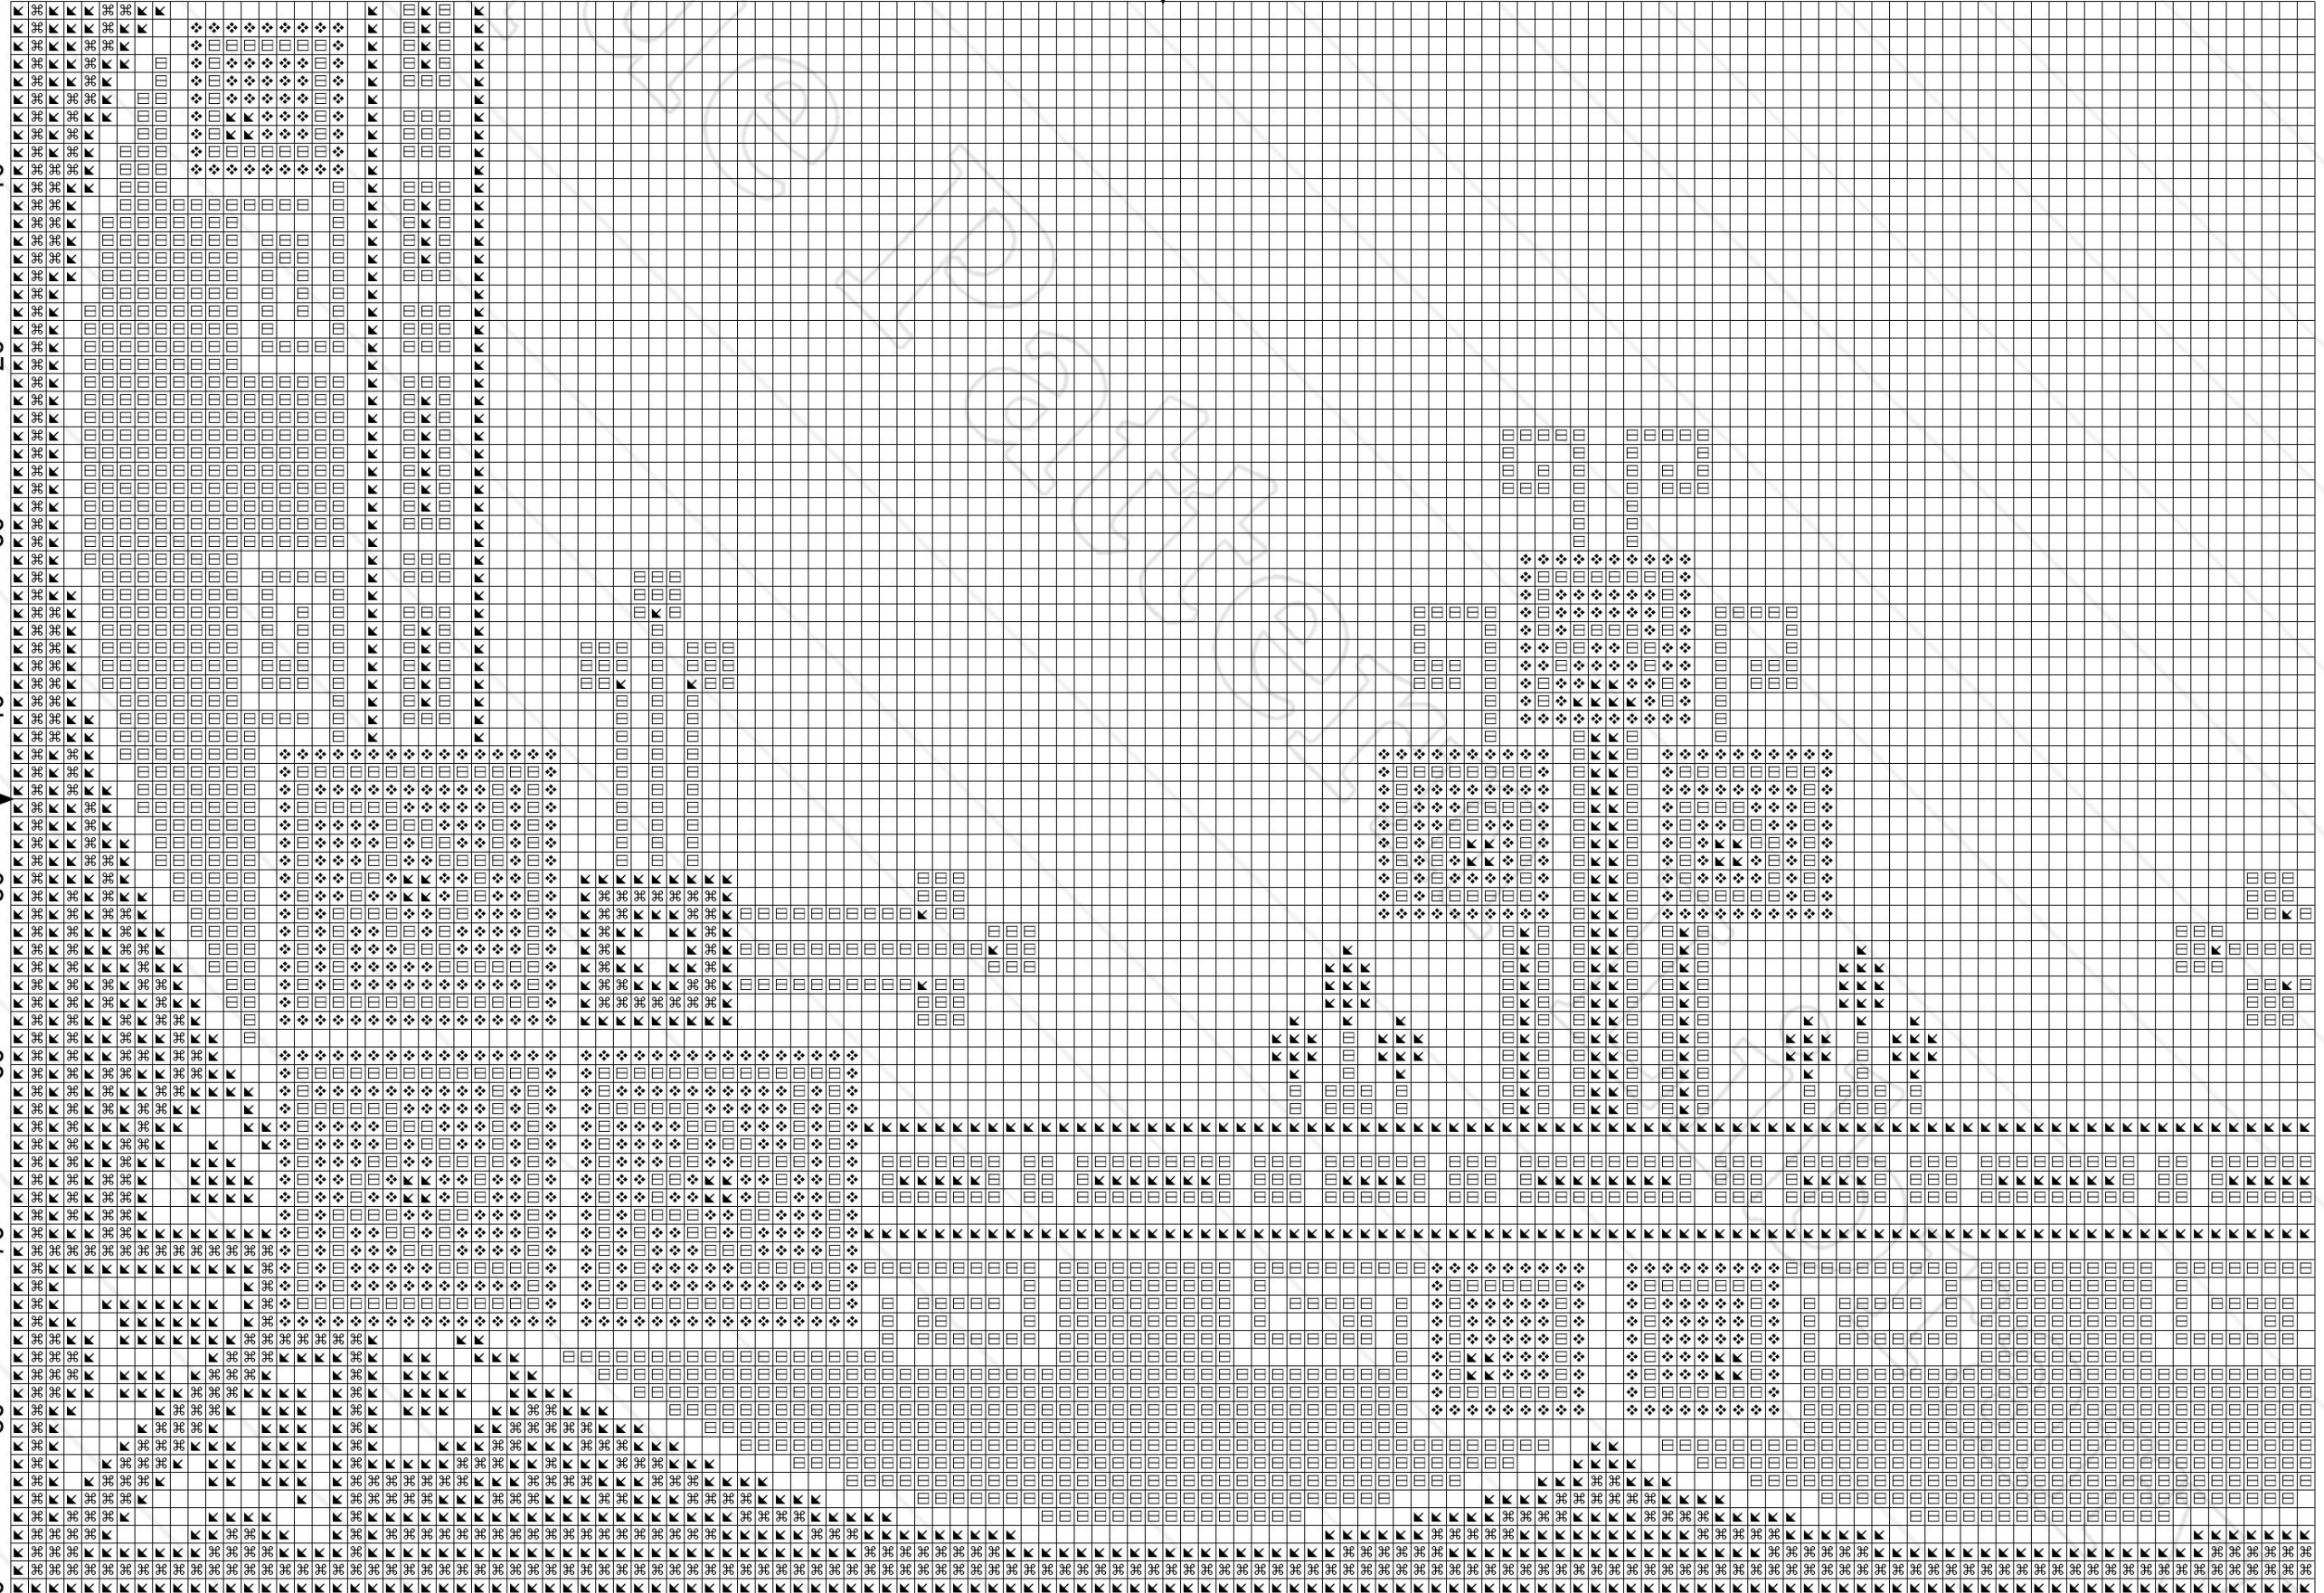

Deponirt.

10 20 30 40 50 60 70 80 90 100 110 120 130

10 20 30 40 50 60 70 80 90 100 110 120 130

10
20
30
40
50
60
70
80
90

Title: B-VP021 [Heinrich Kuehn] – Art Deco corner
Author: Antique Pattern Library
Company: New Media Arts, Inc.
Copyright: Creative Commons 4.0 NC SA BY
Free distribution only – NOT FOR SALE
Grid Size: 130W x 90H
Design Area: 9.29" x 6.43" (130 x 90 stitches)

Legend: Stitches

❖	DMC Cotton 666	christmas red - br
☐	DMC Cotton 807	peacock blue
◀	DMC Cotton 3808	turquoise - ul vy dk
⌘	DMC Cotton 3810	turquoise - dk