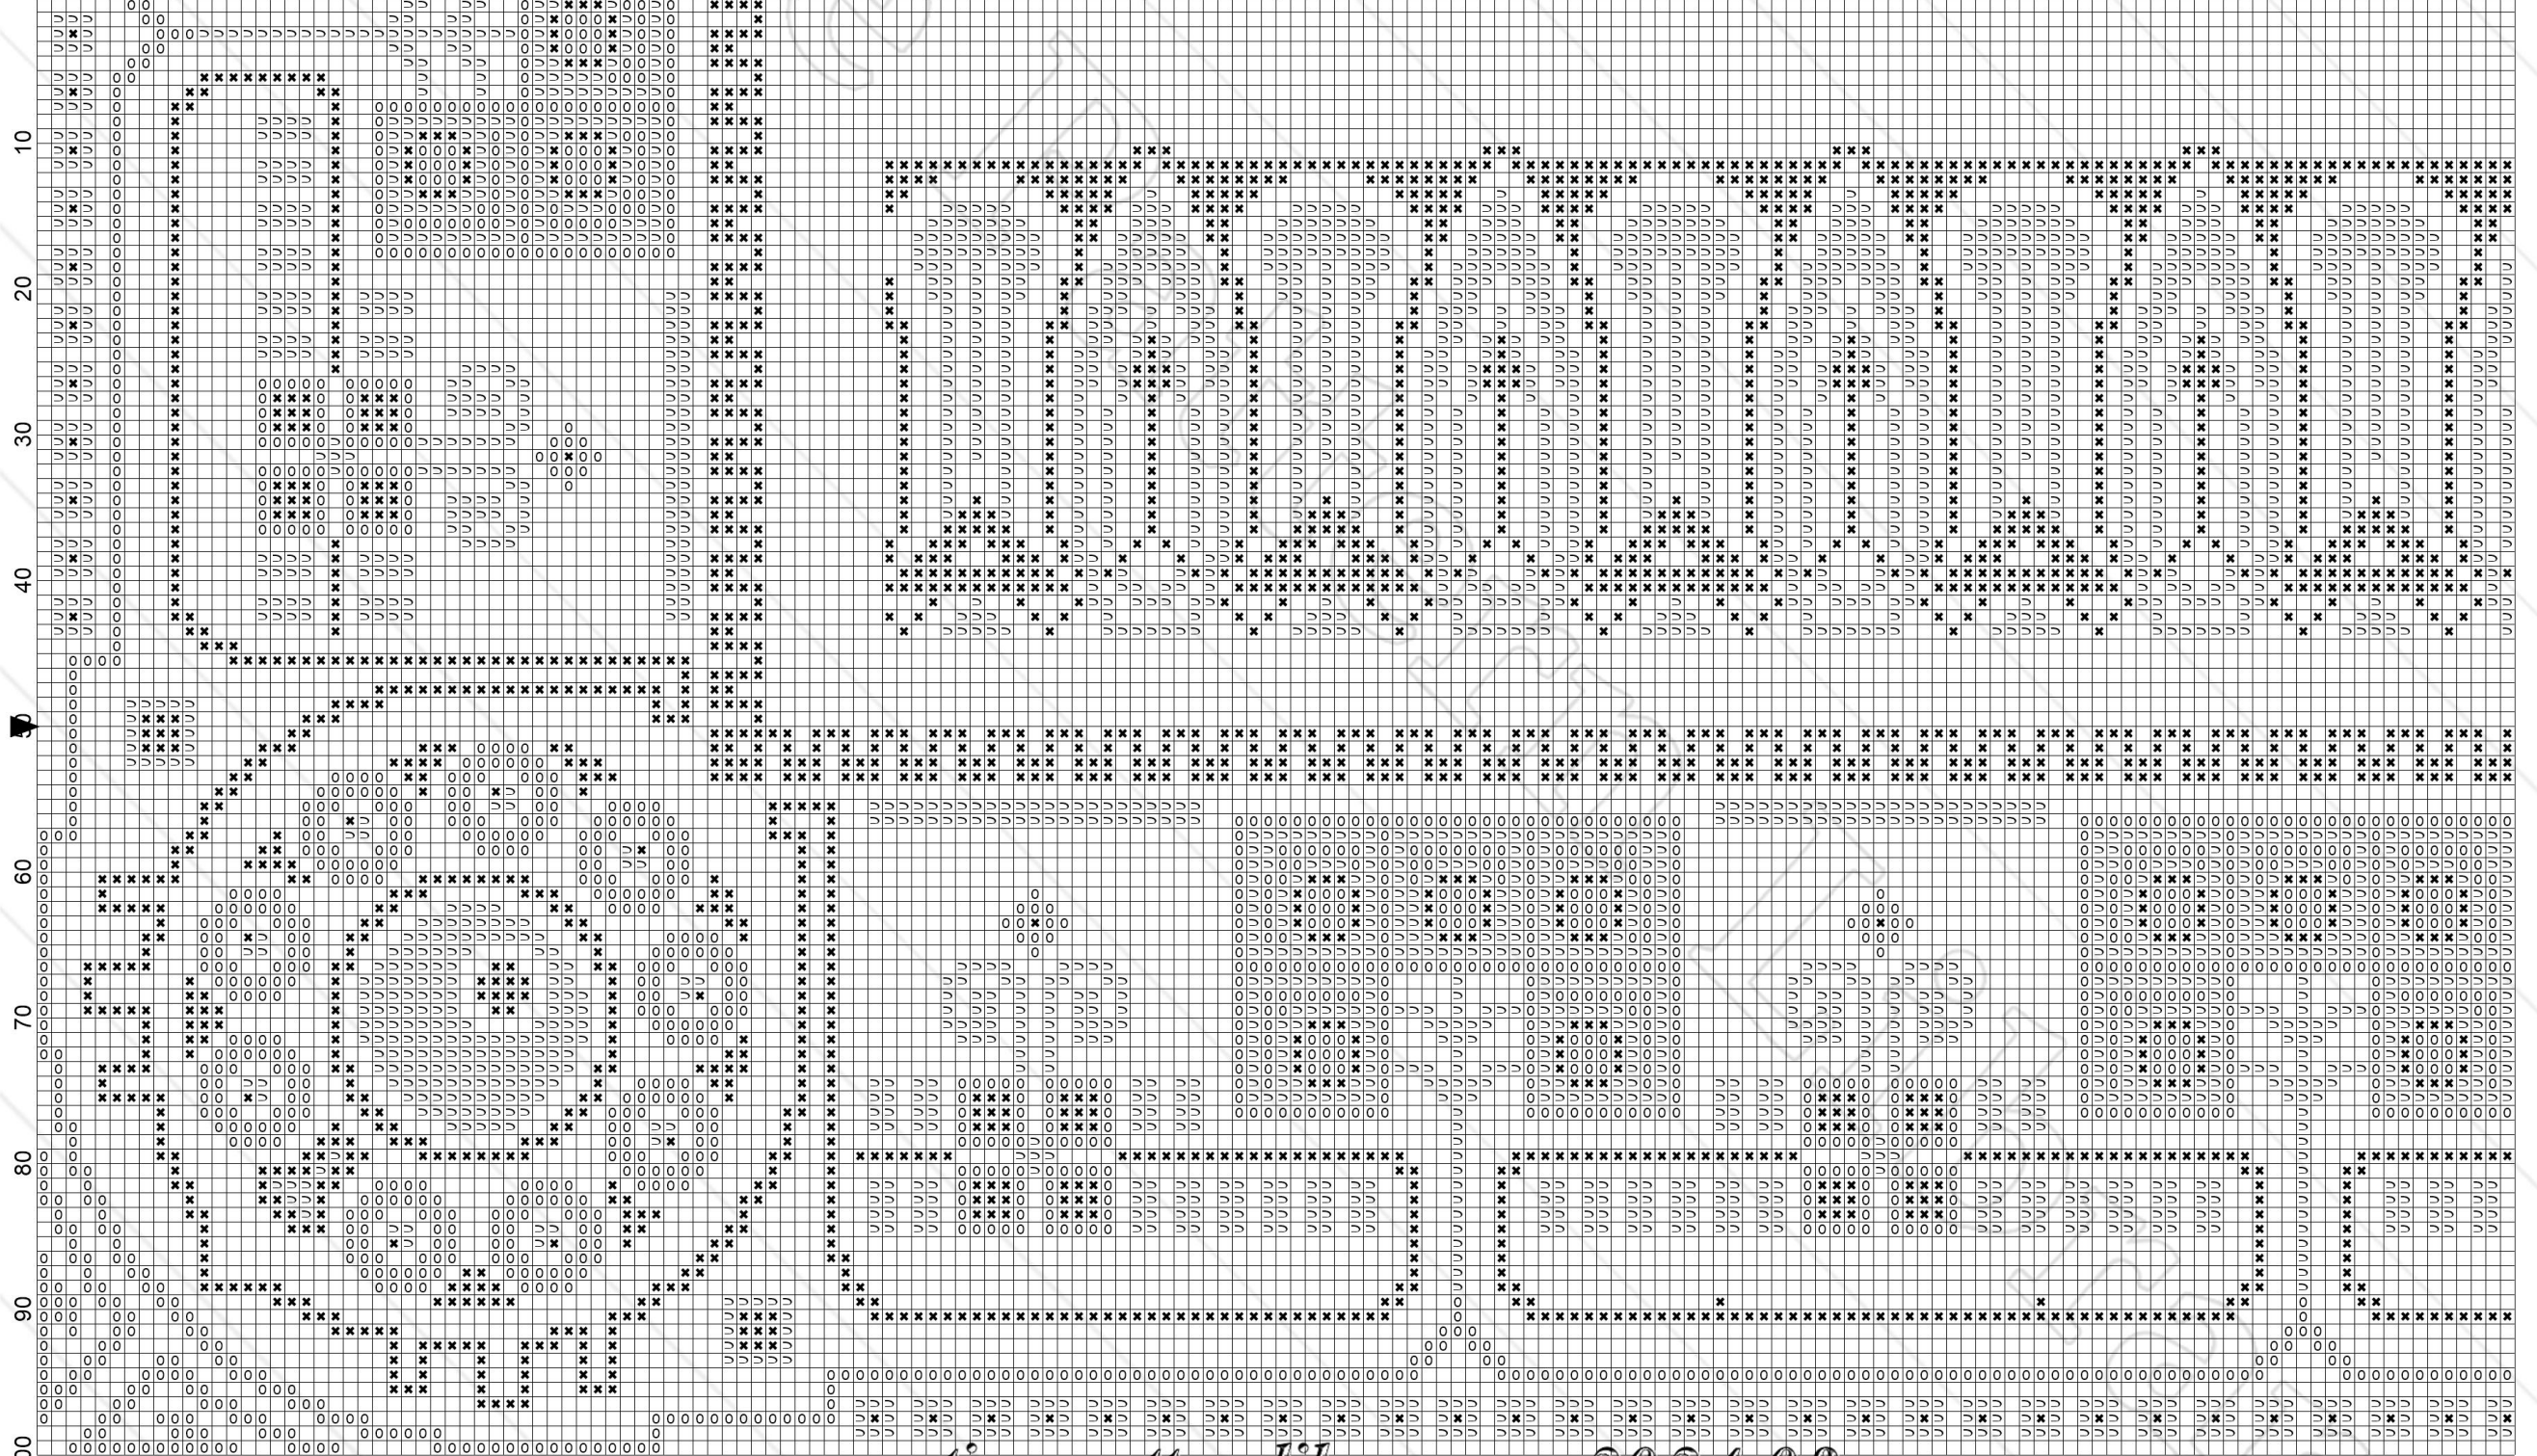

10 20 30 40 50 60 70 80 90 100 110 120 130 140 150 160 170

10 20 30 40 50 60 70 80 90 100 110 120 130 140 150 160 170

**Title:** B-VP020 [Heinrich Kuehn] – Art Deco corner and border  
**Author:** Antique Pattern Library  
**Company:** New Media Arts, Inc.  
**Copyright:** Creative Commons 4.0 NC SA BY  
Free distribution only – NOT FOR SALE  
**Grid Size:** 170W x 100H  
**Design Area:** 12.14" x 7.14" (170 x 100 stitches)

**Legend: Stitches**

▷	DMC Cotton 906	parrot green - md
✕	DMC Cotton 797	royal blue
0	DMC Cotton 606	burnt orange-red