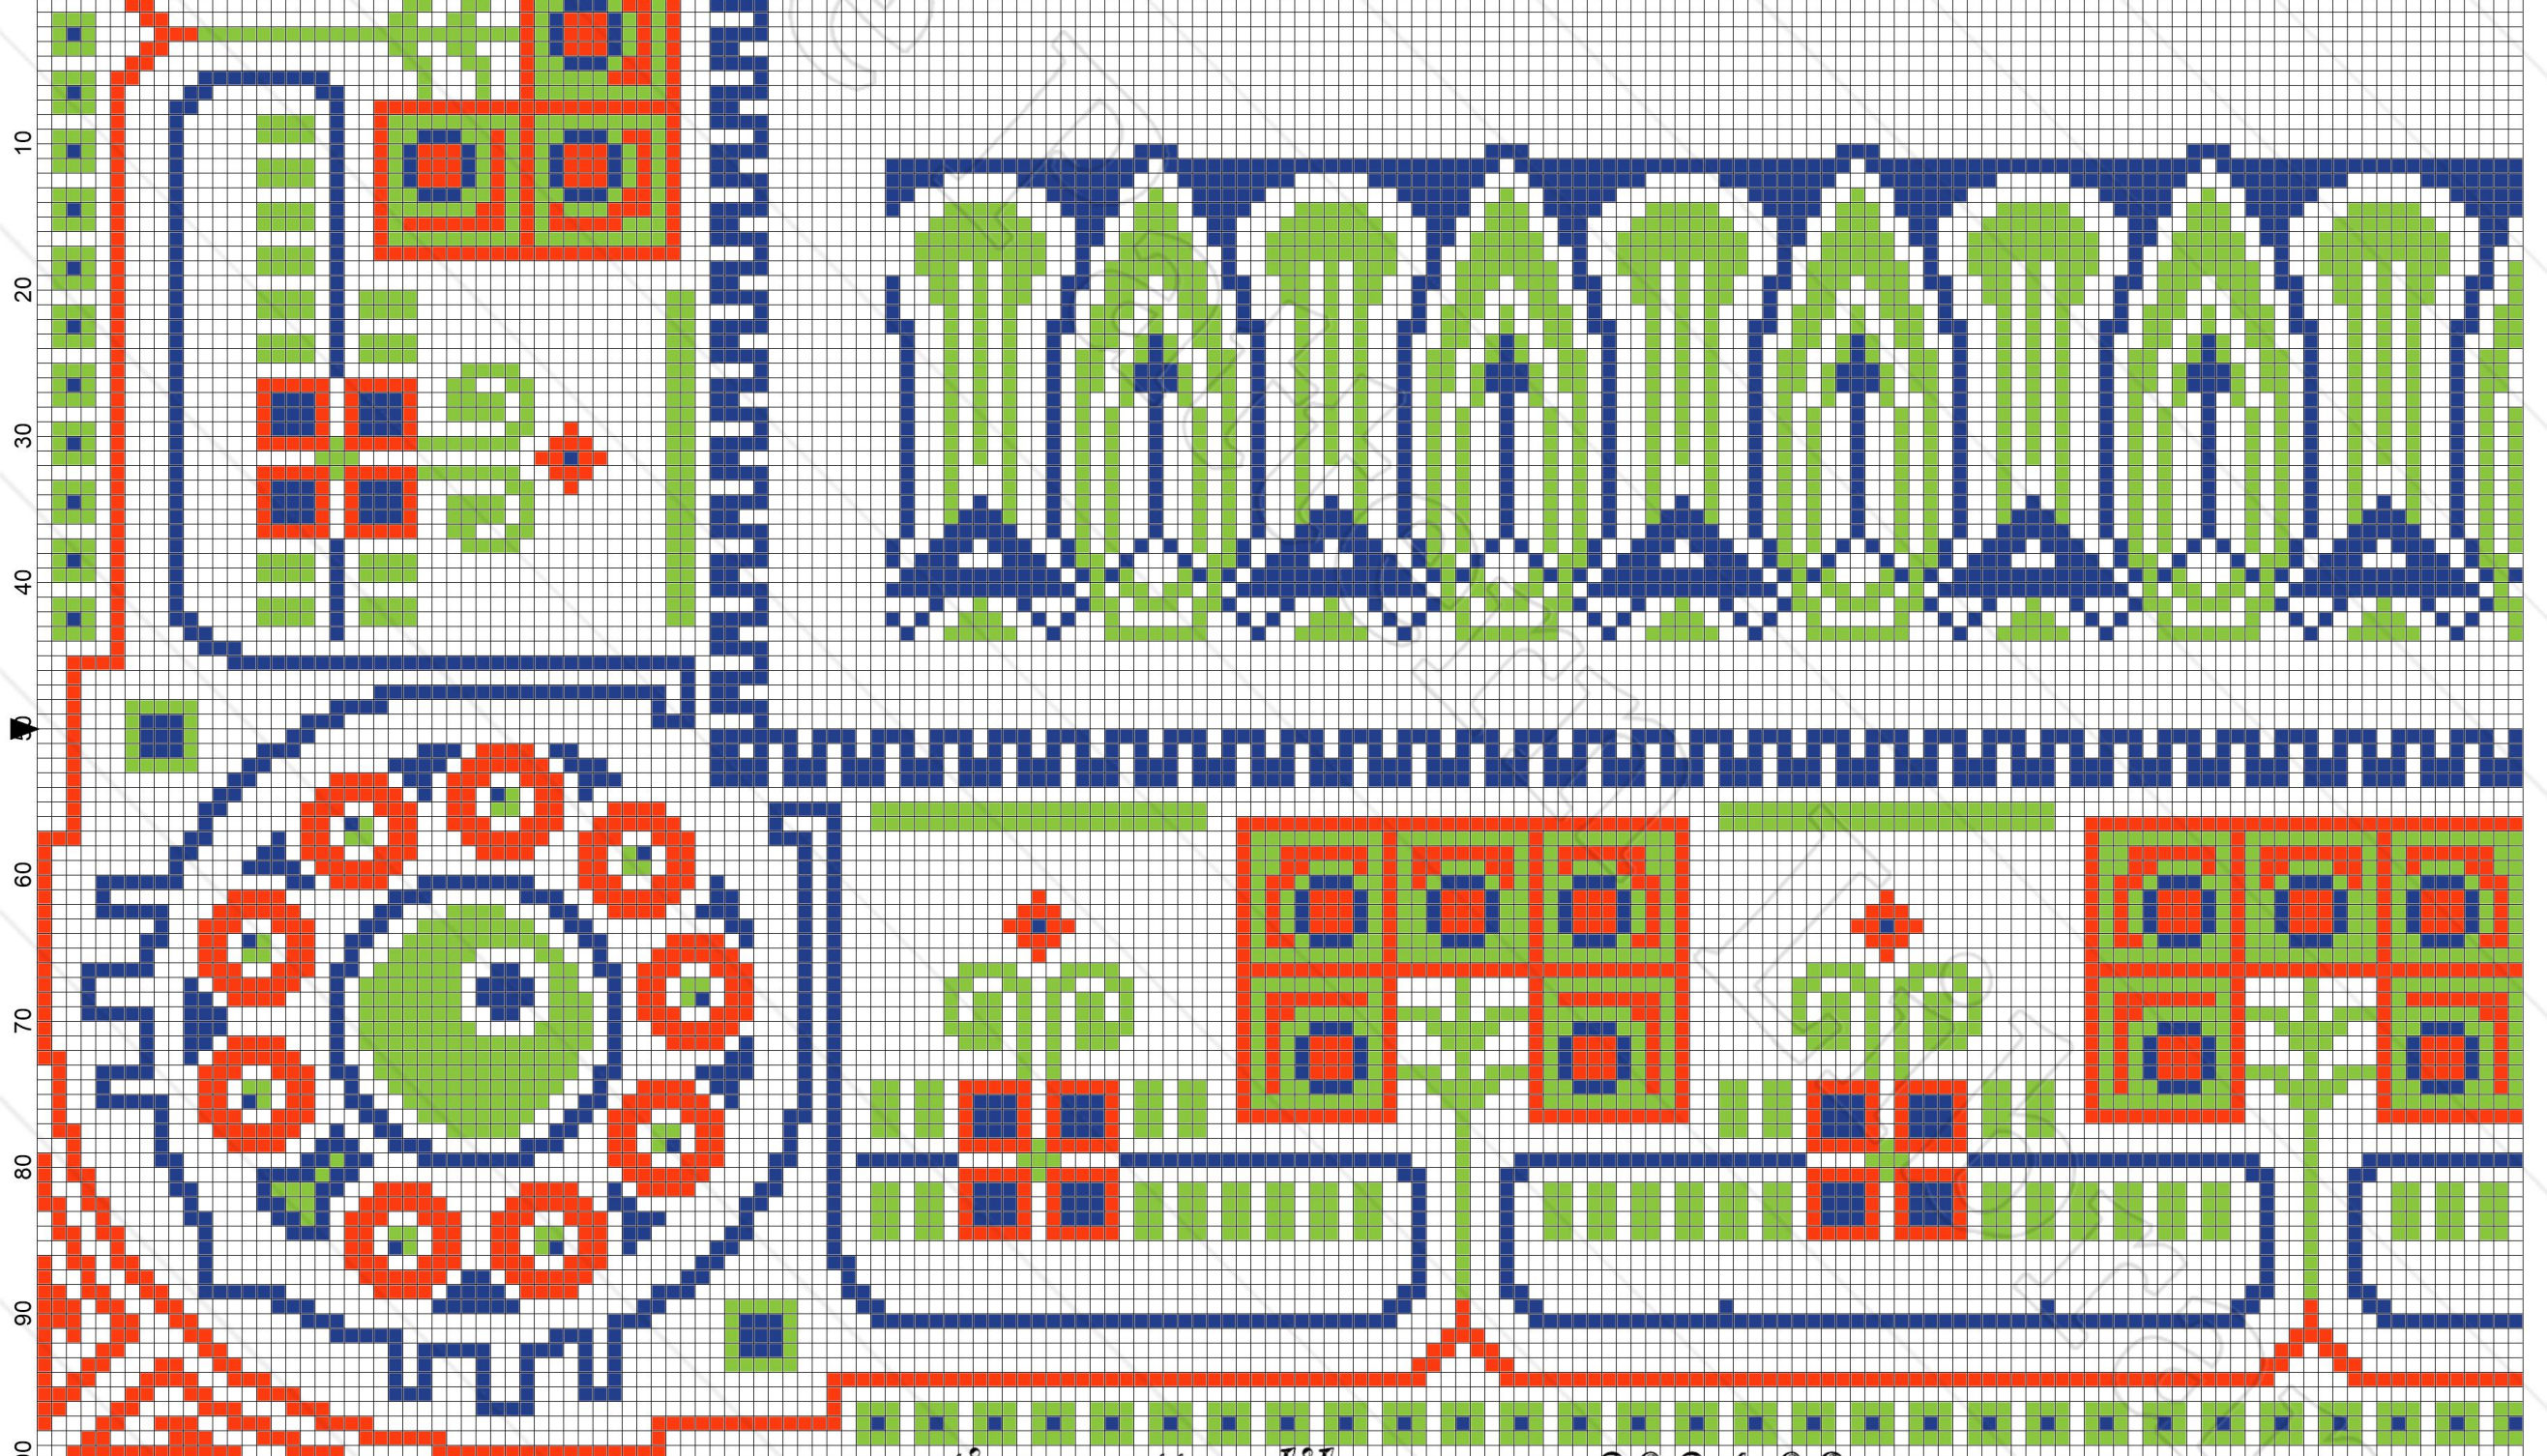

10 20 30 40 50 60 70 80 90 100 110 120 130 140 150 160 170

10 20 30 40 50 60 70 80 90 100 110 120 130 140 150 160 170

**Title:** B-VP020 [Heinrich Kuehn] – Art Deco corner and border  
**Author:** Antique Pattern Library  
**Company:** New Media Arts, Inc.  
**Copyright:** Creative Commons 4.0 NC SA BY  
Free distribution only – NOT FOR SALE  
**Grid Size:** 170W x 100H  
**Design Area:** 12.14" x 7.14" (170 x 100 stitches)

**Legend: Stitches**

▷	DMC Cotton 906	parrot green - md
✕	DMC Cotton 797	royal blue
0	DMC Cotton 606	burnt orange-red