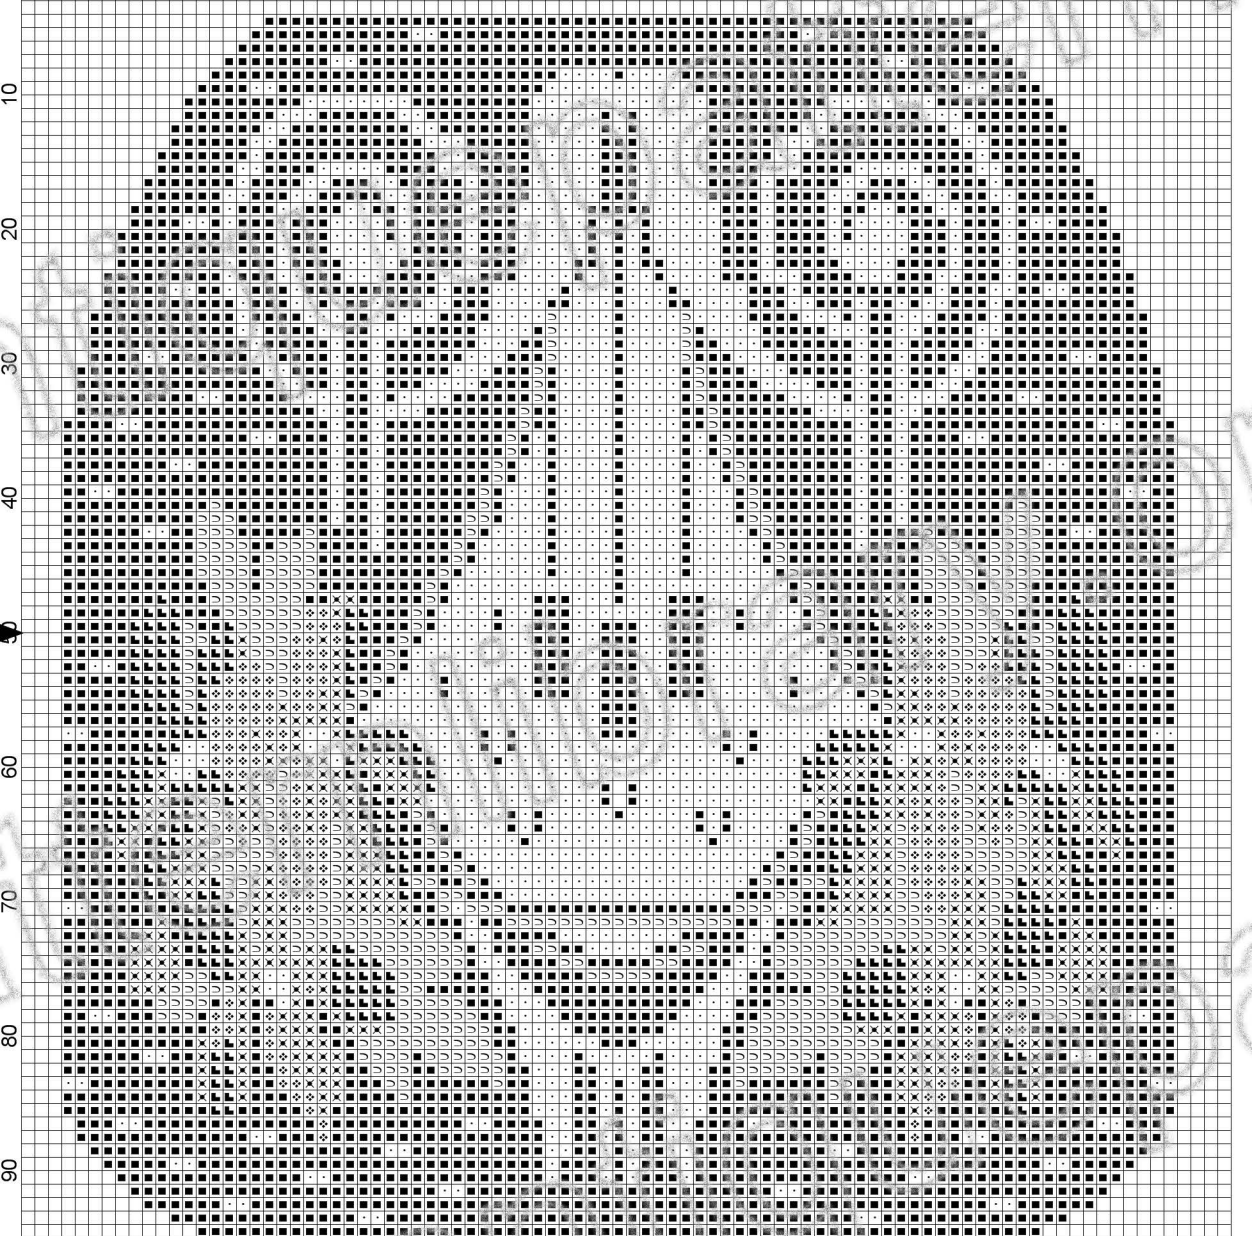

70

80

90

100

[www.antiqpatternslibrary.org](http://www.antiqpatternslibrary.org) 2017.03

**Author:** Antique Pattern Library  
**Company:** New Media Arts, Inc.  
**Copyright:** Creative Commons 4.0 NC SA BY  
**Grid Size:** 90W x 100H  
**Design Area:** 15,06 cm x 16,51 cm (83 x 91 stitches)

**Legend: Stitches**

■	DMC Cotton 310	black
·	DMC Cotton White	white
∩	DMC Cotton 320	pistachio green - md
⌒	DMC Cotton 552	violet - md
✕	DMC Cotton 209	lavender - dk
❖	DMC Cotton 341	blue violet - lt