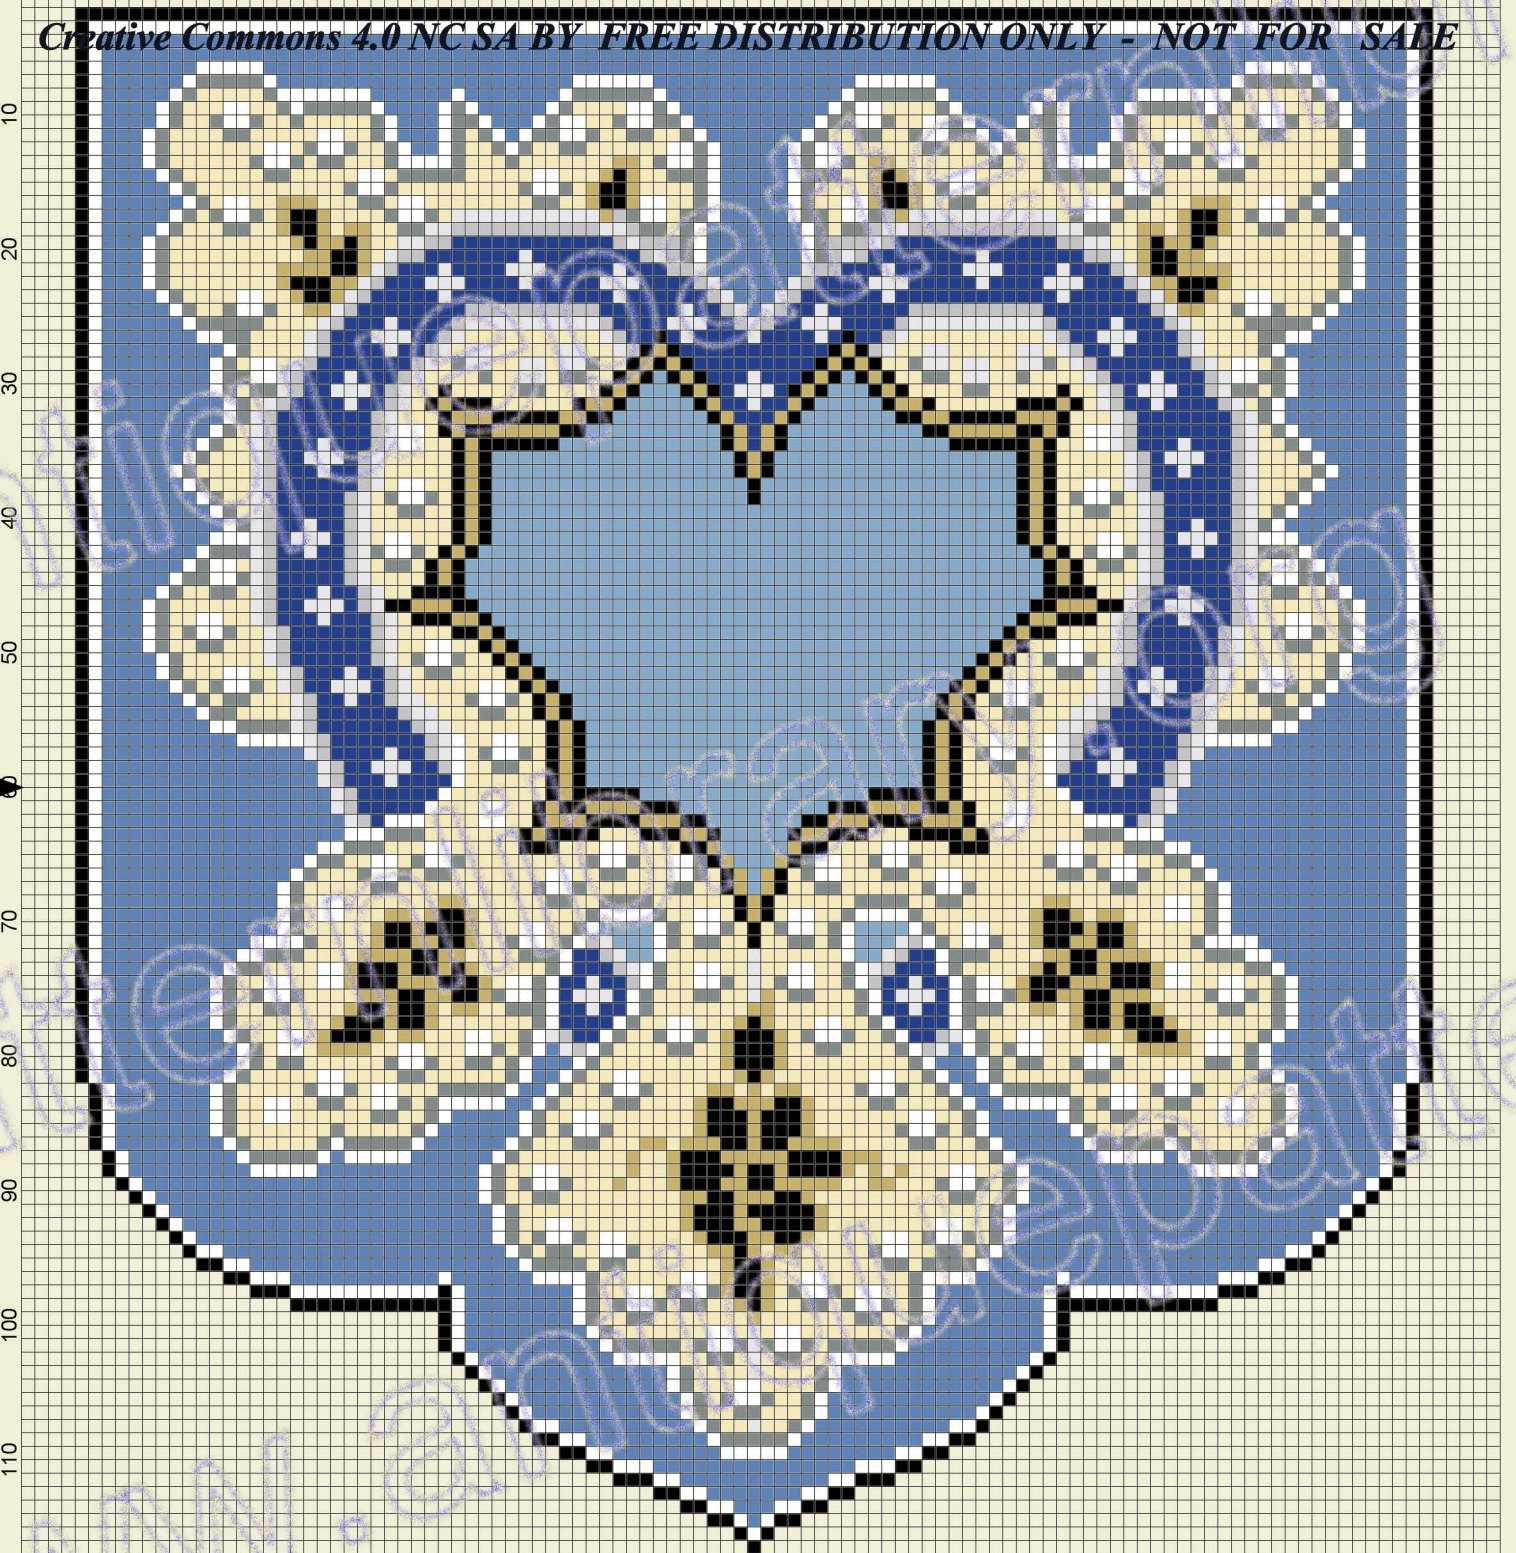

Creative Commons 4.0 NC SA BY FREE DISTRIBUTION ONLY - NOT FOR SALE