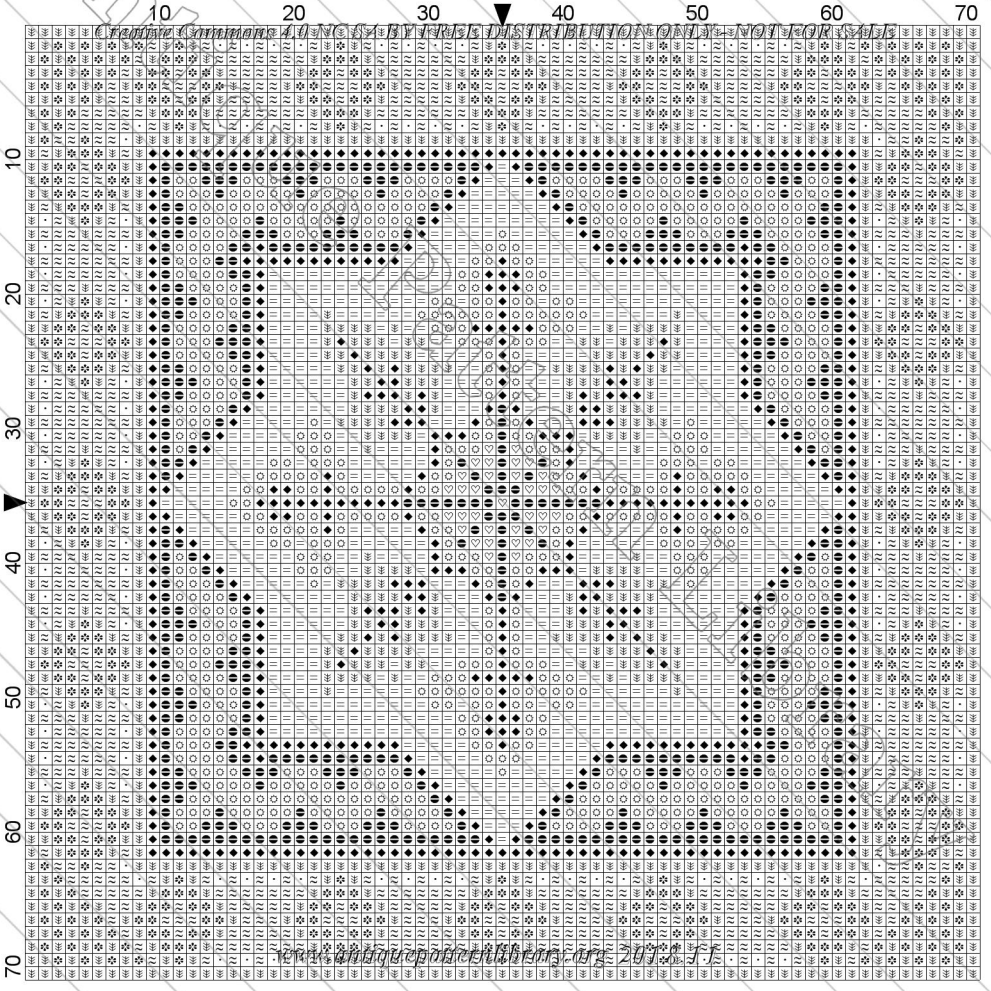

10 20 30 40 50 60 70

10 20 30 40 50 60 70

20 30 40 50 60 70

30 40 50 60 70

40 50 60 70

50 60 70

60 70

70

Coloring Commons 4.0 - NC - CS - BY - RR - ND - Distribution Only - NOT FOR SALES

www.thinkingponies.com 2018.5.5