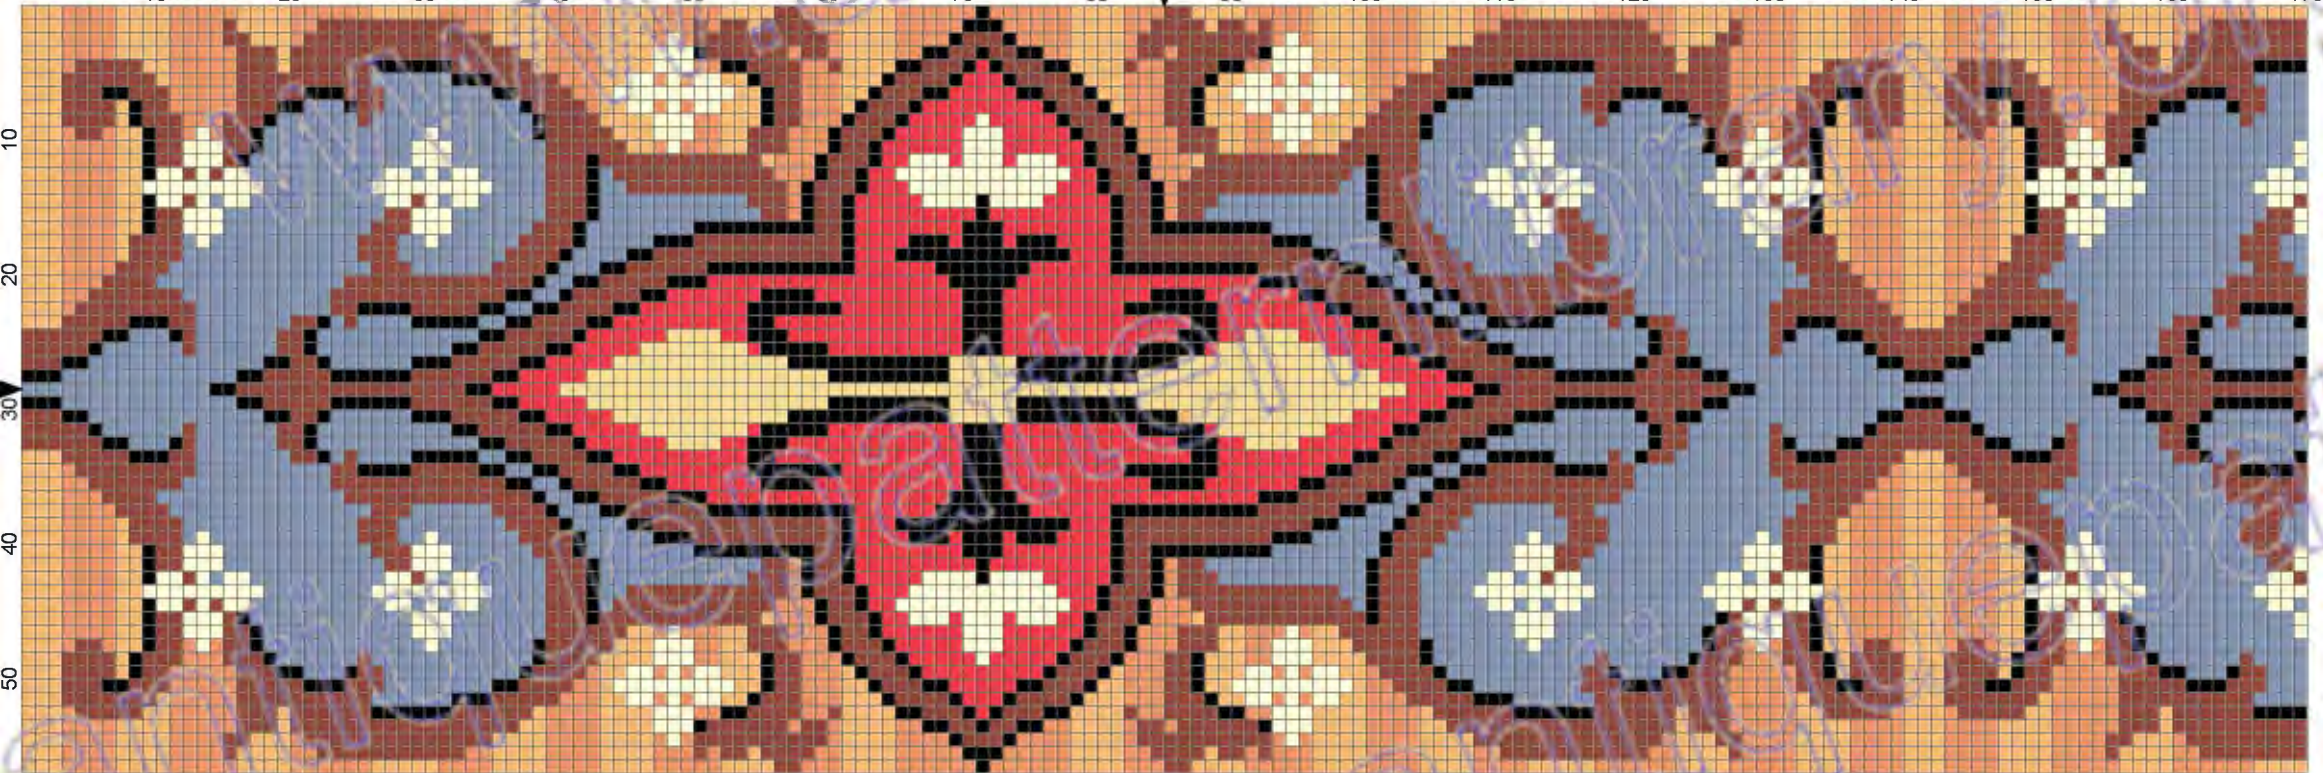

*Creative Commons 4.0 NC SA BY*

*FREE DISTRIBUTION ONLY - NOT FOR SALE*

*Creative Commons 4.0 NC SA BY - FREE DISTRIBUTION ONLY - NOT FOR SALE*

*www.antiquelibrary.org 2016.10*

**Title:** G-LL002  
**Author:** Antique Pattern Library  
**Company:** New Media Arts, Inc.  
**Copyright:** Creative Commons 4.0 NC SA BY  
**Grid Size:** 170W x 57H  
**Design Area:** 30,84 cm x 10,34 cm (170 x 57 stitches)

**Legend: Stitches**

c	DMC Cotton 922	copper -lt
❖	DMC Cotton 3801	christmas red - lt
✘	DMC Cotton 3858	rosewood - md
≈	DMC Cotton 160	gray blue - md
•	DMC Cotton 3823	yellow - ul pl
//	DMC Cotton 3855	autumn gold - lt
✽	DMC Cotton 3827	golden brown - pl
■	DMC Cotton 310	black