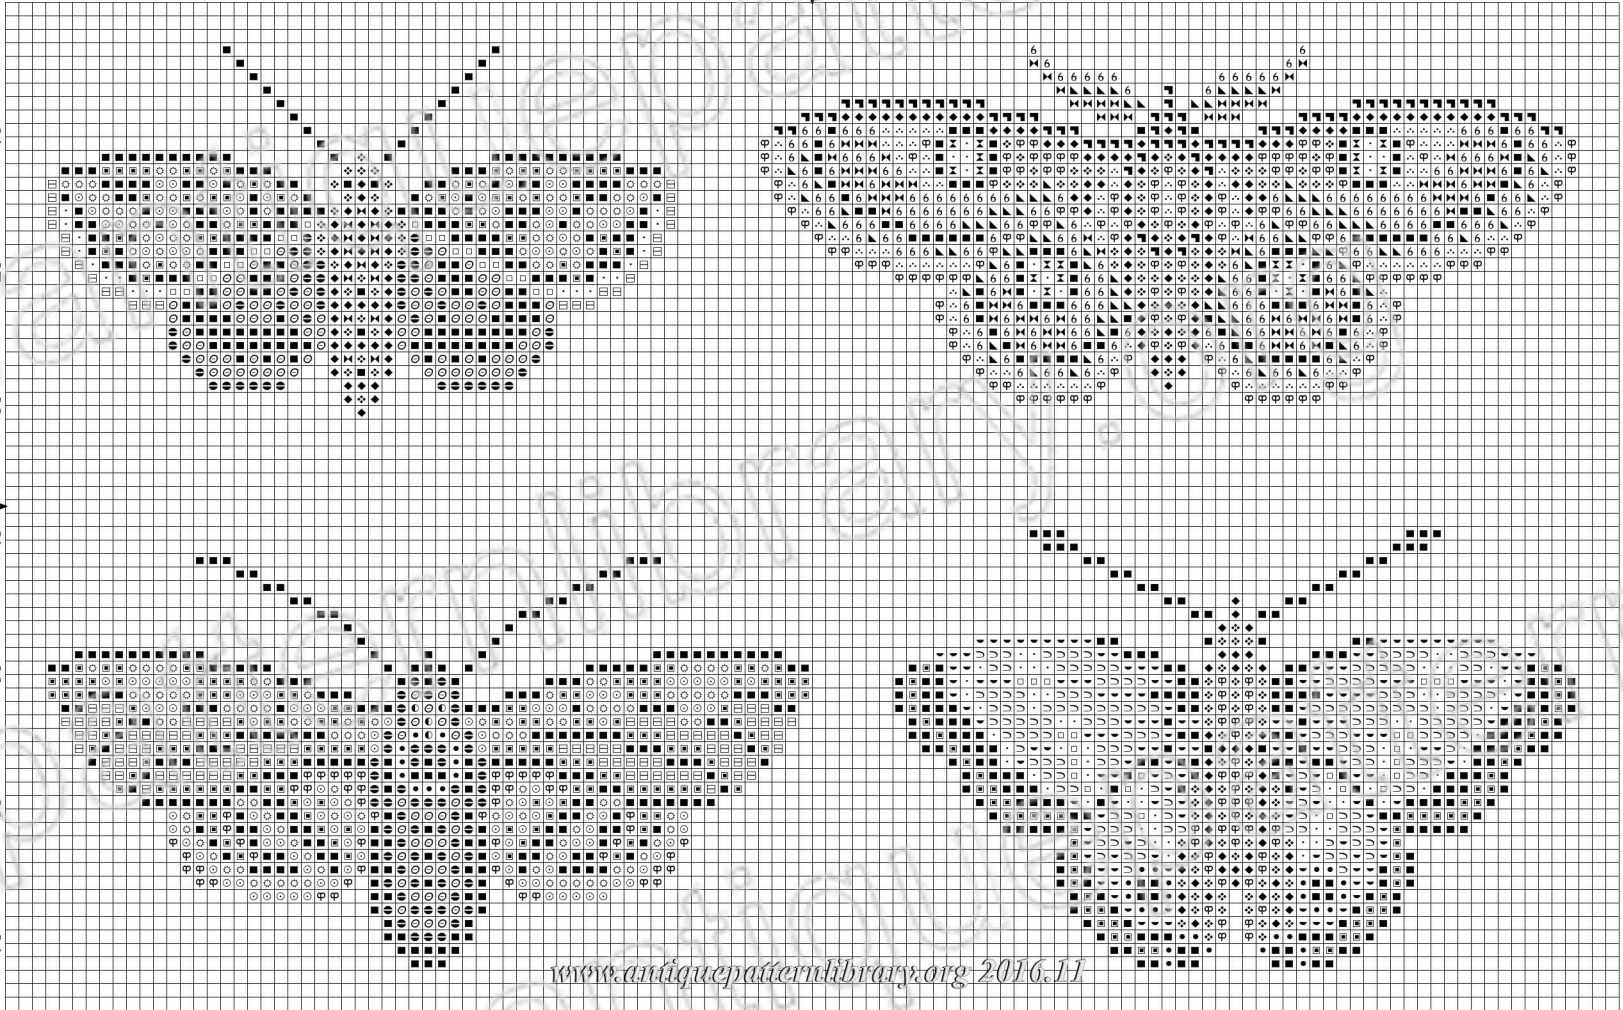

9179

Creative Commons 4.0 BY-NC-SA BY-PREREQUISITE DISTRIBUTION ONLY - NOT FOR SALE

www.creativecommons.org 2011

P. Trübe in Berlin

epicmailorally

Title: F-IS019
Author: Antique Pattern Library
Company: New Media Arts, Inc.
Copyright: Creative Commons 4.0 NC SA BY
Grid Size: 120W x 75H
Design Area: 20,68 cm x 12,52 cm (114 x 69 stitches)

Legend:

■	DMC Cotton 310	black
·	DMC Cotton White	white
☼	DMC Cotton 307	lemon
∴	DMC Cotton 739	tan - ul vy lt
⊗	DMC Cotton 798	delft blue - dk
6	DMC Cotton 3830	terra cotta
⊖	DMC Cotton 666	christmas red - br
●	DMC Cotton 815	garnet - md
	DMC Cotton 415	pearl gray
▣	DMC Cotton 169	pewter - lt
⊙	DMC Cotton 728	golden yellow
◆	DMC Cotton 632	desert sand - ul vy dk
❖	DMC Cotton 3773	desert sand - md
⊗	DMC Cotton 3778	terra cotta - lt
⊕	DMC Cotton 977	golden brown - lt
▲	DMC Cotton 3777	terra cotta - vy dk
▣	DMC Cotton 317	pewter gray
■	DMC Cotton 838	beige brown - vy dk
●	DMC Cotton 335	rose
○	DMC Cotton 956	geranium
◐	DMC Cotton 797	royal blue
∩	DMC Cotton 809	delft blue