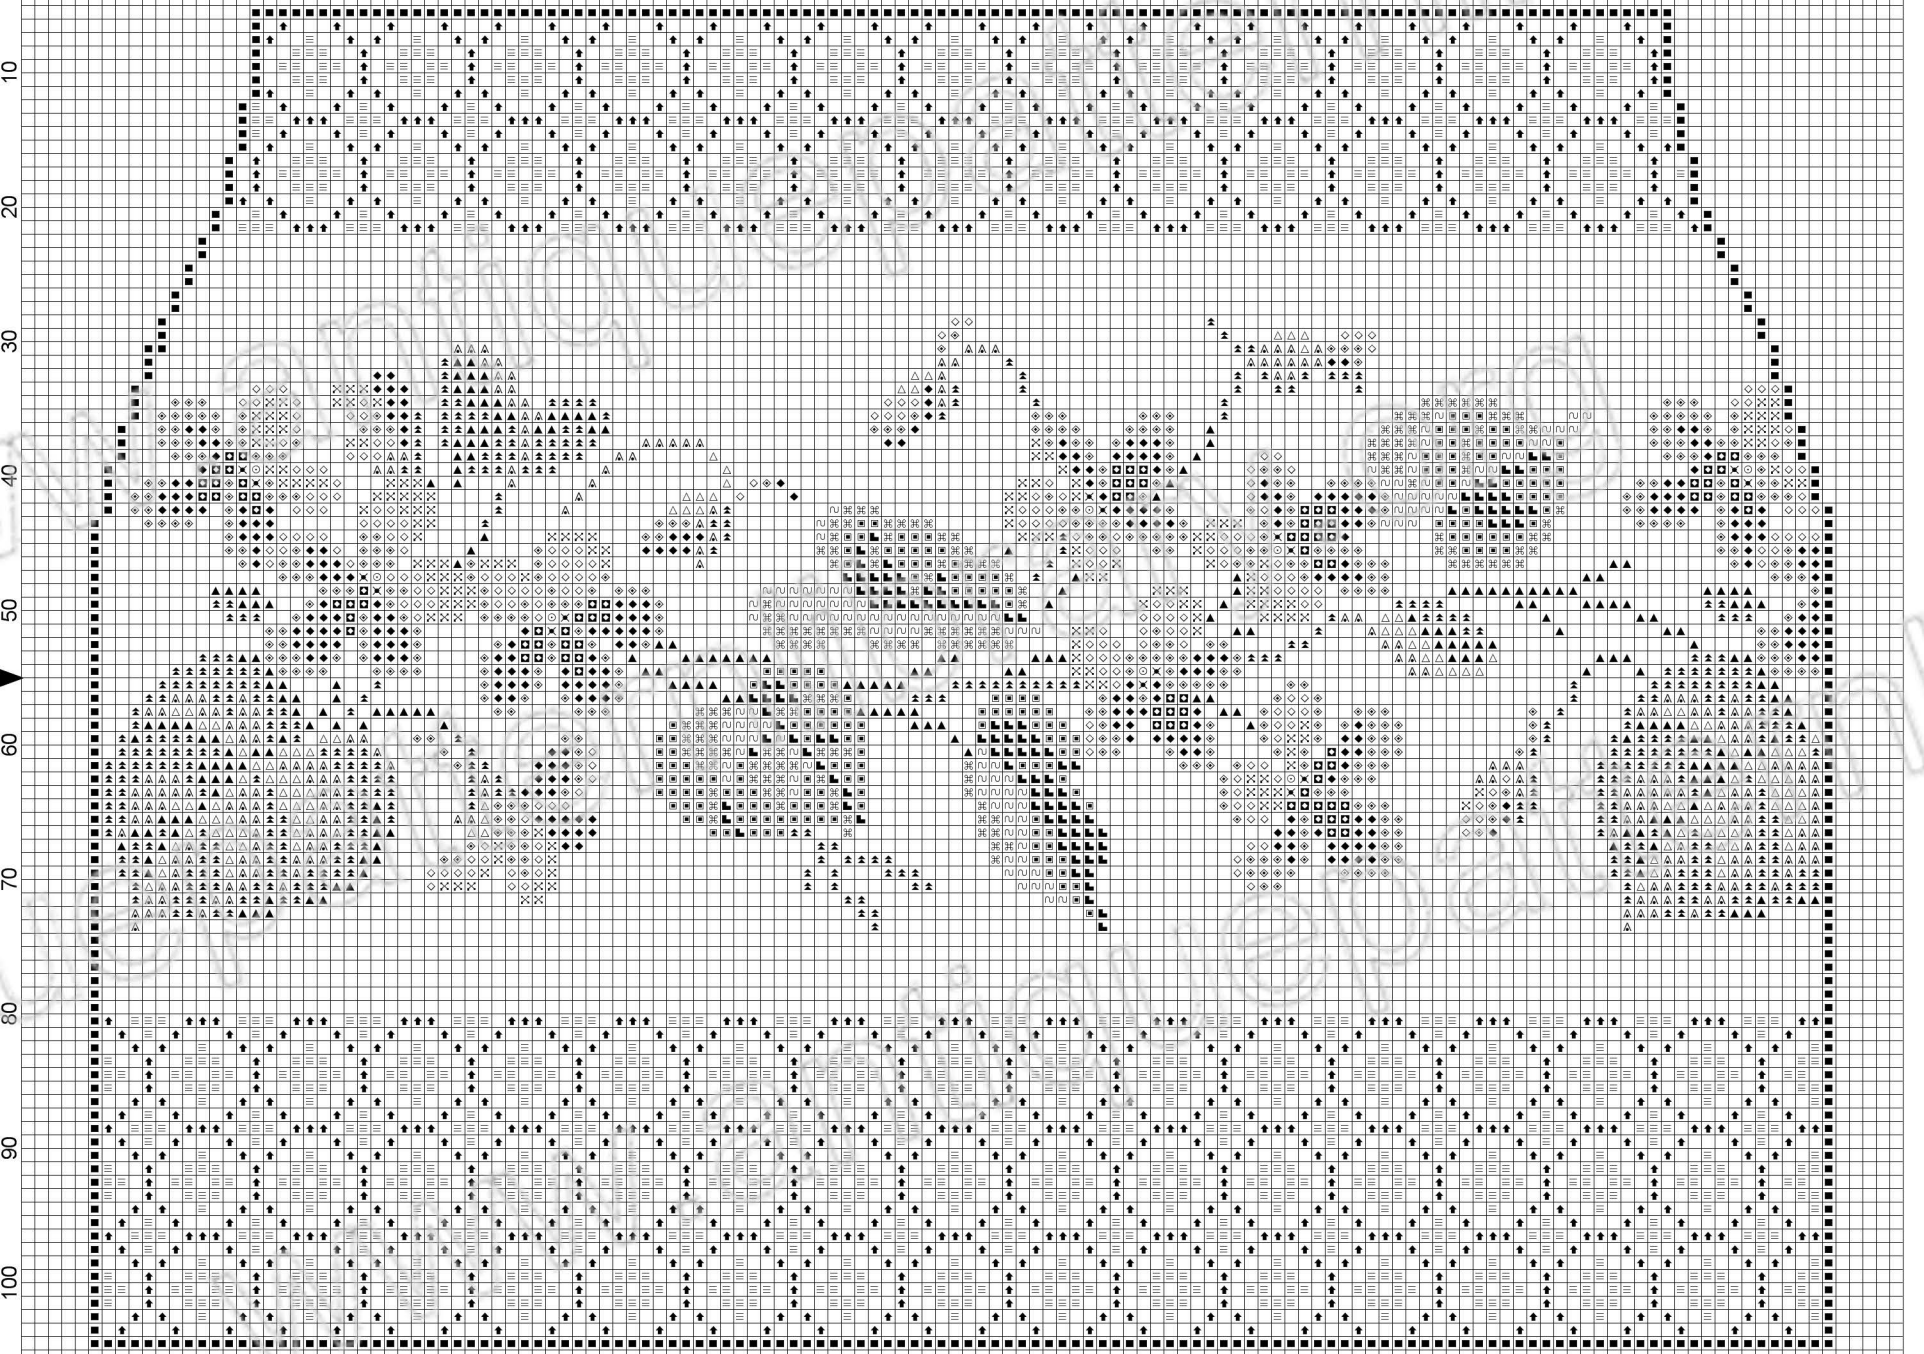

10 20 30 40 50 60 70 80 90 100 110 120 130 140
Creative Commons 4.0 NC SA BY IP REE DISTRIBUTION ONLY - NOT FOR SALE

www.angelpalmerlibrary.org 2016.12

Author: Antique Pattern Library
Company: New Media Arts, Inc.
Copyright: Creative Commons 4.0 NC SA BY
Grid Size: 140W x 110H
Design Area: 23,59 cm x 18,14 cm (130 x 100 stitches)

Legend: Stitches

■	DMC Cotton 310	black
⊙	DMC Cotton 307	lemon
↑	DMC Cotton 167	yellow beige - vy dk
≡	DMC Cotton 159	gray blue - lt
△	DMC Cotton 368	pistachio green - lt
∞	DMC Cotton 907	parrot green - lt
⌘	DMC Cotton 906	parrot green - md
▣	DMC Cotton 937	avocado green - md
⌞	DMC Cotton 934	black avocado green
▲	DMC Cotton 367	pistachio green - dk
▲	DMC Cotton 319	pistachio green - vy dk
▲	DMC Cotton 890	pistachio green - ul dk
✕	DMC Cotton 211	lavender - lt
◇	DMC Cotton 155	blue violet - md dk
◇	DMC Cotton 208	lavender - vy dk
◆	DMC Cotton 327	violet - dk
◈	DMC Cotton 939	navy blue - vy dk
✕	DMC Cotton 782	topaz - dk