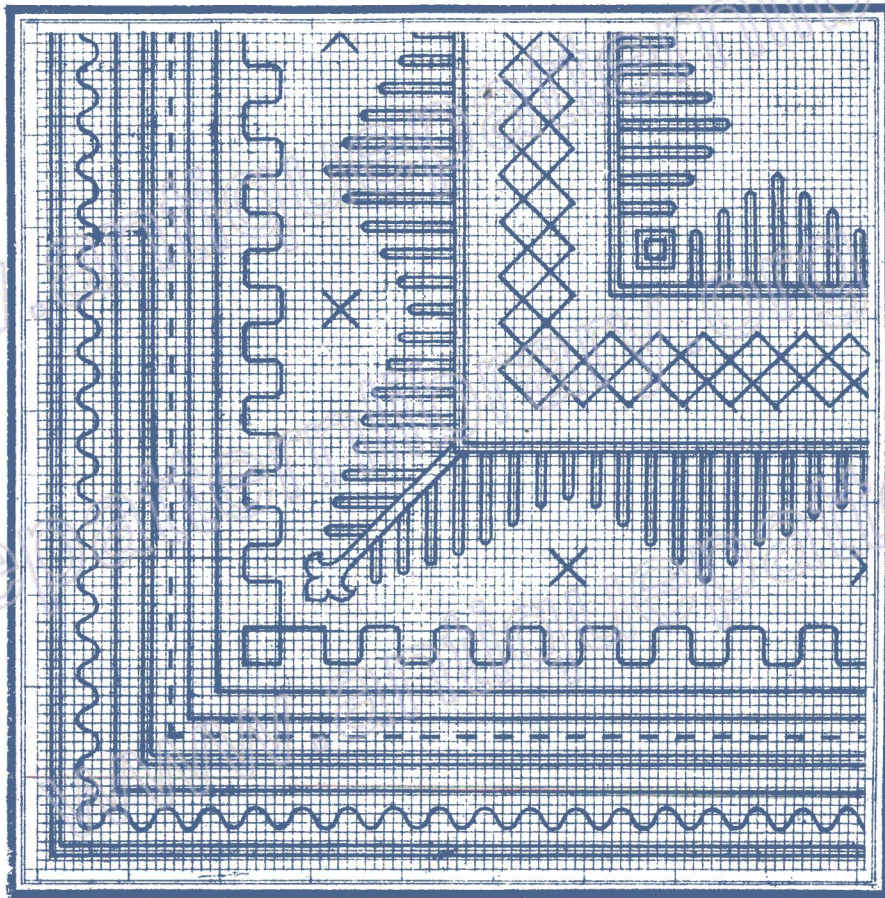

Waffelmuster zur Tischdecke.

P. Trübe, Berlin.